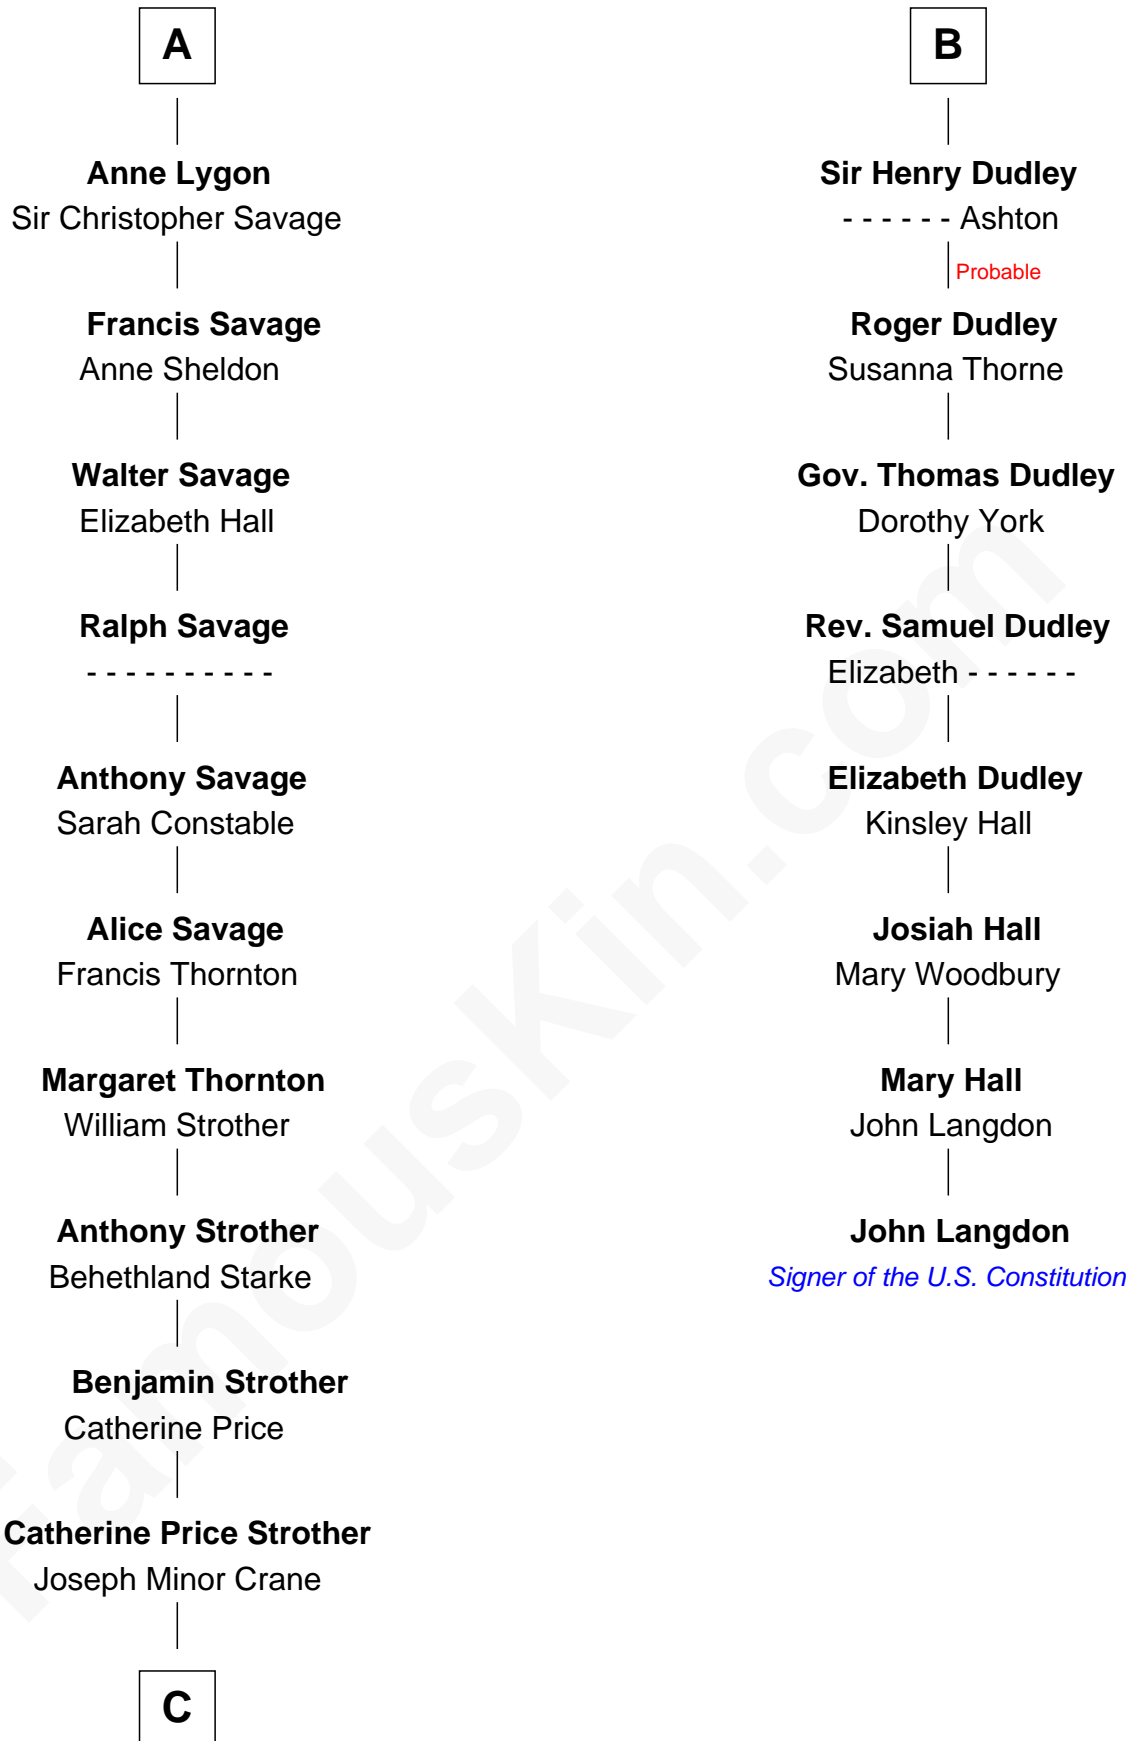

FamousKin.com
Relationship Chart of
Randolph Scott
Movie Actor

14th cousin 6 times removed of
John Langdon
Signer of the U.S. Constitution

C

—
John William Crane

Margaret Ann Sadler

—
Joseph Minor Crane

Lavinia Lionberger

—
Lucy Lionberger Crane

George Grant Scott

—
Randolph Scott

Movie Actor

FamousKin.com