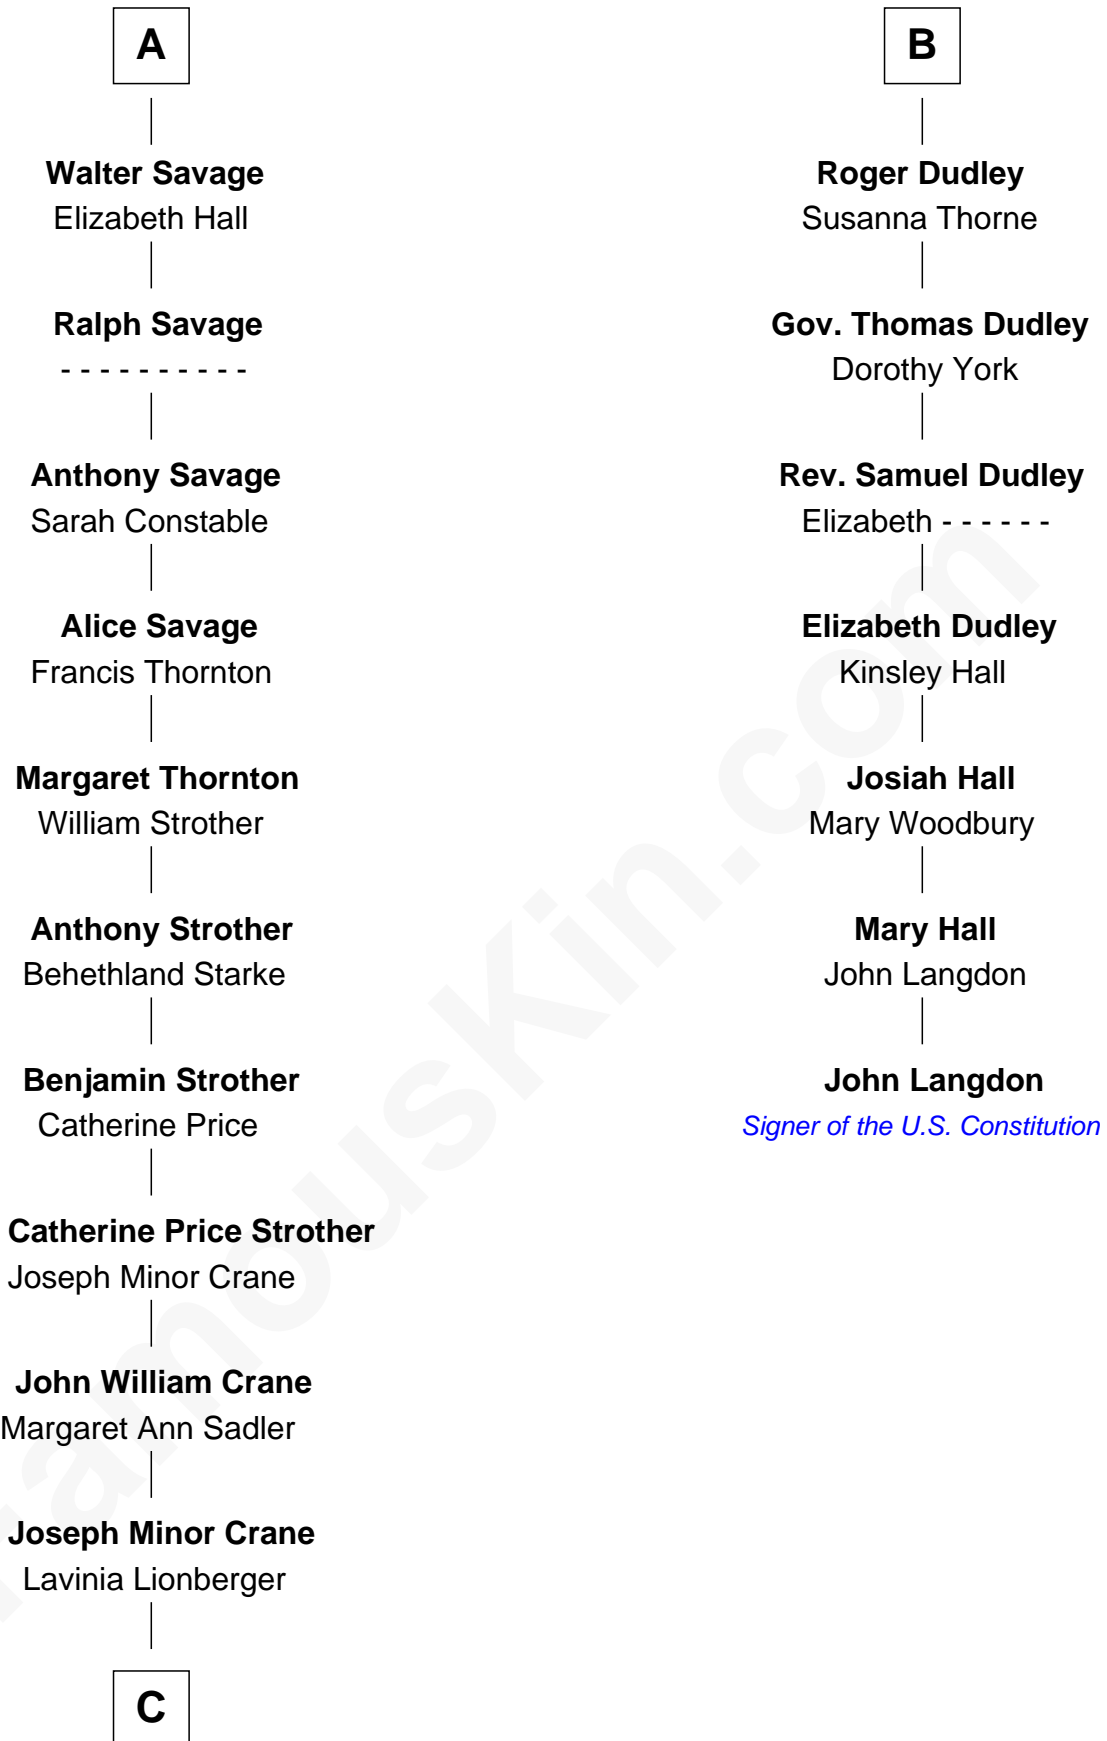

FamousKin.com Relationship Chart of

Randolph Scott

Movie Actor

13th cousin 5 times removed of

John Langdon

Signer of the U.S. Constitution

C

—
Lucy Lionberger Crane

George Grant Scott

—
Randolph Scott

Movie Actor

FamousKin.com