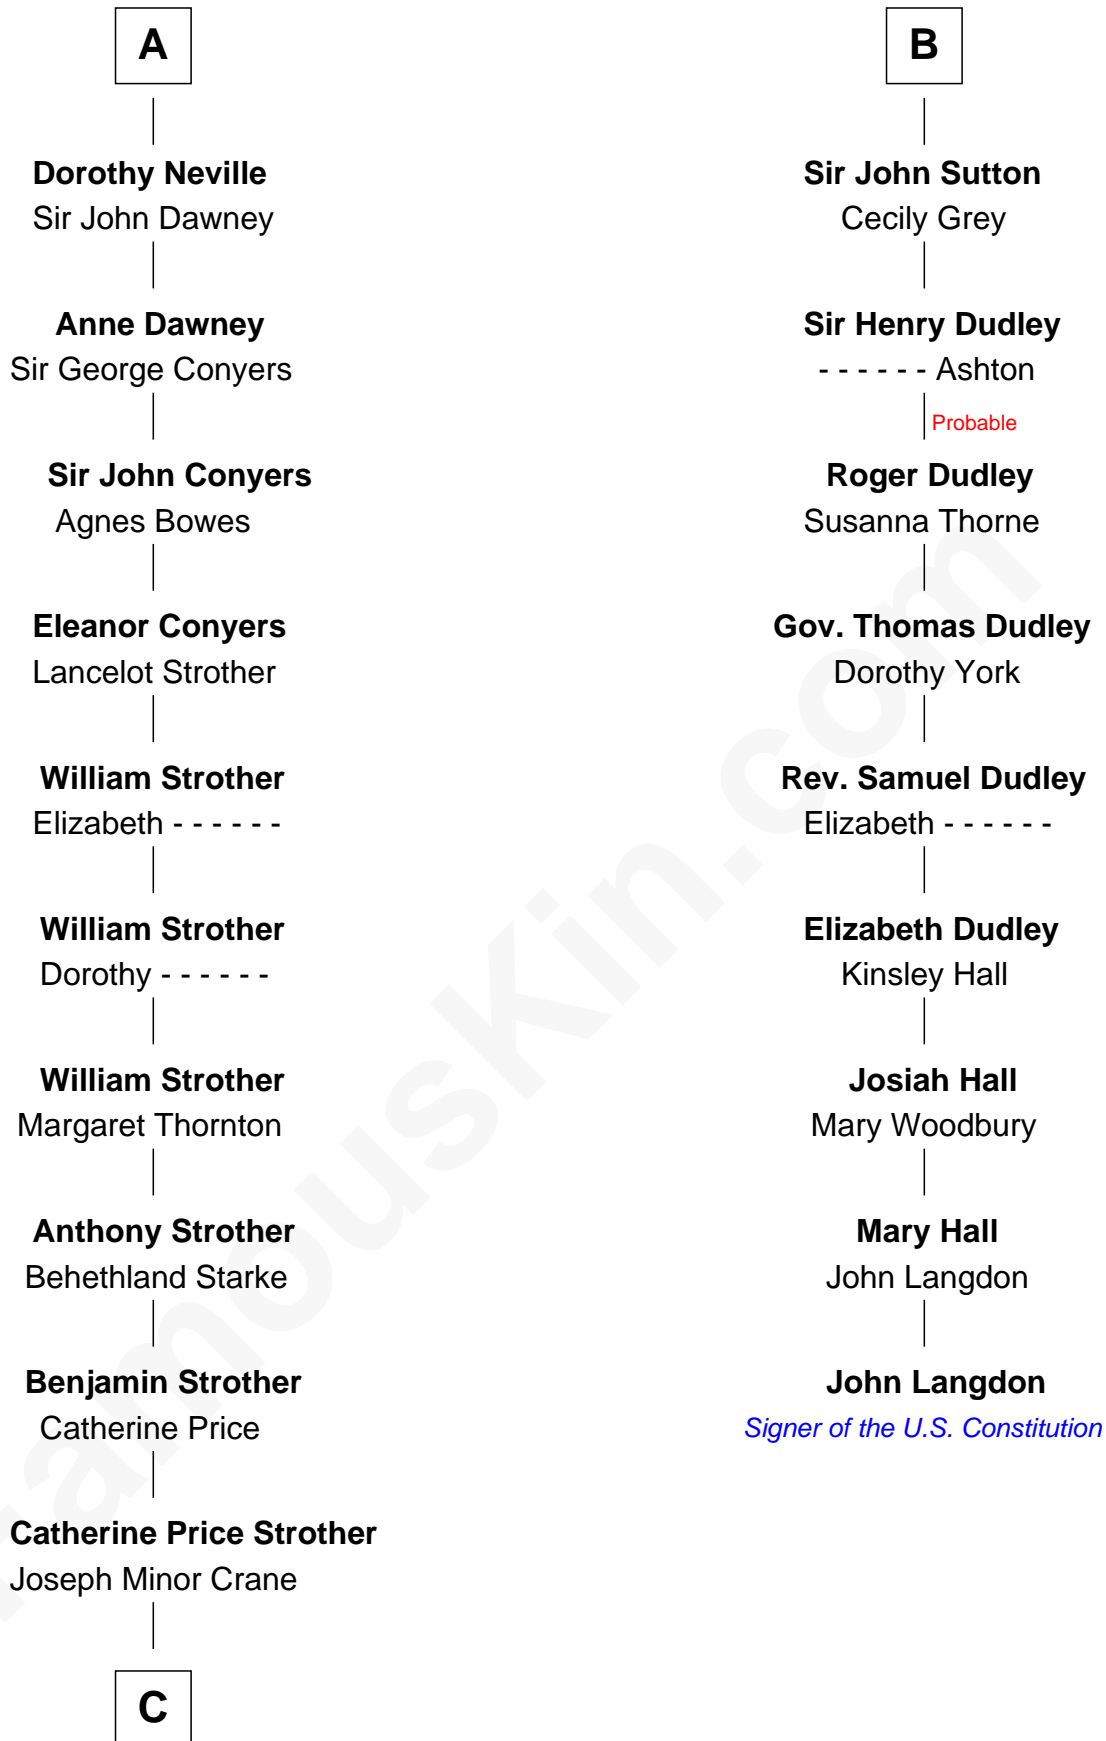

FamousKin.com
Relationship Chart of
Randolph Scott
Movie Actor

15th cousin 5 times removed of
John Langdon
Signer of the U.S. Constitution

C

—
John William Crane

Margaret Ann Sadler

—
Joseph Minor Crane

Lavinia Lionberger

—
Lucy Lionberger Crane

George Grant Scott

—
Randolph Scott

Movie Actor

FamousKin.com