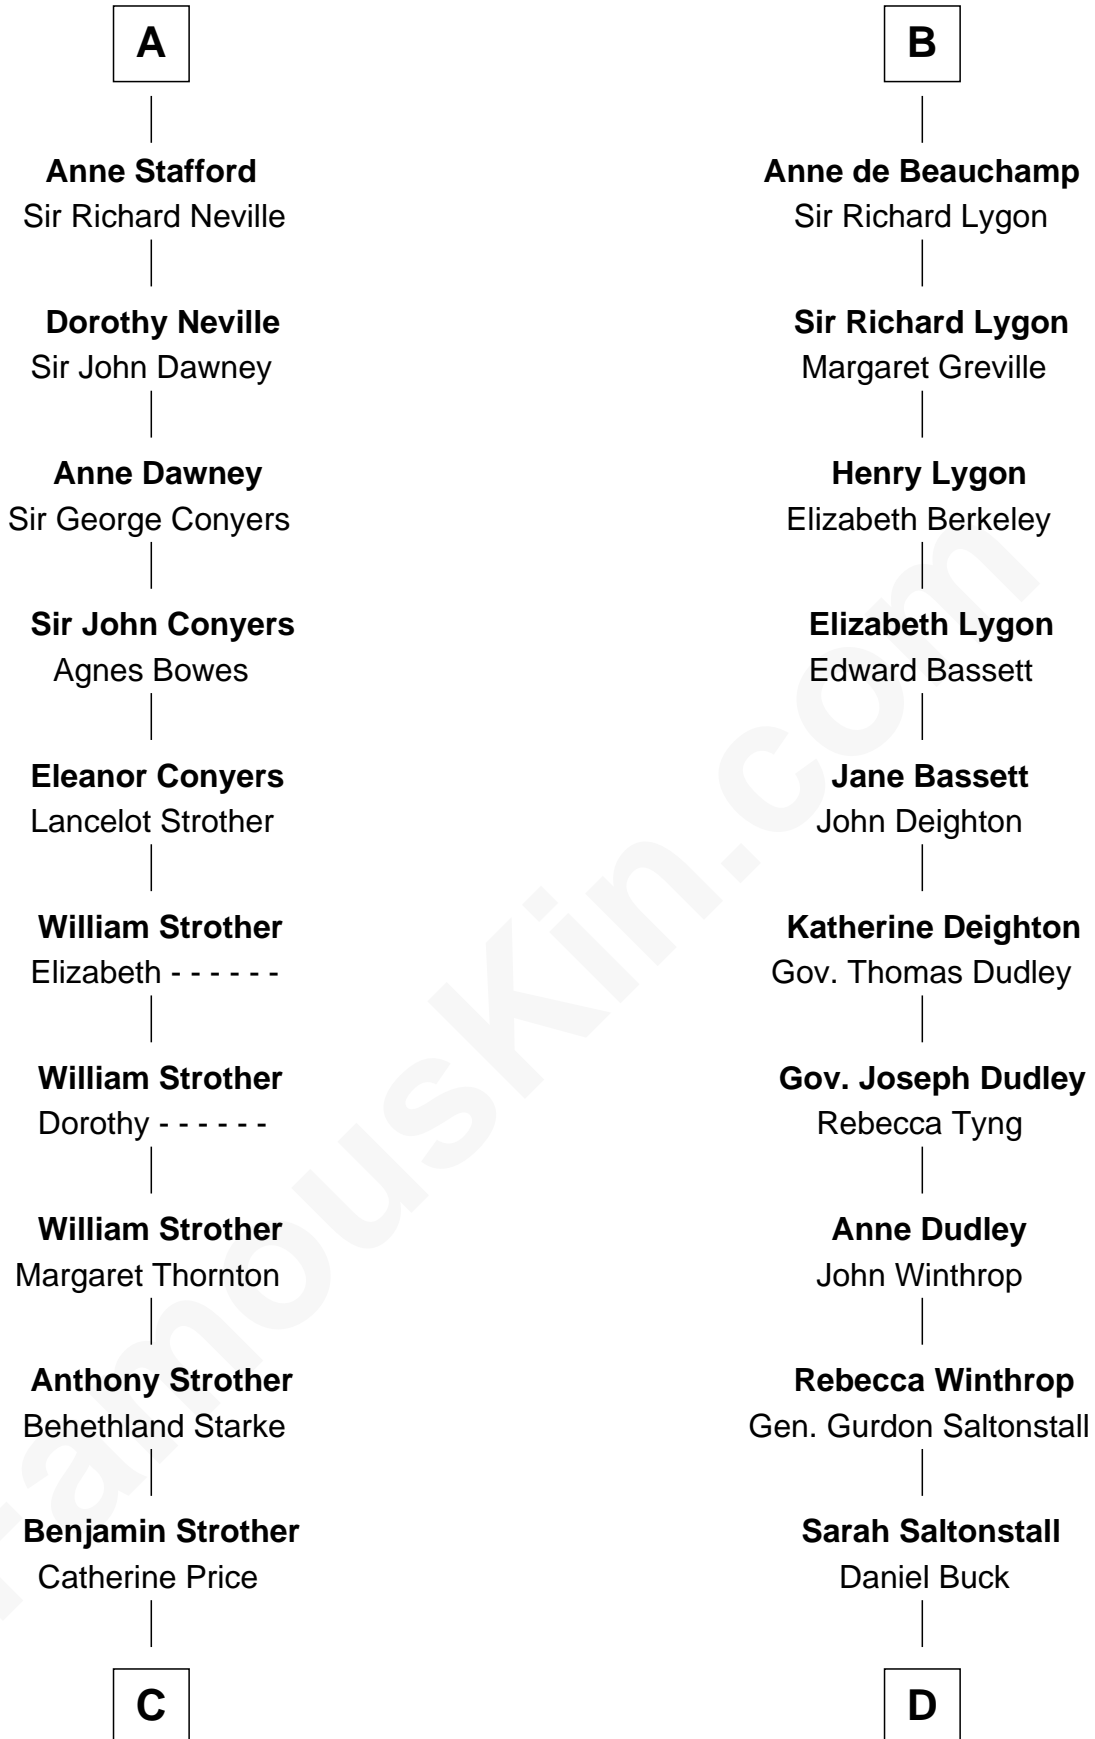

FamousKin.com Relationship Chart of

Randolph Scott

Movie Actor

21st cousin of

Louis Auchincloss

Author

John de Botetourte

Maud FitzThomas

C

Catherine Price Strother

Joseph Minor Crane

John William Crane

Margaret Ann Sadler

Joseph Minor Crane

Lavinia Lionberger

Lucy Lionberger Crane

George Grant Scott

Randolph Scott

Movie Actor

D

Gurdon Buck

Susannah Mainwaring

Elizabeth Buck

John Auchincloss