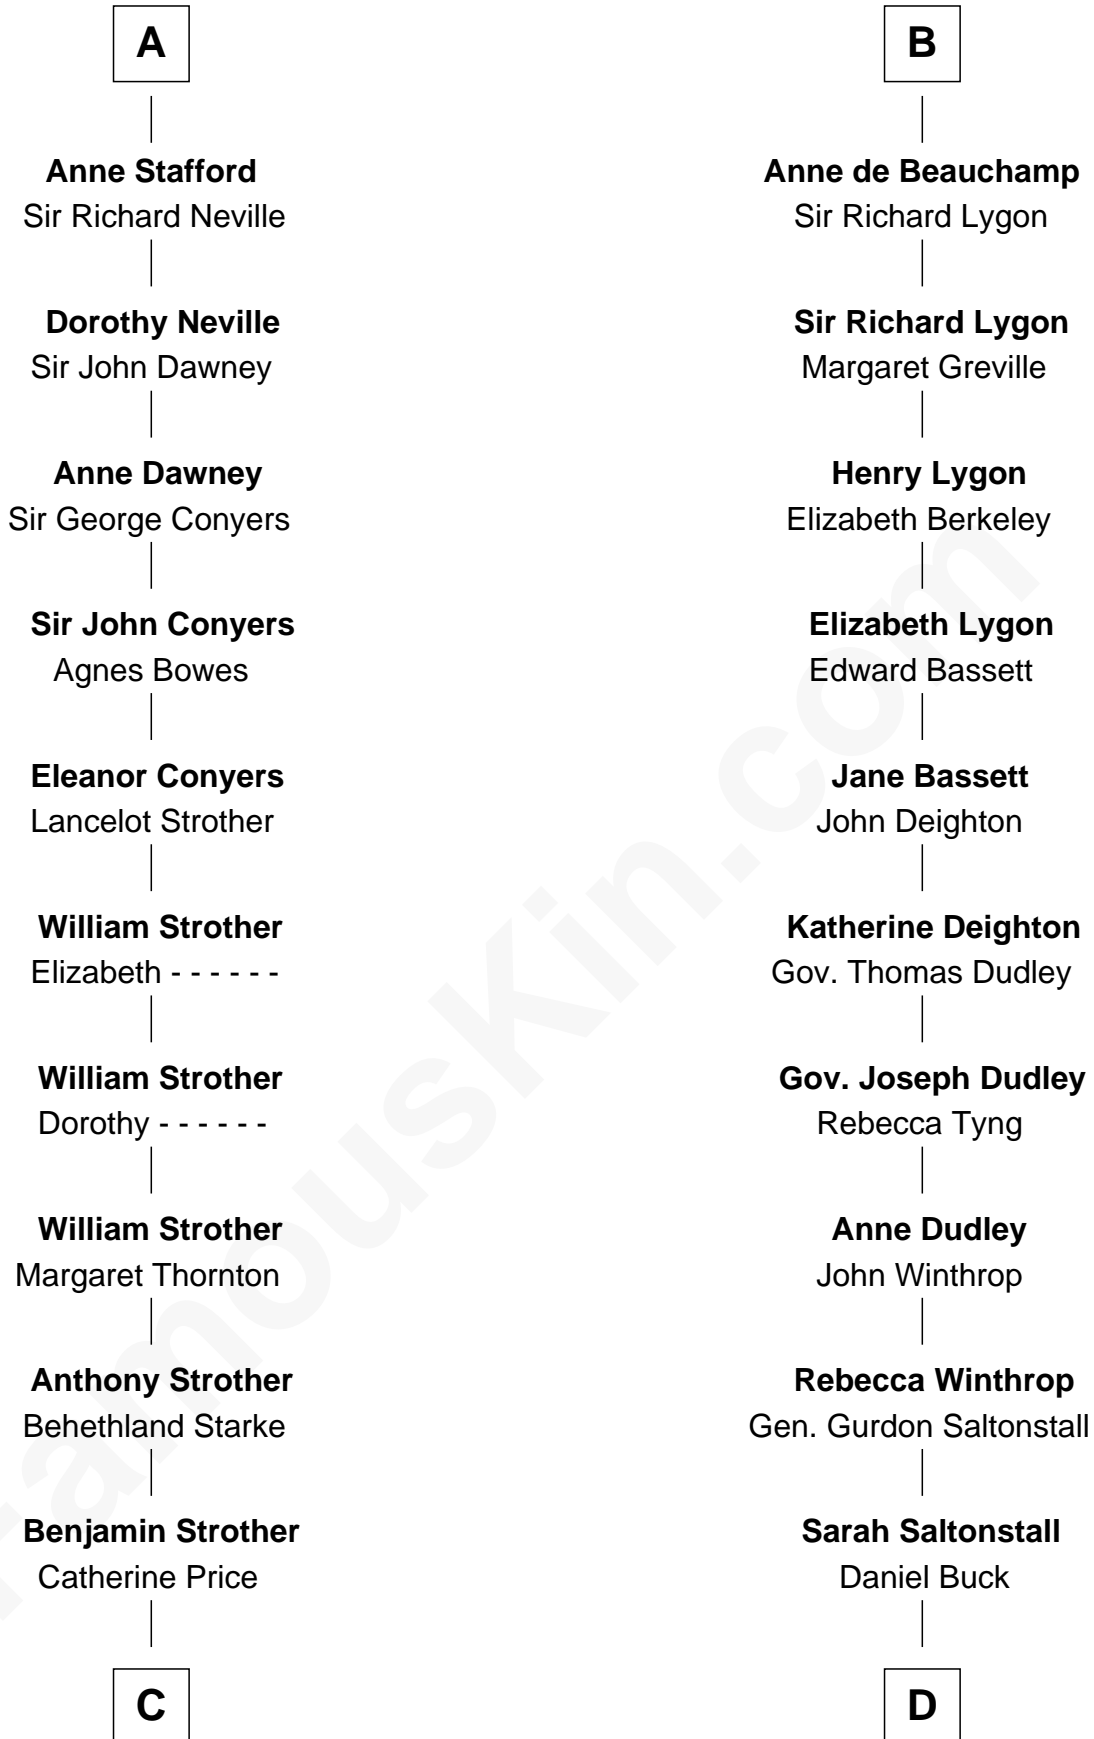

# FamousKin.com Relationship Chart of

**Randolph Scott**

*Movie Actor*

21st cousin of

**Louis Auchincloss**

*Author*

**Warin Mainwaring**

Agnes Arderne

Sir William Trussell

**Sir Warin Trussell**

Maud de St. Philibert

**Maud Trussell**

Sir John de Hastang

**Maud de Hastang**

Ralph Stafford

**Sir Humphrey Stafford**

Elizabeth Burdet

**Sir Humphrey Stafford**

Eleanor Aylesbury

**Elizabeth Stafford**

Sir Richard de Beauchamp

**B**

**C**

**Catherine Price Strother**

Joseph Minor Crane

**John William Crane**

Margaret Ann Sadler

**Joseph Minor Crane**

Lavinia Lionberger

**Lucy Lionberger Crane**

George Grant Scott

**Randolph Scott**