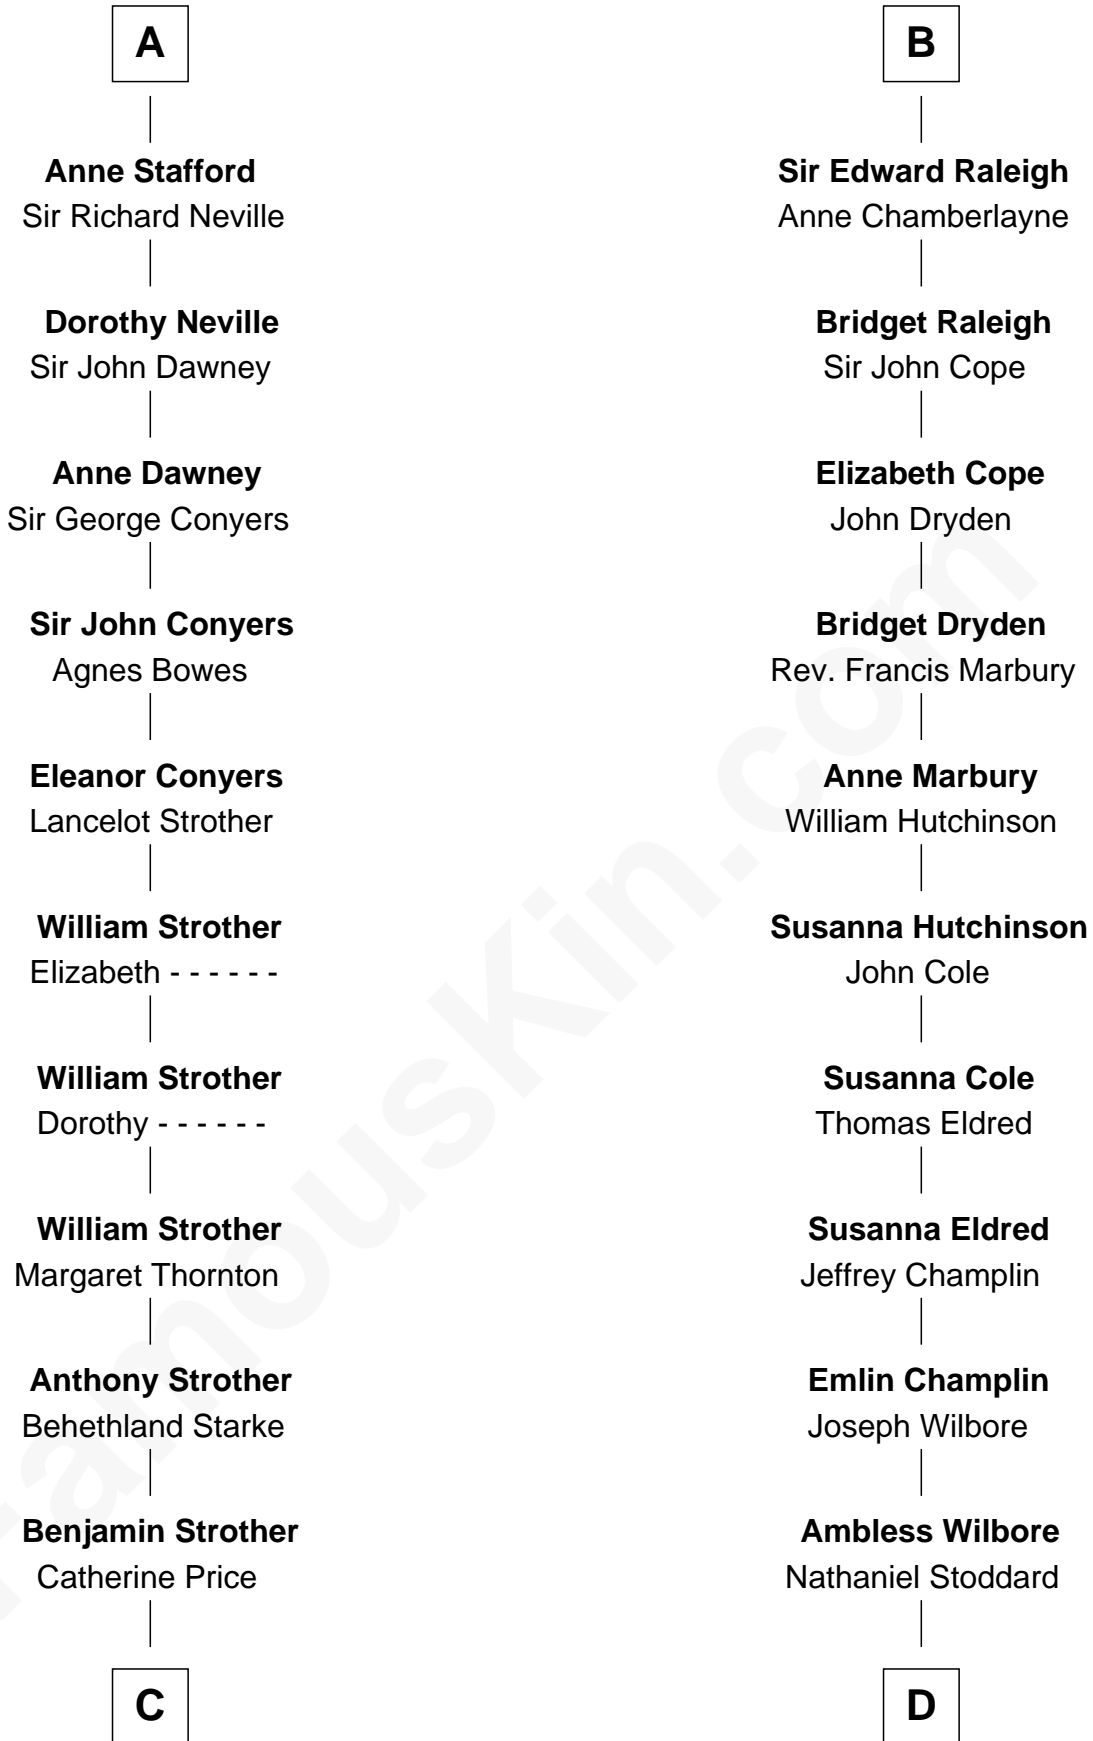

FamousKin.com
Relationship Chart of
Randolph Scott
Movie Actor

19th cousin 2 times removed of
Shanghai Pierce
Texas Cattleman

Nicholas de Stafford

C

Catherine Price Strother

Joseph Minor Crane

John William Crane

Margaret Ann Sadler

Joseph Minor Crane

Lavinia Lionberger

Lucy Lionberger Crane

George Grant Scott

Randolph Scott

Movie Actor

D

Susanna Stoddard

Isaac Pearce

Jonathan D. Pearce

Hanna Phillips Head

Shanghai Pierce

Texas Cattleman

FamousKin.com