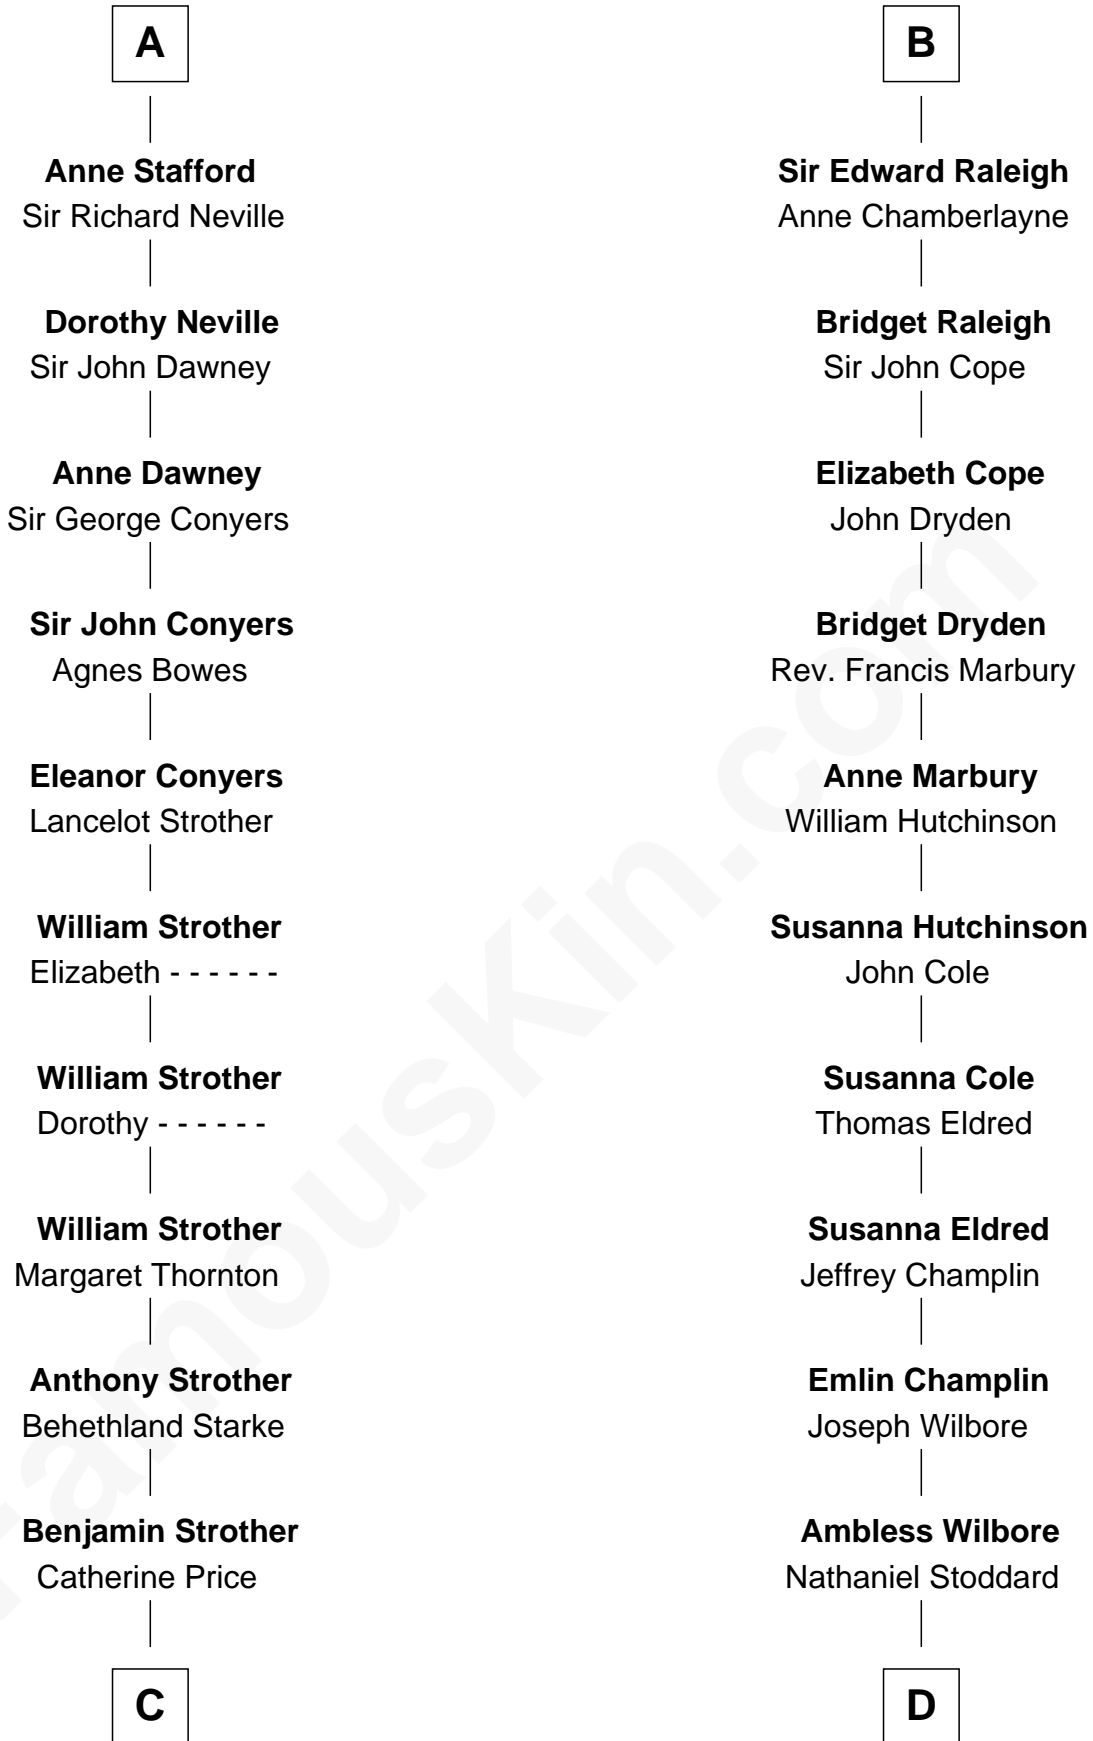

FamousKin.com Relationship Chart of

Randolph Scott

Movie Actor

19th cousin 2 times removed of

Shanghai Pierce

Texas Cattleman

Ralph Basset

Hawise - - - - -

Humphrey Stafford
Katherine Fray

A

Margaret Basset
Edmund de Stafford

Ralph de Stafford
Margaret de Audley

Elizabeth de Stafford
John de Ferrers

Robert de Ferrers
Margaret Despencer

Phillippa Ferrers
Sir Thomas Greene

Elizabeth Greene
William Raleigh

Sir Edward Raleigh
Margaret Verney

B

C

Catherine Price Strother

Joseph Minor Crane

John William Crane

Margaret Ann Sadler

Isaac Pearce

Jonathan D. Pearce

Hanna Phillips Head

Shanghai Pierce

Texas Cattleman

FamousKin.com