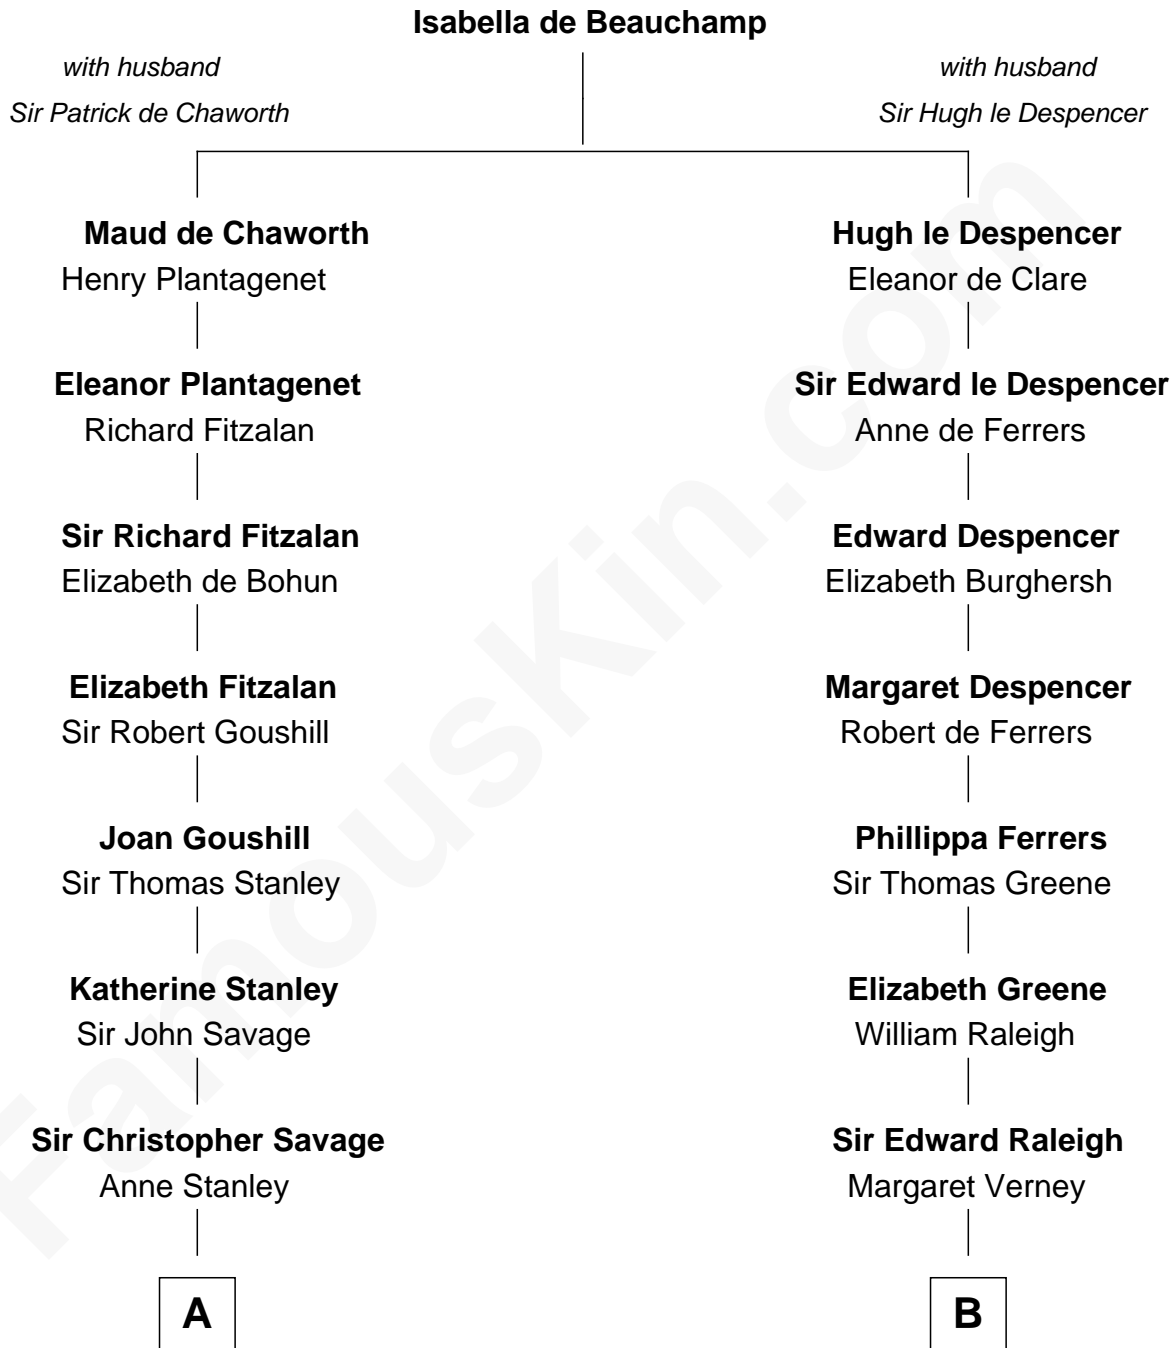

FamousKin.com Relationship Chart of

Randolph Scott

Movie Actor

19th cousin 1 time removed of

Shanghai Pierce

Texas Cattleman

C

John William Crane
Margaret Ann Sadler

Joseph Minor Crane
Lavinia Lionberger

Lucy Lionberger Crane
George Grant Scott

Randolph Scott
Movie Actor

D

Susanna Stoddard
Isaac Pearce

Jonathan D. Pearce
Hanna Phillips Head

Shanghai Pierce
Texas Cattleman