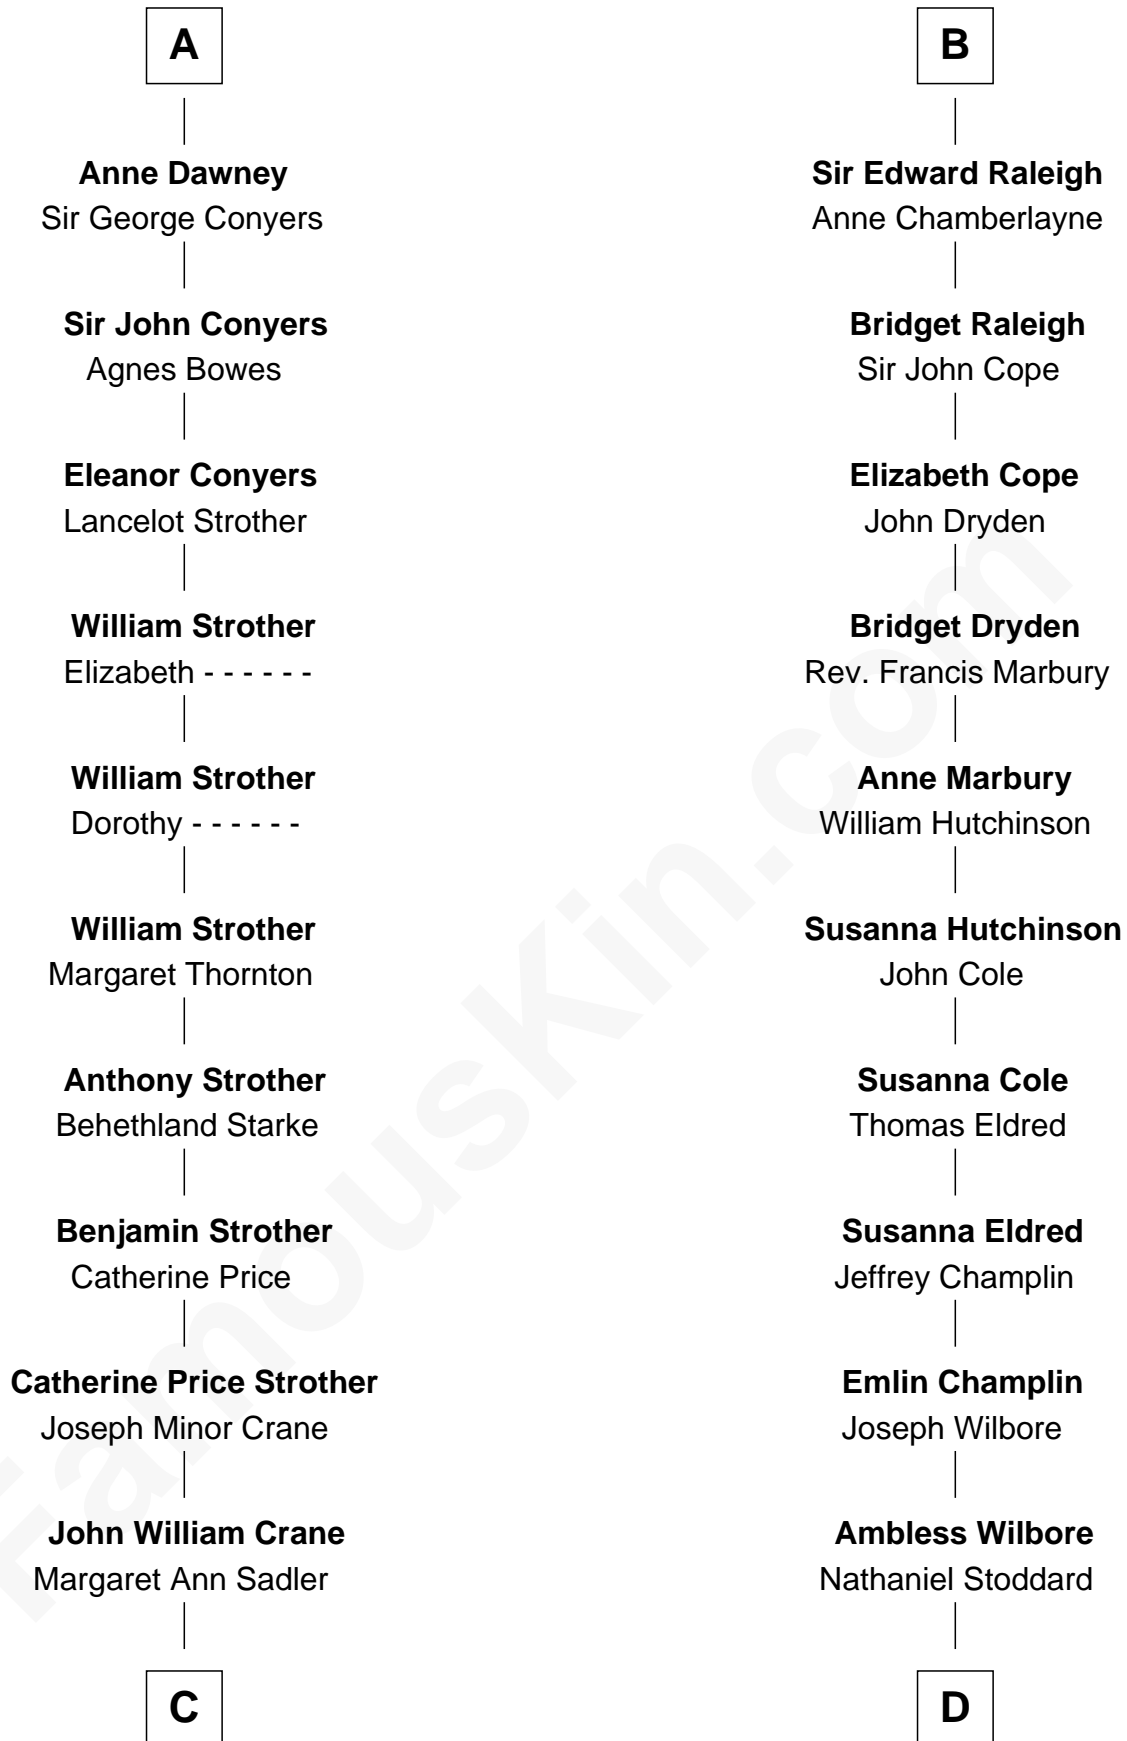

FamousKin.com Relationship Chart of

Randolph Scott

Movie Actor

19th cousin of

Shanghai Pierce

Texas Cattleman

Sir Hugh I de Audley

Iseult de Mortimer

A

Hugh de Audley
Margaret de Clare

Margaret de Audley
Ralph de Stafford

Elizabeth de Stafford
John de Ferrers

Robert de Ferrers
Margaret Despencer

Phillippa Ferrers
Sir Thomas Greene

Elizabeth Greene
William Raleigh

Sir Edward Raleigh
Margaret Verney

B

C

Joseph Minor Crane

Lavinia Lionberger

Lucy Lionberger Crane

George Grant Scott

Randolph Scott

Movie Actor

D

Susanna Stoddard

Isaac Pearce

Jonathan D. Pearce

Hanna Phillips Head

Shanghai Pierce

Texas Cattleman