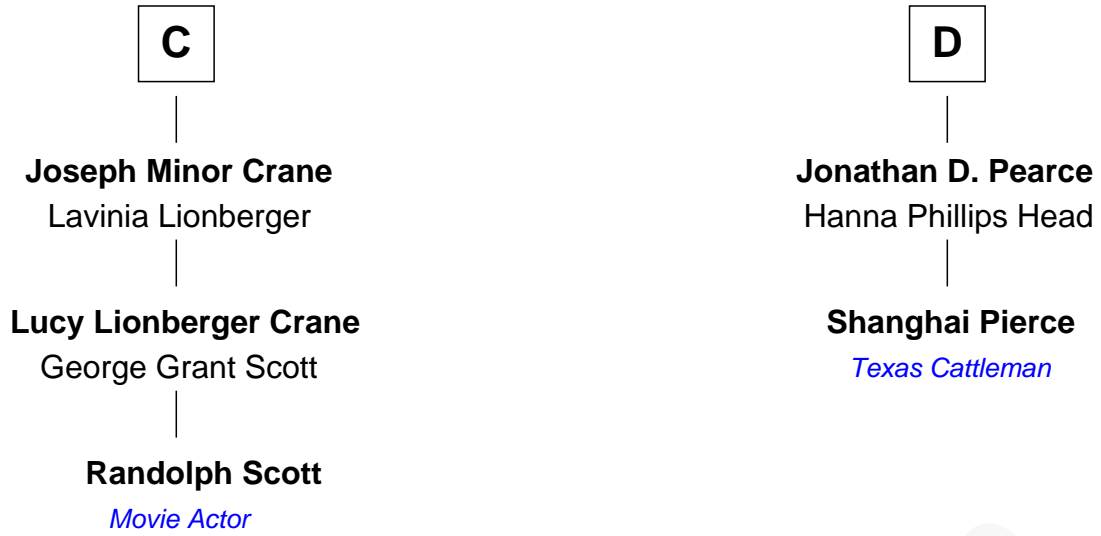

FamousKin.com