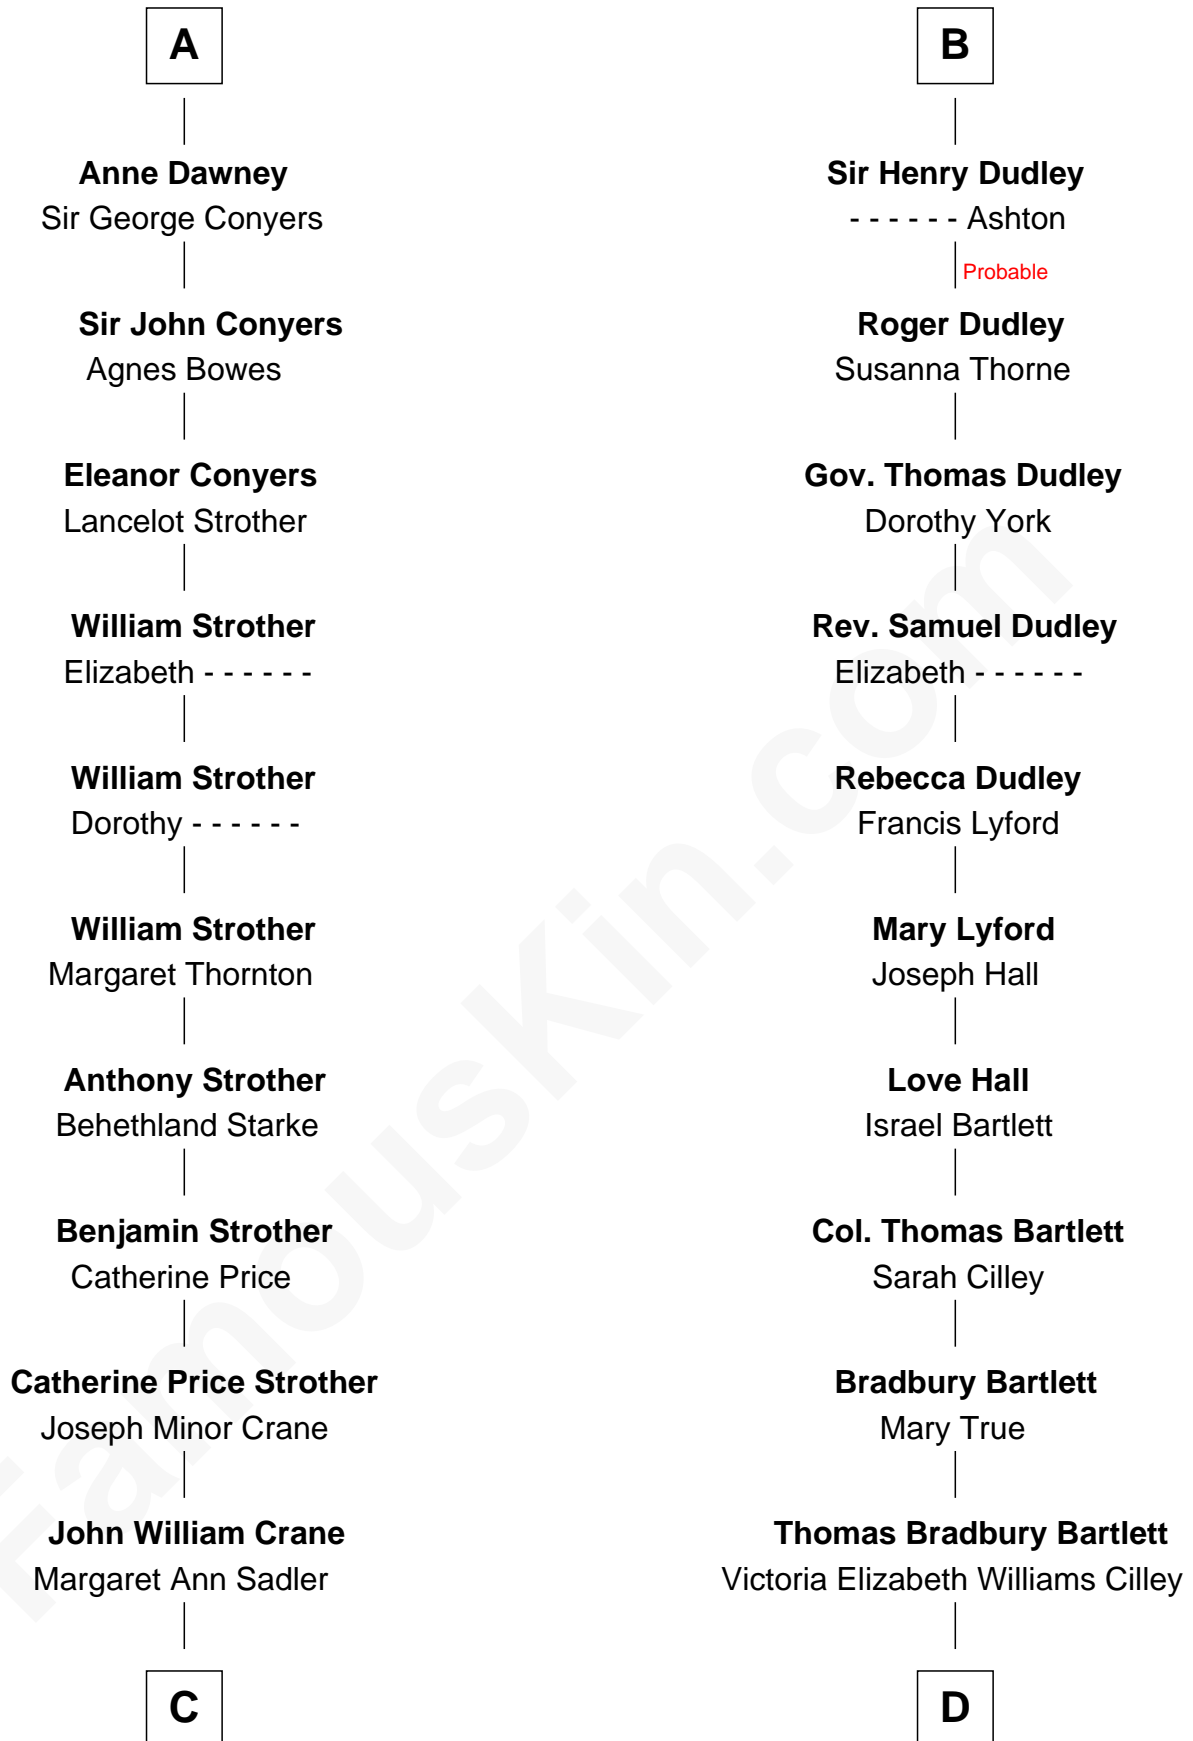

# FamousKin.com Relationship Chart of

**Randolph Scott**

*Movie Actor*

19th cousin of

**Alan Shepard**

*Mercury and Apollo Astronaut*

**Ralph de Stafford**

*with wife  
Katherine de Hastang*

**Beatrice de Stafford**

Thomas de Ros

**Margaret de Ros**

Sir Reynold Grey

**Margaret Grey**

Sir William Bonville

**William Bonville**

Elizabeth Harington

**William Bonville**

Katherine Neville

**Cecily Bonville**

Thomas Grey

**Cecily Grey**

Sir John Sutton

**B**

**C**

**Joseph Minor Crane**

Lavinia Lionberger

**Lucy Lionberger Crane**

George Grant Scott

**Randolph Scott**

*Movie Actor*

**D**

**Annie Elizabeth Bartlett**