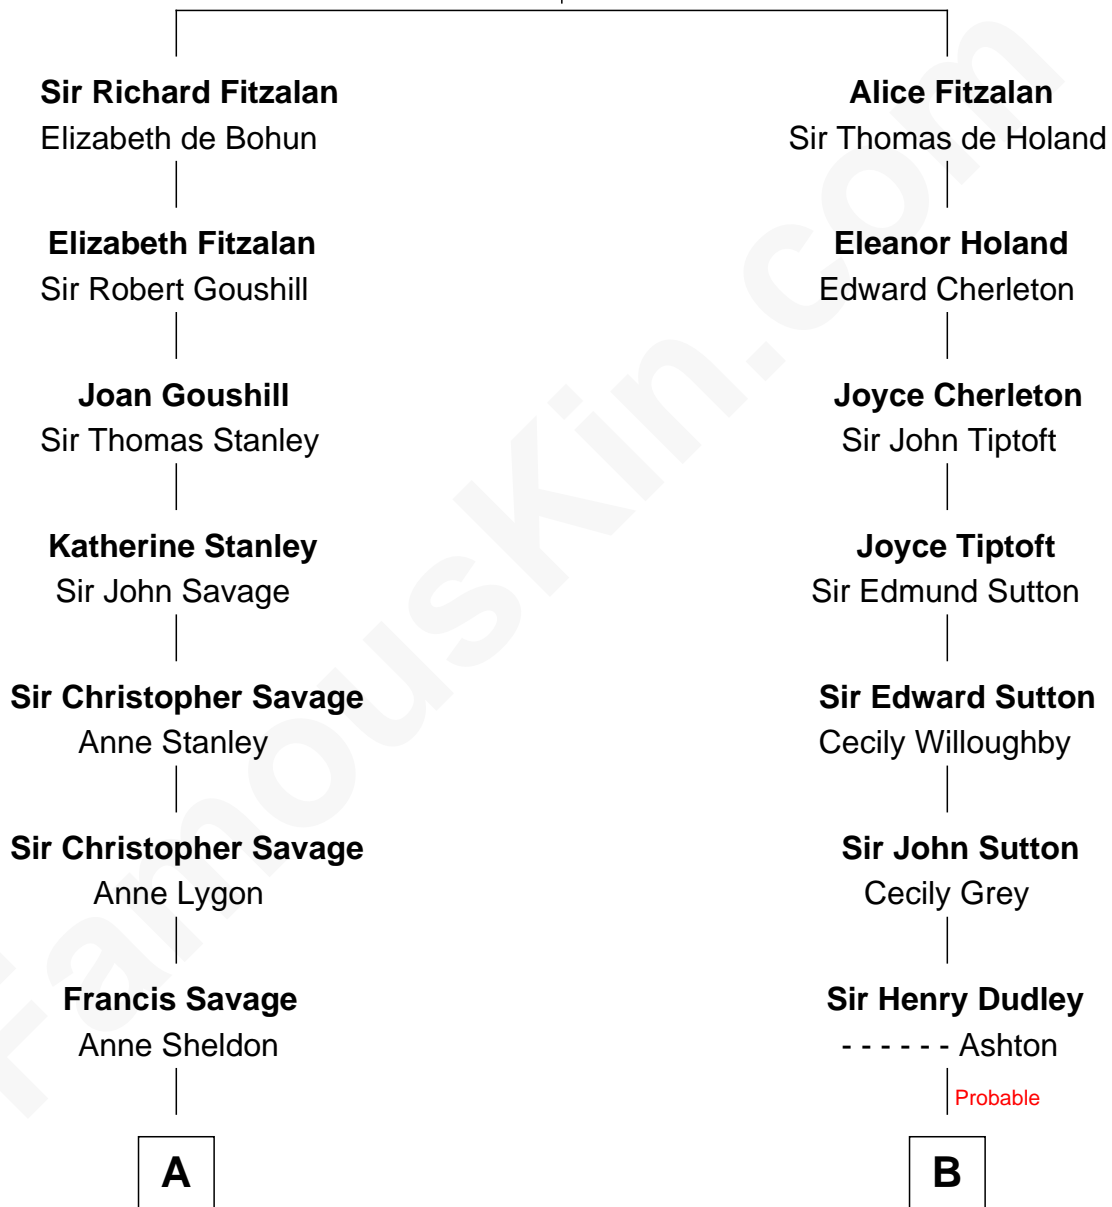

FamousKin.com Relationship Chart of

Randolph Scott

Movie Actor

18th cousin of

Alan Shepard

Mercury and Apollo Astronaut

Richard Fitzalan
Eleanor Plantagenet

C

Lucy Lionberger Crane

George Grant Scott

Randolph Scott

Movie Actor

D

Alan Bartlett Shepard

Pauline Renza Emerson

Alan Shepard

Mercury and Apollo Astronaut

FamousKin.com