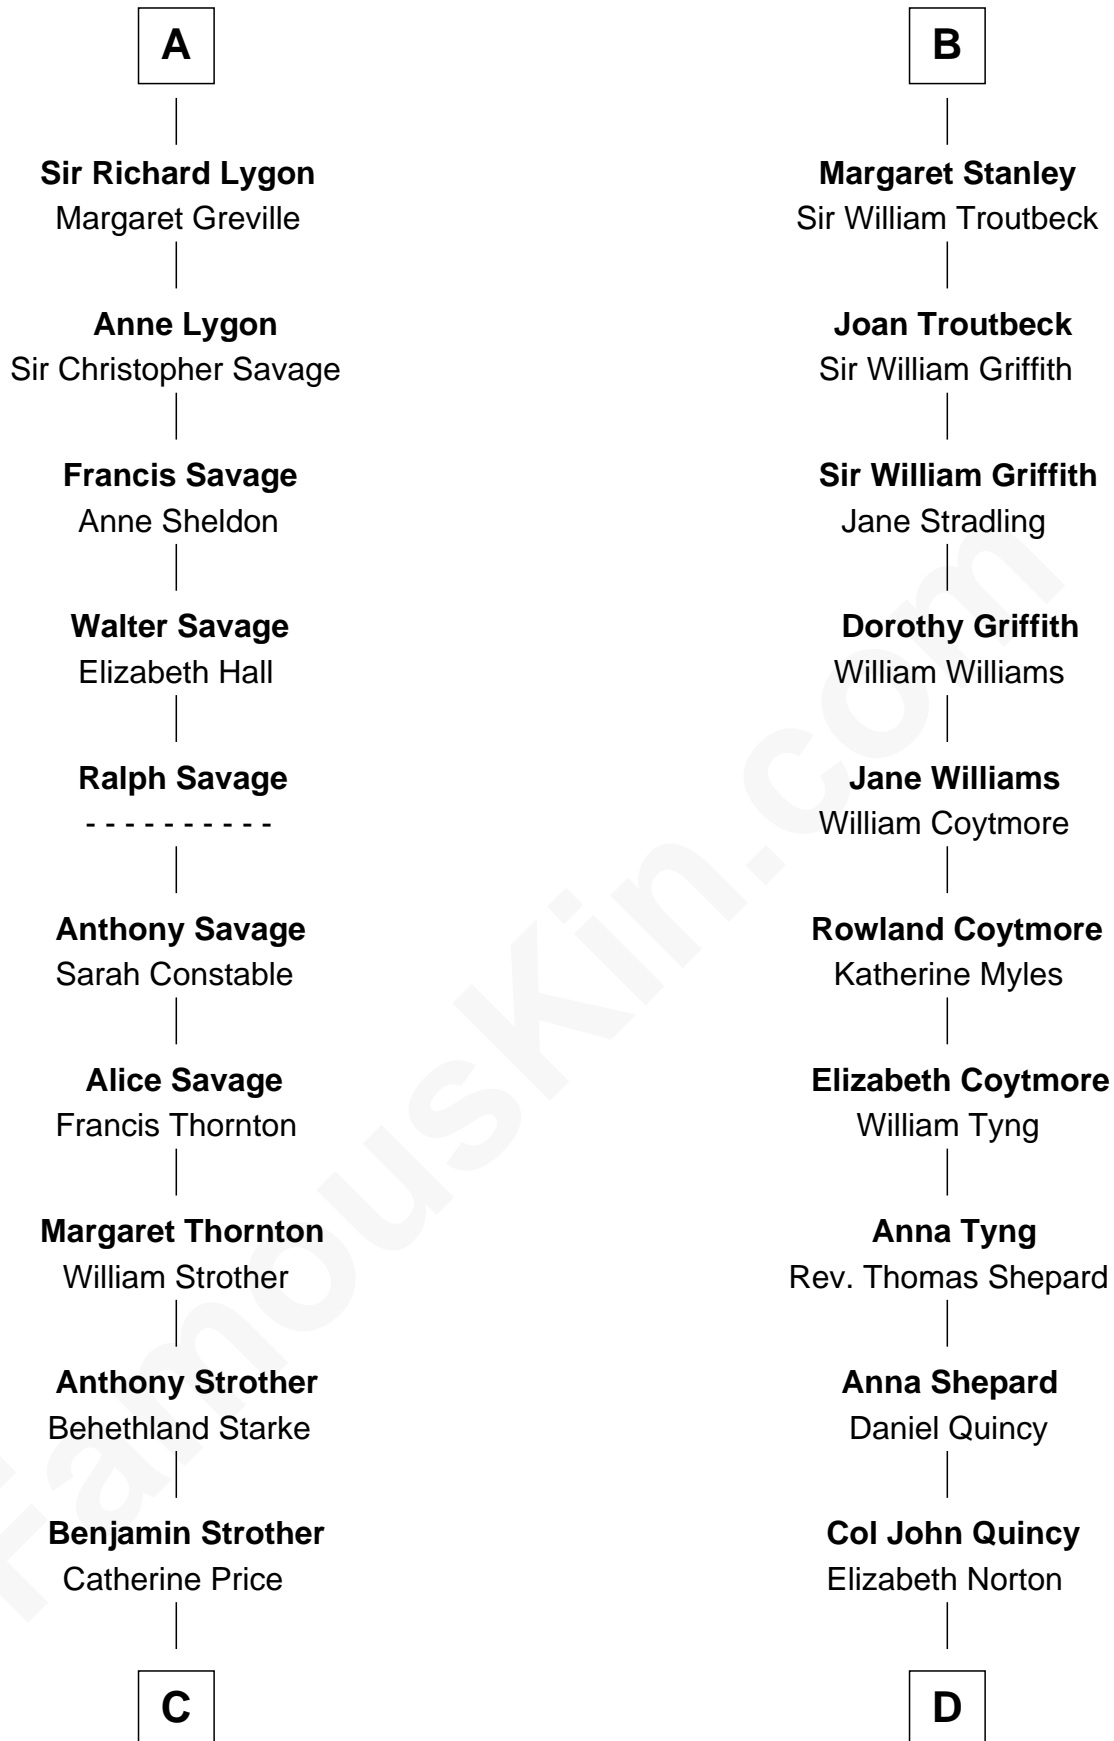

FamousKin.com
Relationship Chart of
Randolph Scott
Movie Actor

19th cousin 2 times removed of
John Quincy Adams
6th U.S. President

C

Catherine Price Strother

Joseph Minor Crane

John William Crane

Margaret Ann Sadler

Joseph Minor Crane

Lavinia Lionberger

Lucy Lionberger Crane

George Grant Scott

Randolph Scott

Movie Actor

D

Elizabeth Quincy