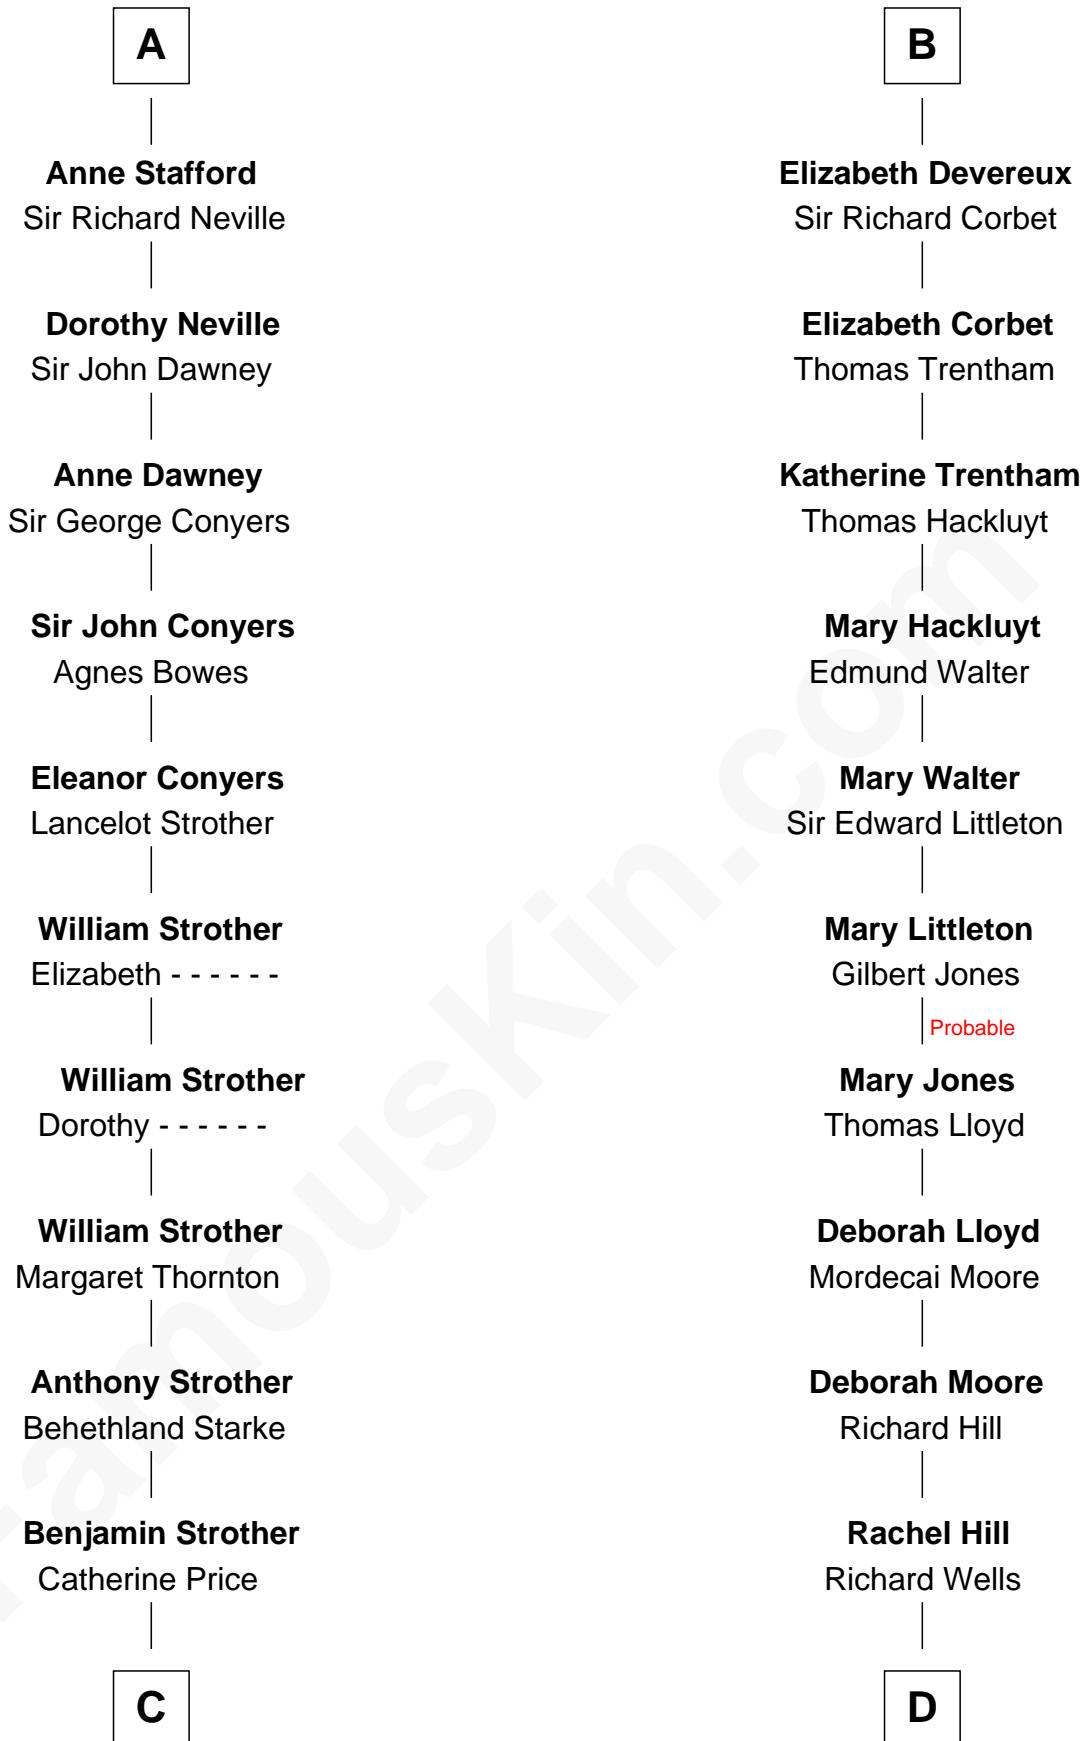

FamousKin.com Relationship Chart of

Randolph Scott

Movie Actor

21st cousin of

Orson Welles

Radio, Stage, and Movie Actor

Nicholas de Stafford

C

Catherine Price Strother

Joseph Minor Crane

John William Crane

Margaret Ann Sadler

Joseph Minor Crane

Lavinia Lionberger

Lucy Lionberger Crane

George Grant Scott