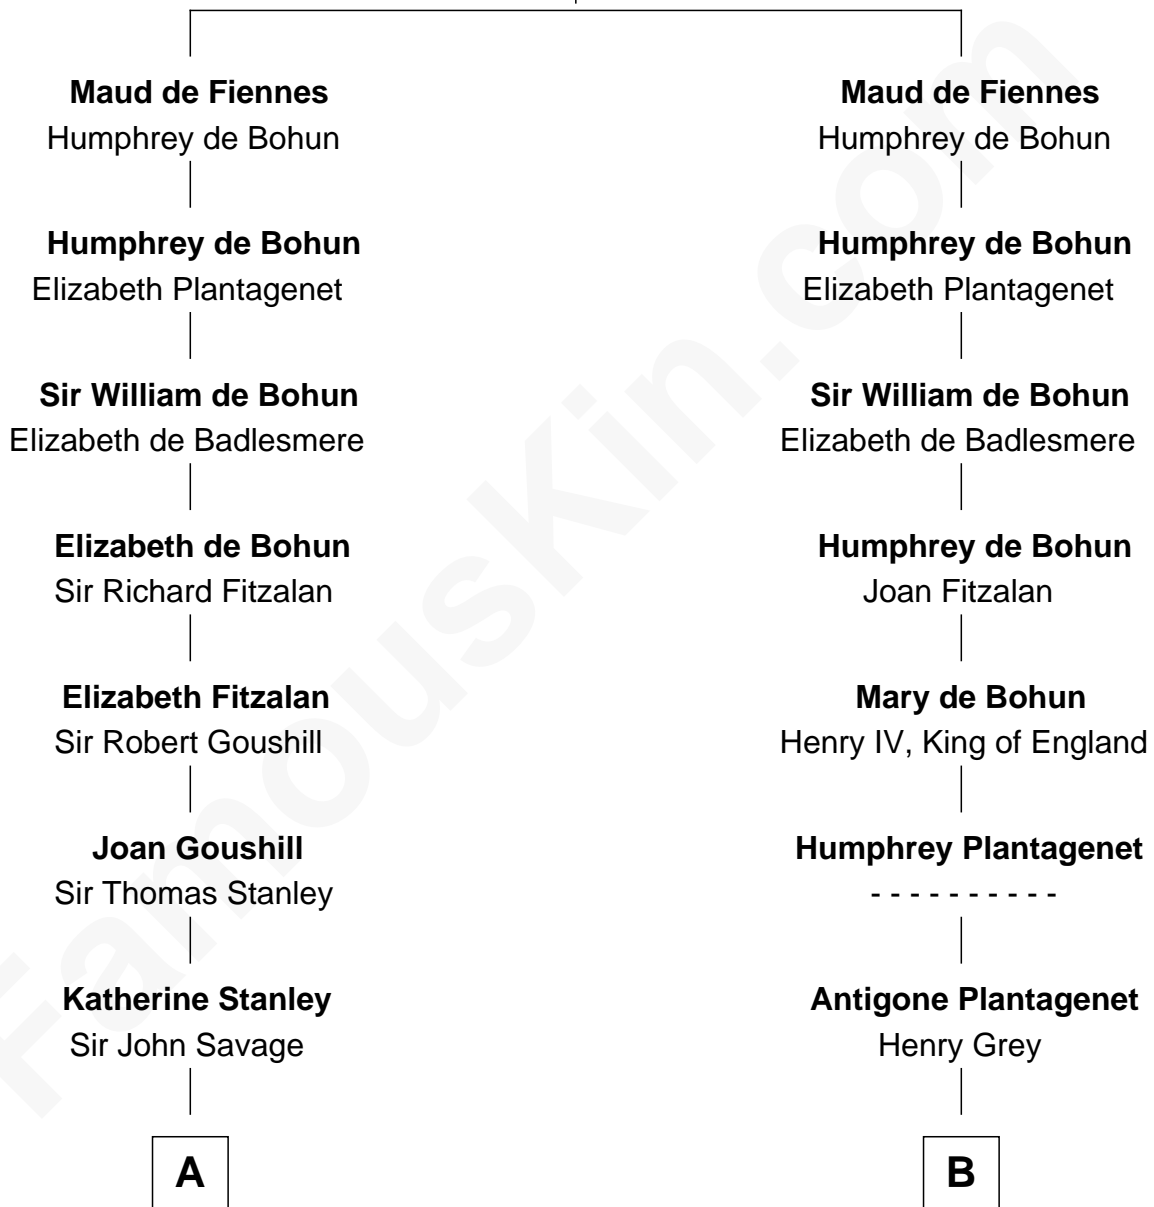

# FamousKin.com Relationship Chart of

**Randolph Scott**

*Movie Actor*

21st cousin of

**Orson Welles**

*Radio, Stage, and Movie Actor*

**Enguerrand de Fiennes**

Isabel - - - - -

**C**

**Catherine Price Strother**

Joseph Minor Crane

**John William Crane**

Margaret Ann Sadler

**Joseph Minor Crane**

Lavinia Lionberger

**Lucy Lionberger Crane**

George Grant Scott

**Randolph Scott**

*Movie Actor*

**D**

**William Hill Wells**

Elizabeth Dagworthy

**Henry Hill Welles**

Mary Putnam