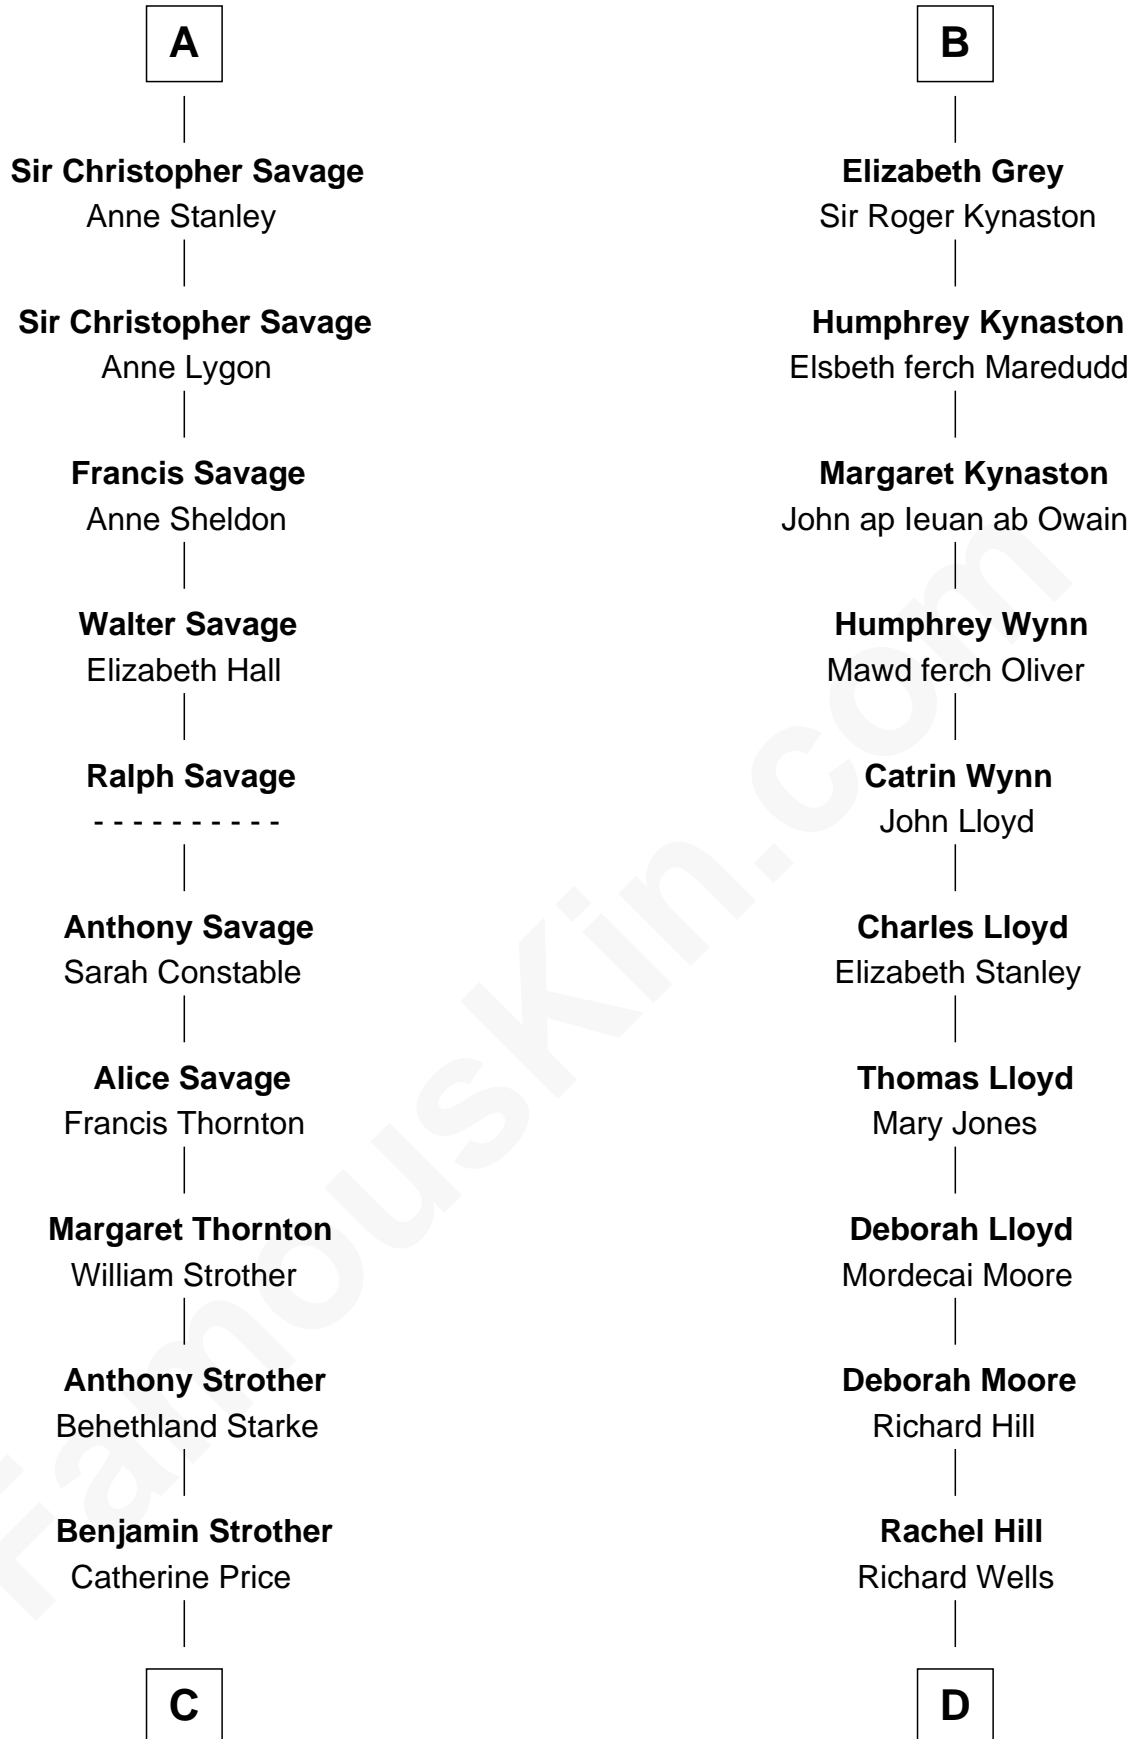

# FamousKin.com Relationship Chart of

**Randolph Scott**

*Movie Actor*

21st cousin of

**Orson Welles**

*Radio, Stage, and Movie Actor*

**Enguerrand de Fiennes**

Isabel - - - - -

**C**

**Catherine Price Strother**

Joseph Minor Crane

**John William Crane**

Margaret Ann Sadler

**Joseph Minor Crane**

Lavinia Lionberger

**Lucy Lionberger Crane**

George Grant Scott

**Randolph Scott**

*Movie Actor*

**D**

**William Hill Wells**

Elizabeth Dagworthy

**Henry Hill Welles**

Mary Putnam