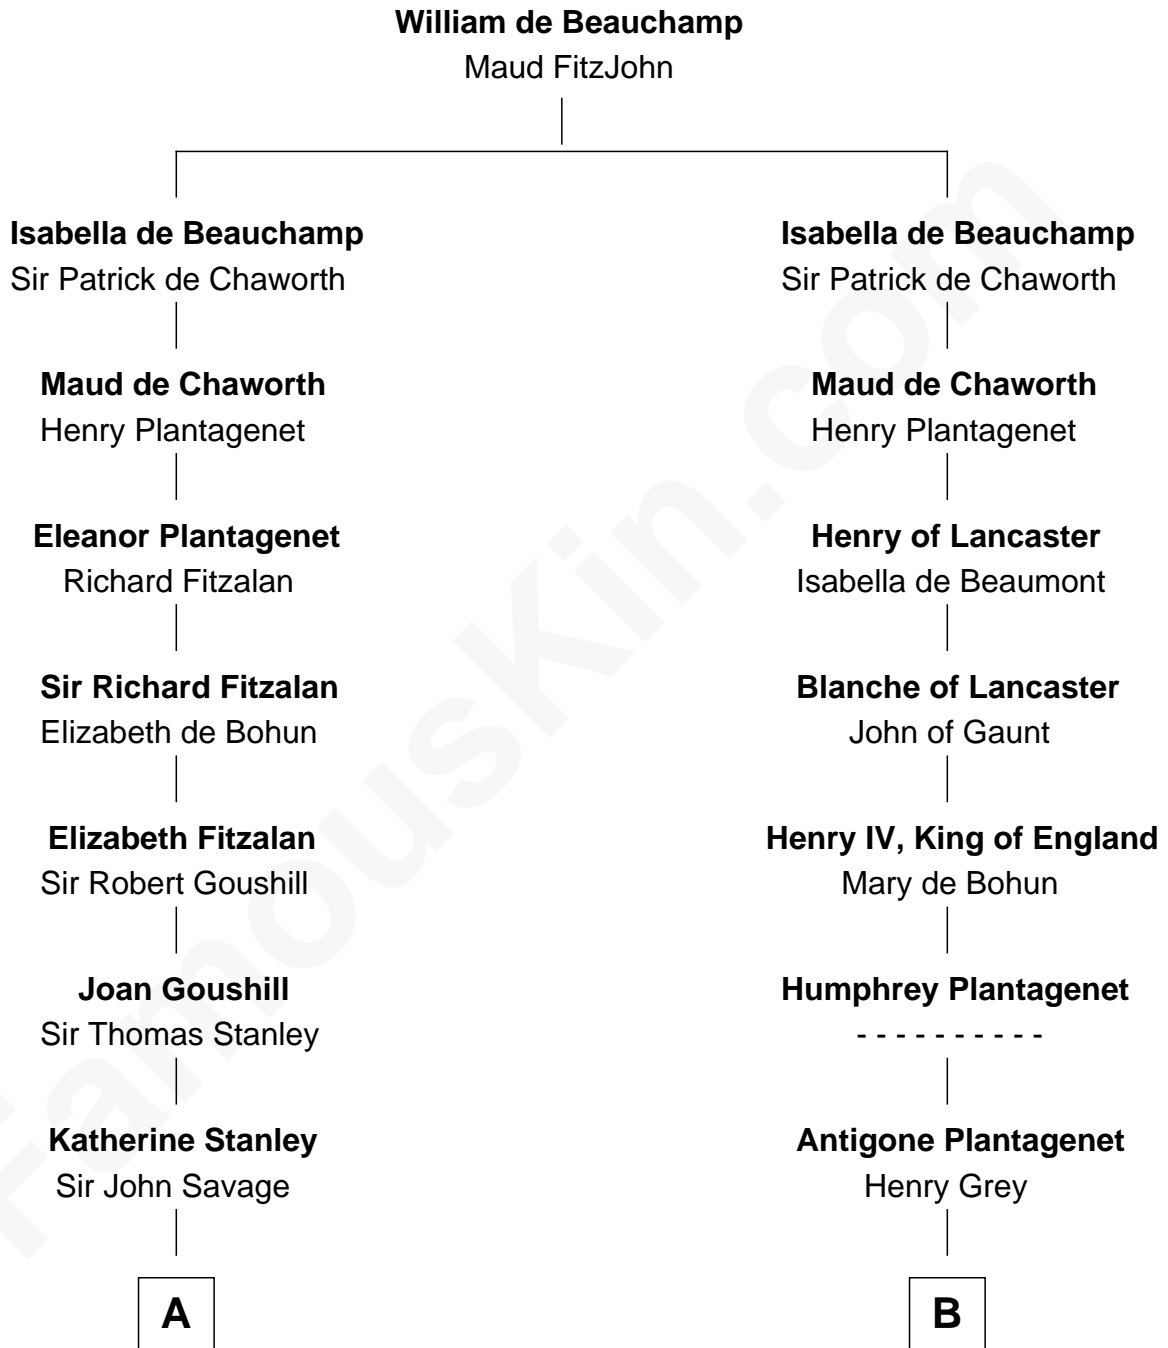

FamousKin.com Relationship Chart of

Randolph Scott

Movie Actor

21st cousin of

Orson Welles

Radio, Stage, and Movie Actor

C

Catherine Price Strother

Joseph Minor Crane

John William Crane

Margaret Ann Sadler

Joseph Minor Crane

Lavinia Lionberger

Lucy Lionberger Crane

George Grant Scott

Randolph Scott