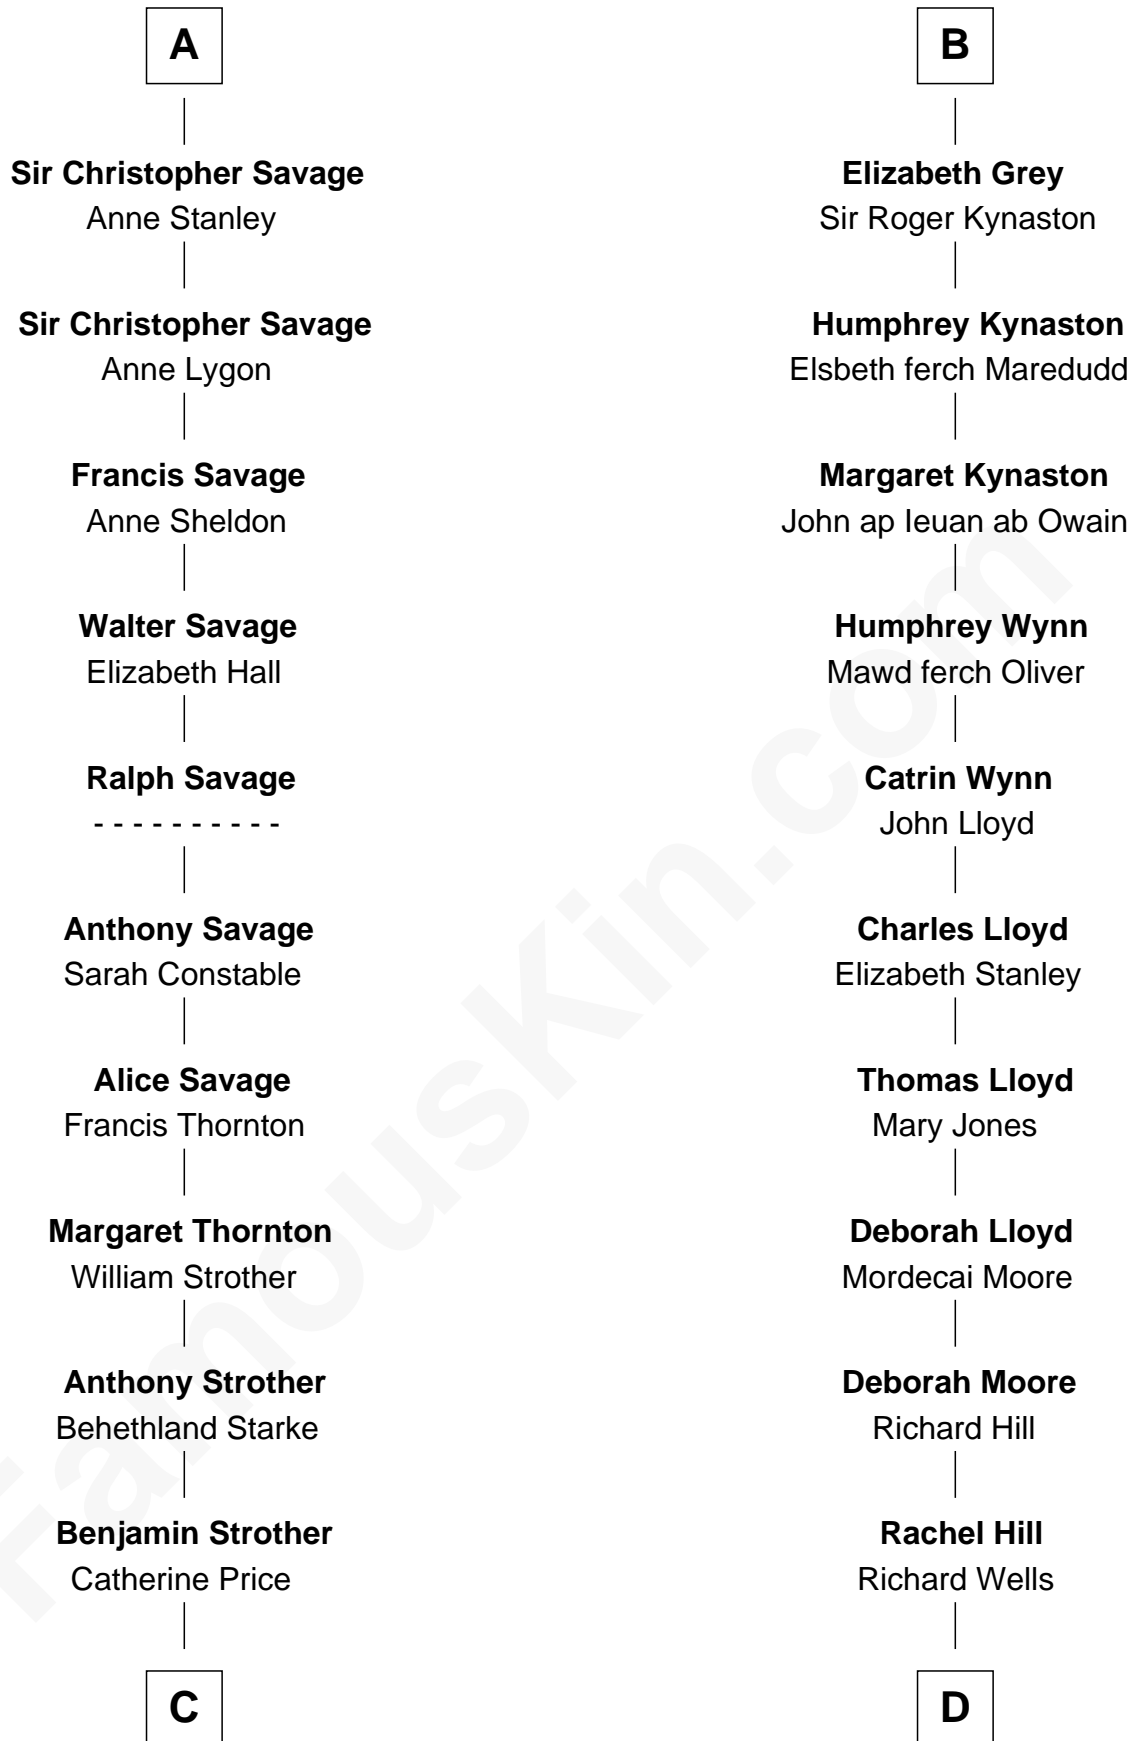

FamousKin.com Relationship Chart of

Randolph Scott

Movie Actor

21st cousin of

Orson Welles

Radio, Stage, and Movie Actor

C

Catherine Price Strother

Joseph Minor Crane

John William Crane

Margaret Ann Sadler

Joseph Minor Crane

Lavinia Lionberger

Lucy Lionberger Crane

George Grant Scott

Randolph Scott