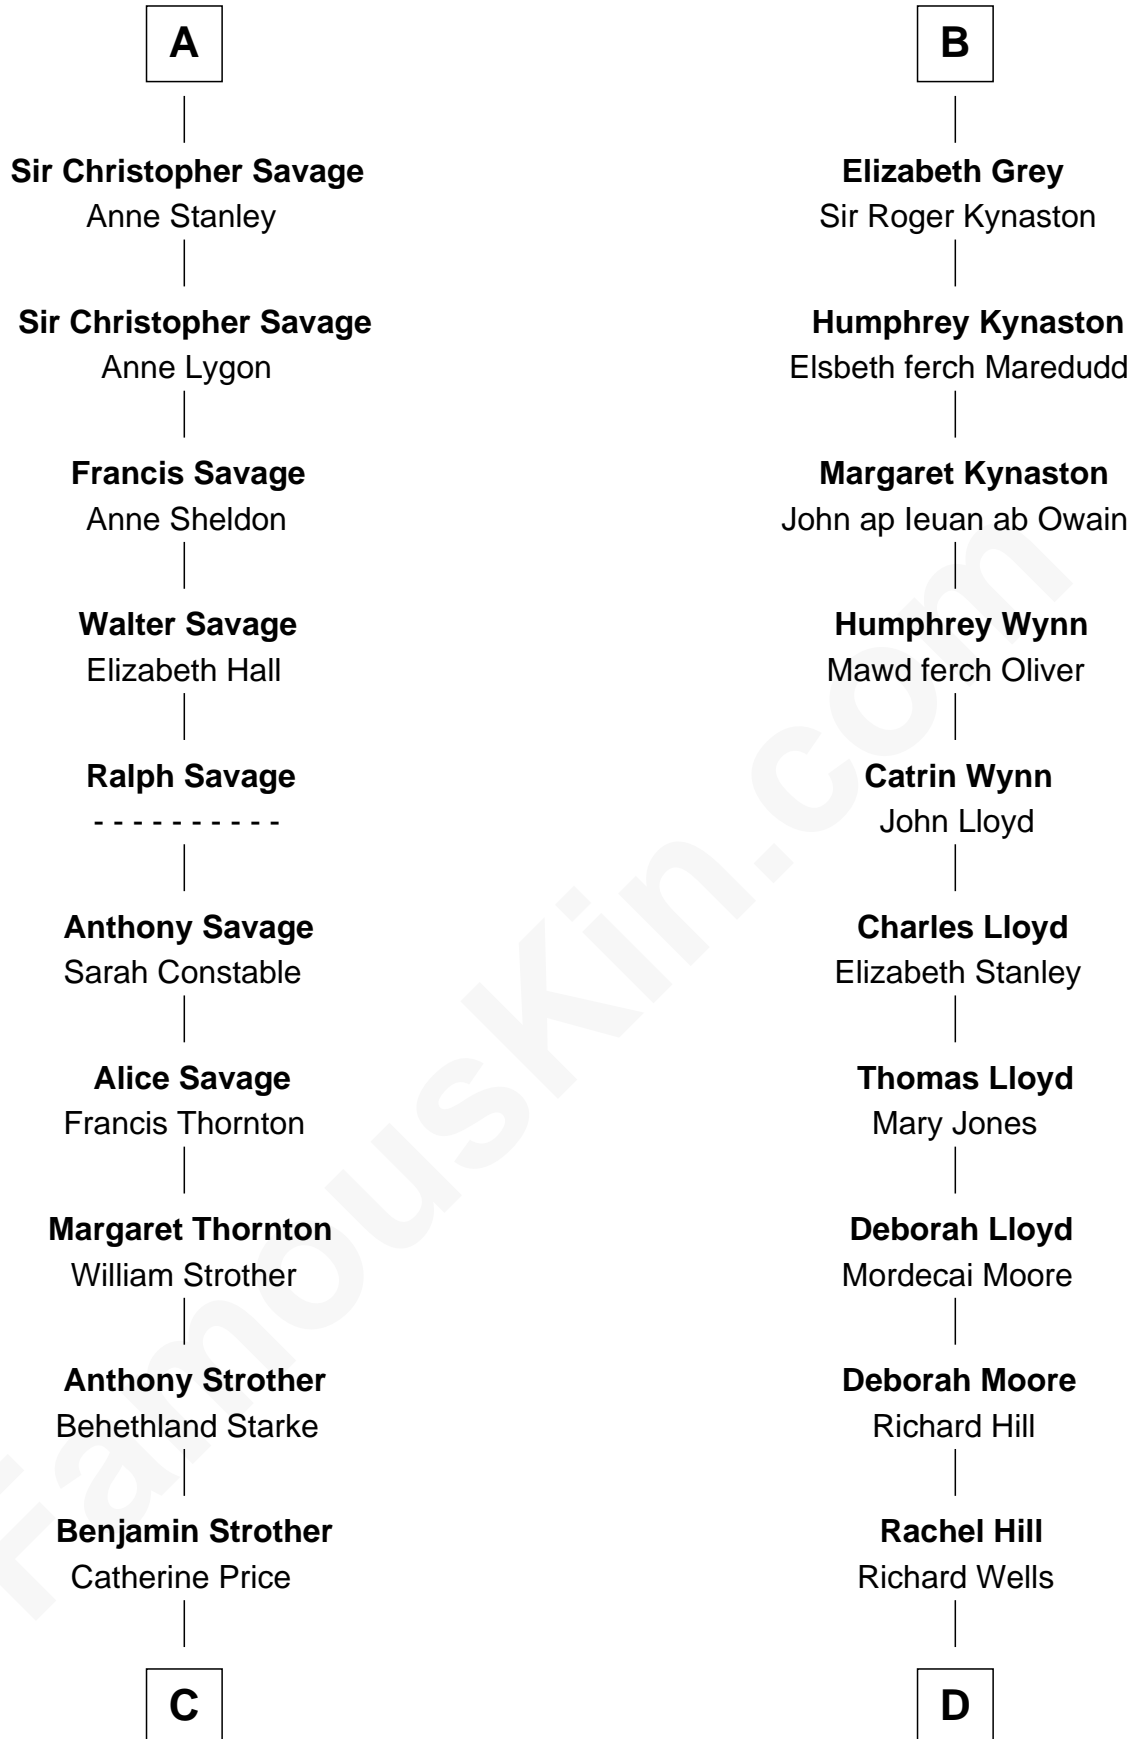

FamousKin.com Relationship Chart of

Randolph Scott

Movie Actor

21st cousin of

Orson Welles

Radio, Stage, and Movie Actor

C

Catherine Price Strother

Joseph Minor Crane

John William Crane

Margaret Ann Sadler

Joseph Minor Crane

Lavinia Lionberger

Lucy Lionberger Crane

George Grant Scott

Randolph Scott