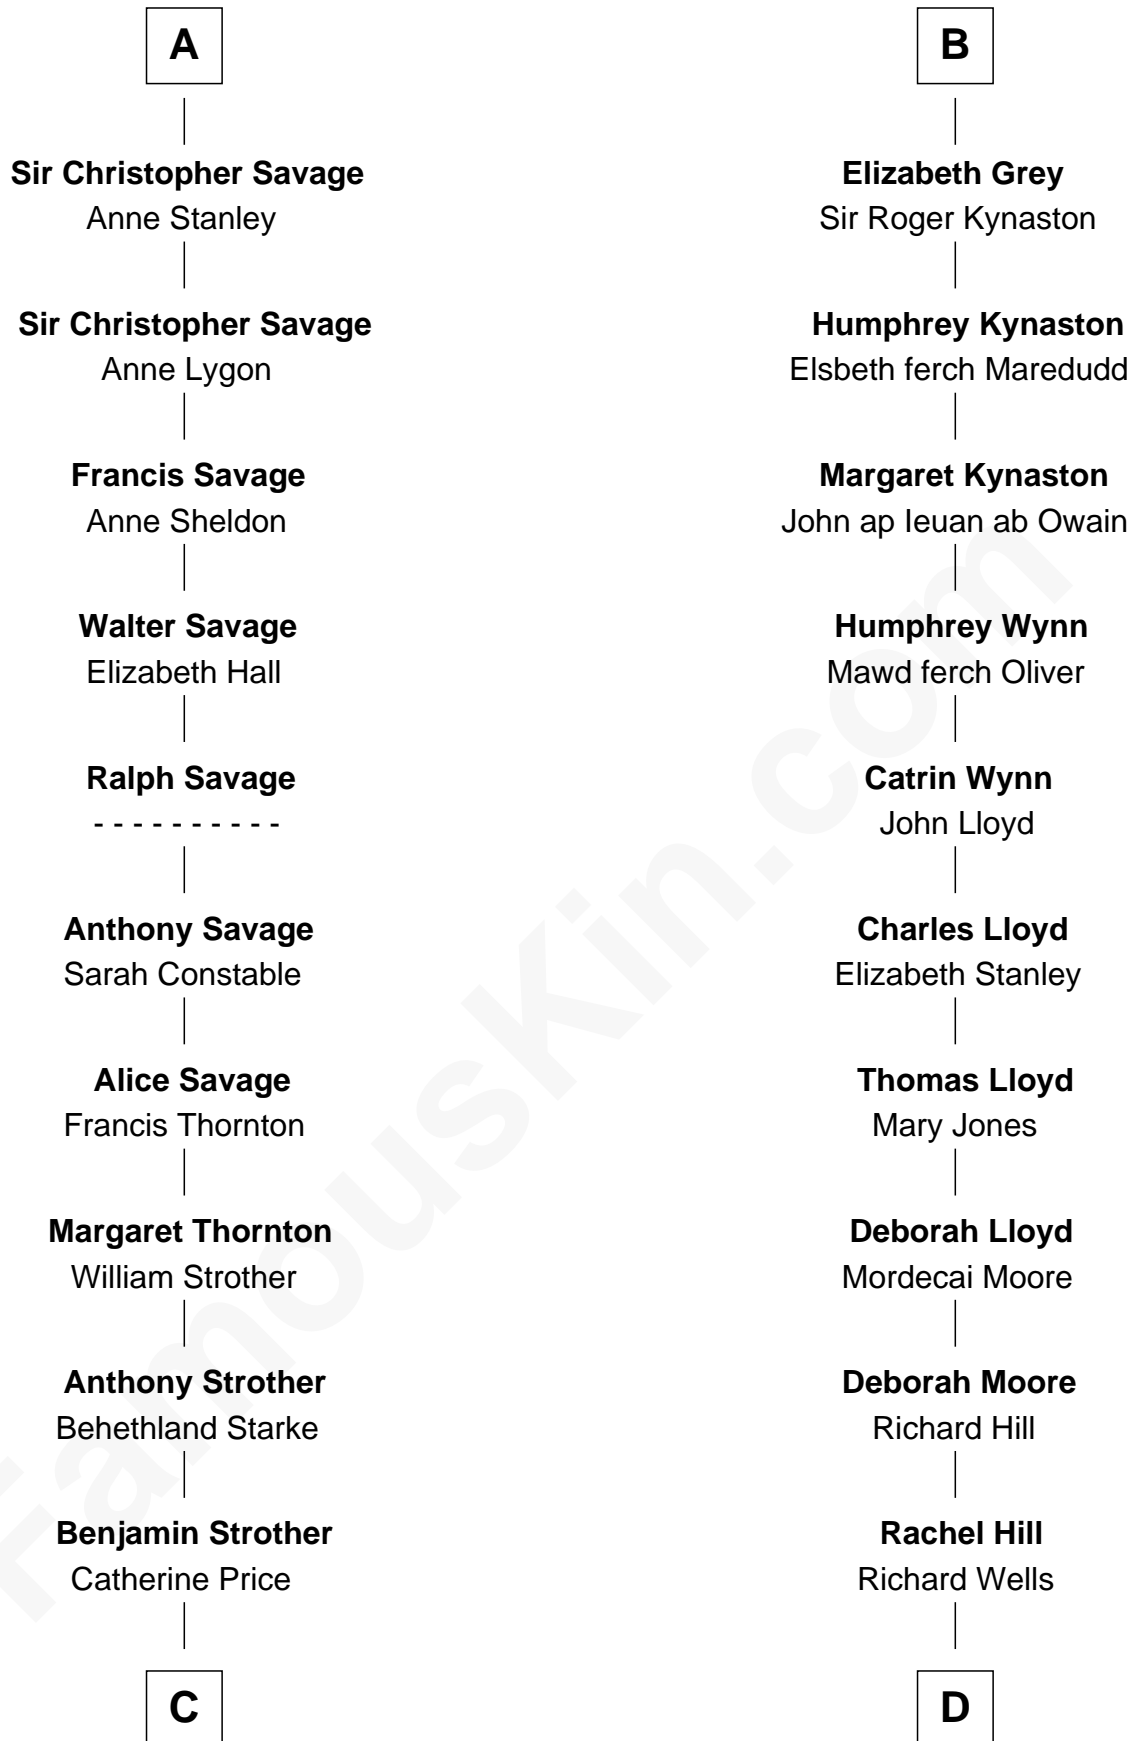

# FamousKin.com Relationship Chart of

**Randolph Scott**

*Movie Actor*

21st cousin of

**Orson Welles**

*Radio, Stage, and Movie Actor*

**C**

**Catherine Price Strother**

Joseph Minor Crane

**John William Crane**

Margaret Ann Sadler

**Joseph Minor Crane**

Lavinia Lionberger

**Lucy Lionberger Crane**

George Grant Scott

**Randolph Scott**

*Movie Actor*

**D**

**William Hill Wells**

Elizabeth Dagworthy

**Henry Hill Welles**

Mary Putnam

**Richard Jones Welles**

Mary Blanche Head