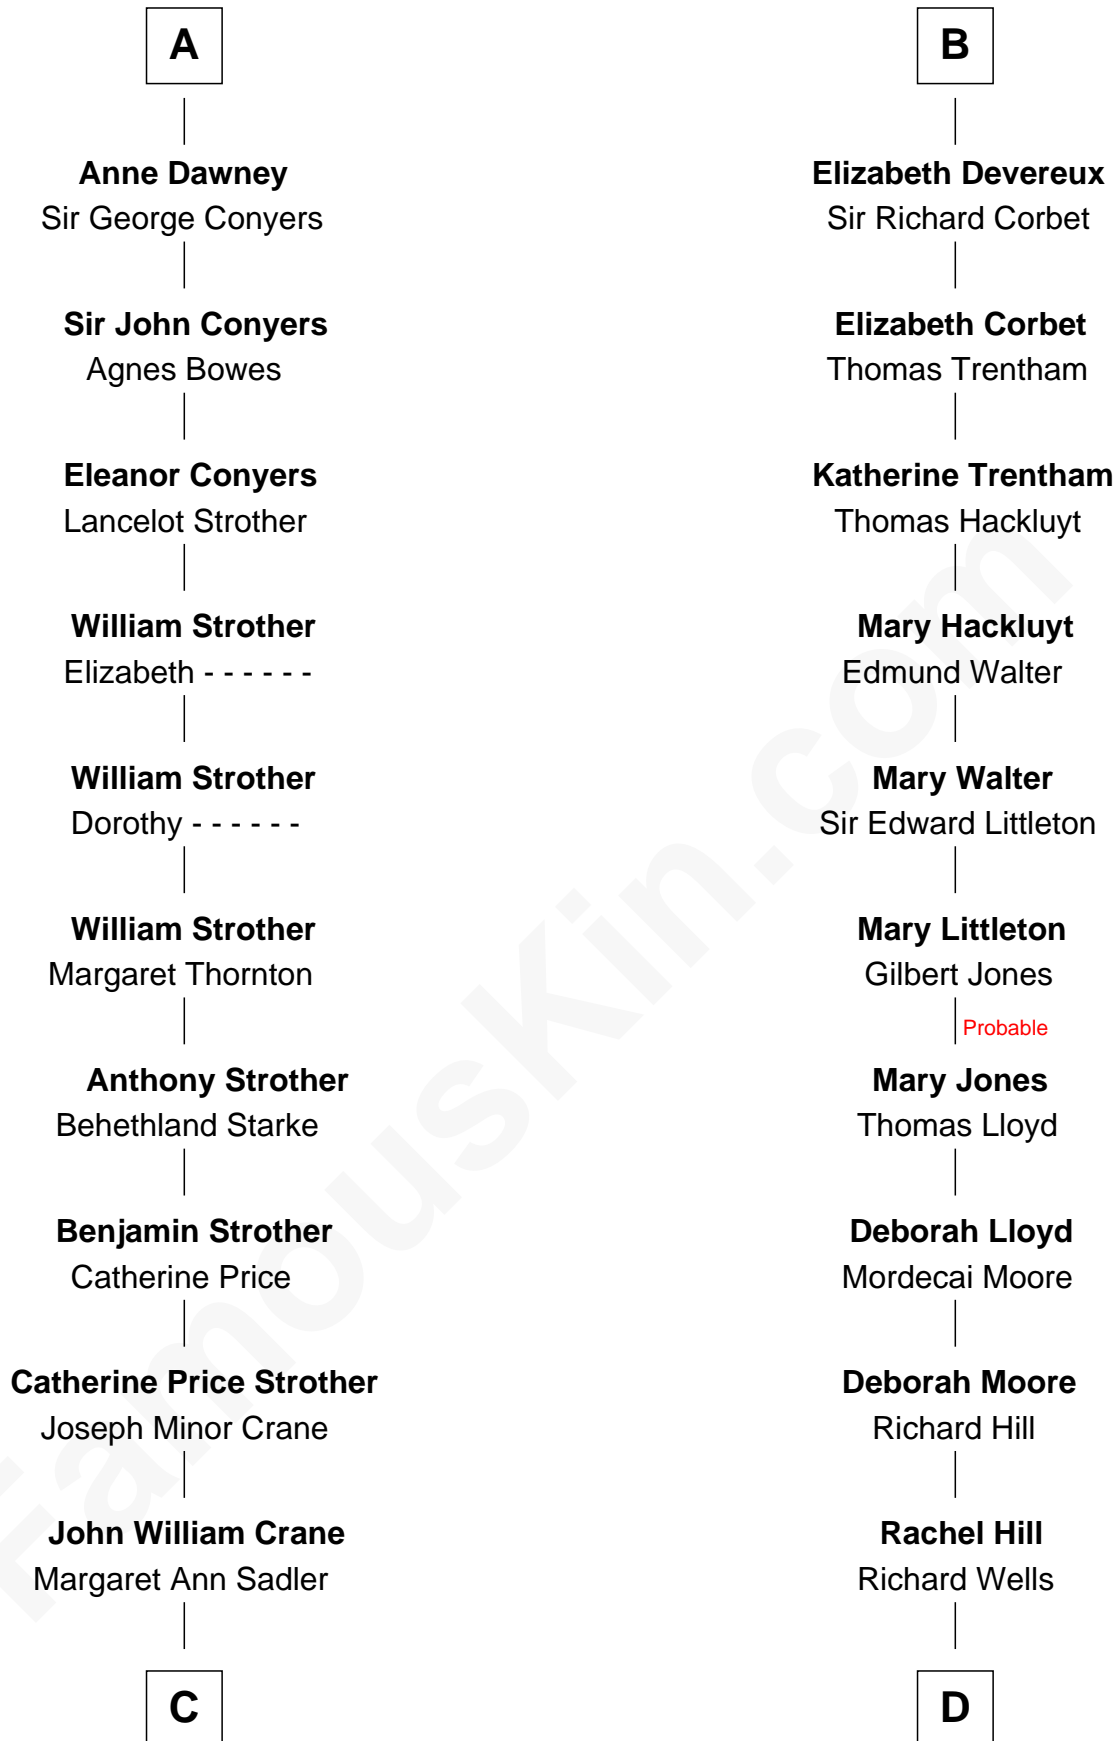

**FamousKin.com**  
**Relationship Chart of**  
**Randolph Scott**  
*Movie Actor*

19th cousin 2 times removed of  
**Orson Welles**  
*Radio, Stage, and Movie Actor*

**C**

**Joseph Minor Crane**

Lavinia Lionberger

**Lucy Lionberger Crane**

George Grant Scott

**Randolph Scott**

*Movie Actor*

**D**

**William Hill Wells**

Elizabeth Dagworthy

**Henry Hill Welles**