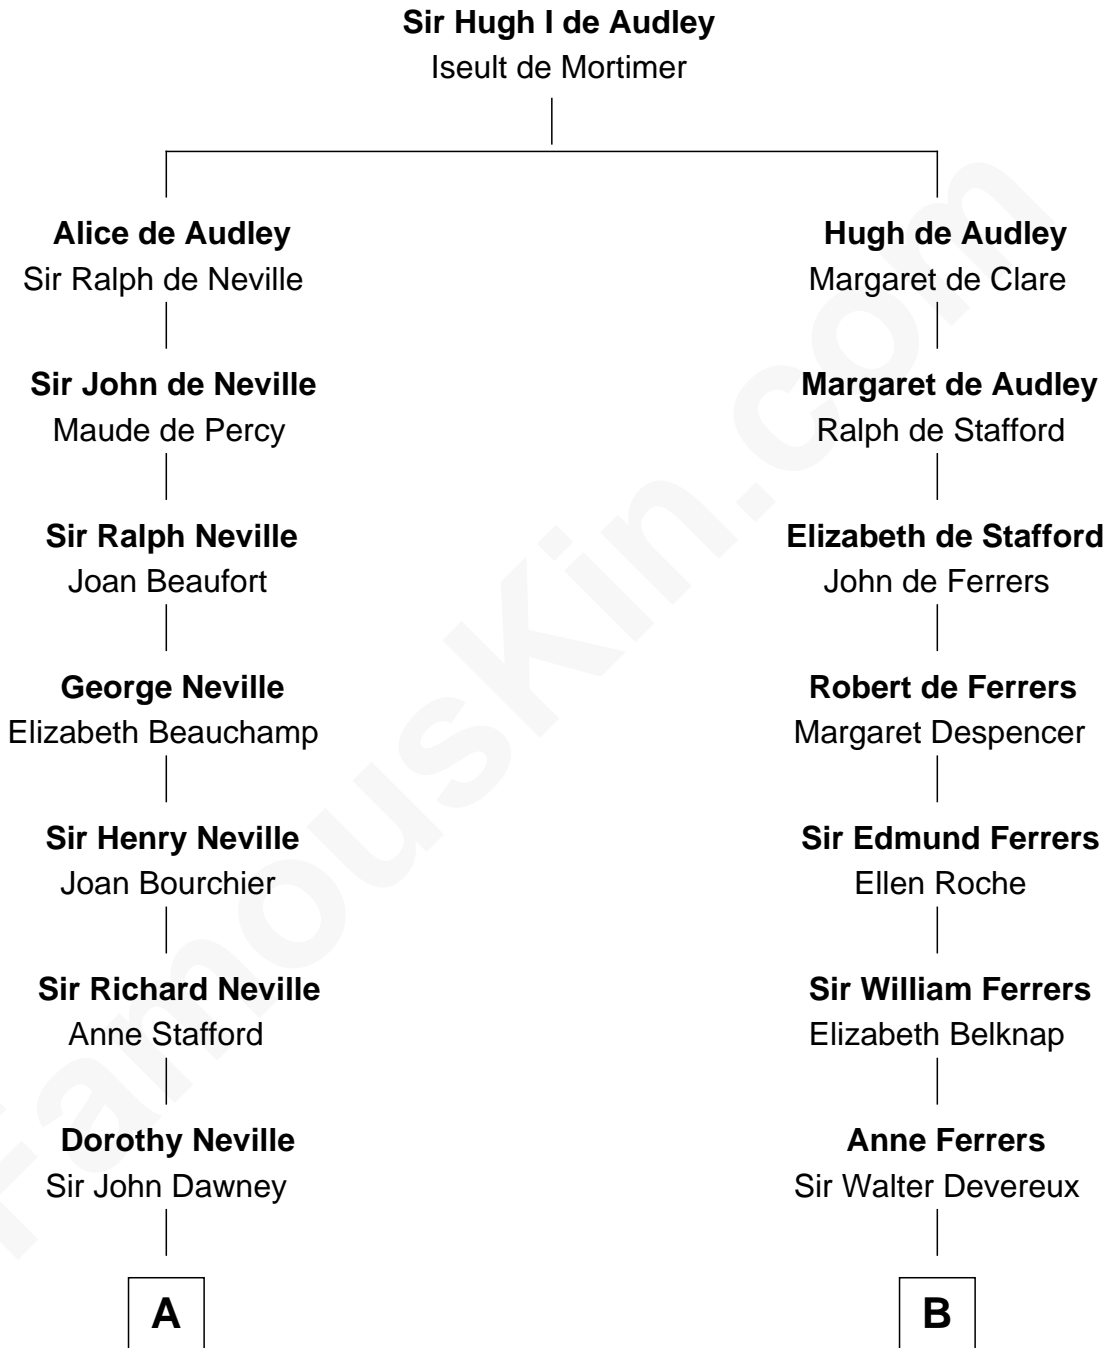

**FamousKin.com**  
**Relationship Chart of**  
**Randolph Scott**  
*Movie Actor*

19th cousin 2 times removed of  
**Orson Welles**  
*Radio, Stage, and Movie Actor*

**C**

**Joseph Minor Crane**

Lavinia Lionberger

**Lucy Lionberger Crane**

George Grant Scott

**Randolph Scott**

*Movie Actor*

**D**

**William Hill Wells**

Elizabeth Dagworthy

**Henry Hill Welles**