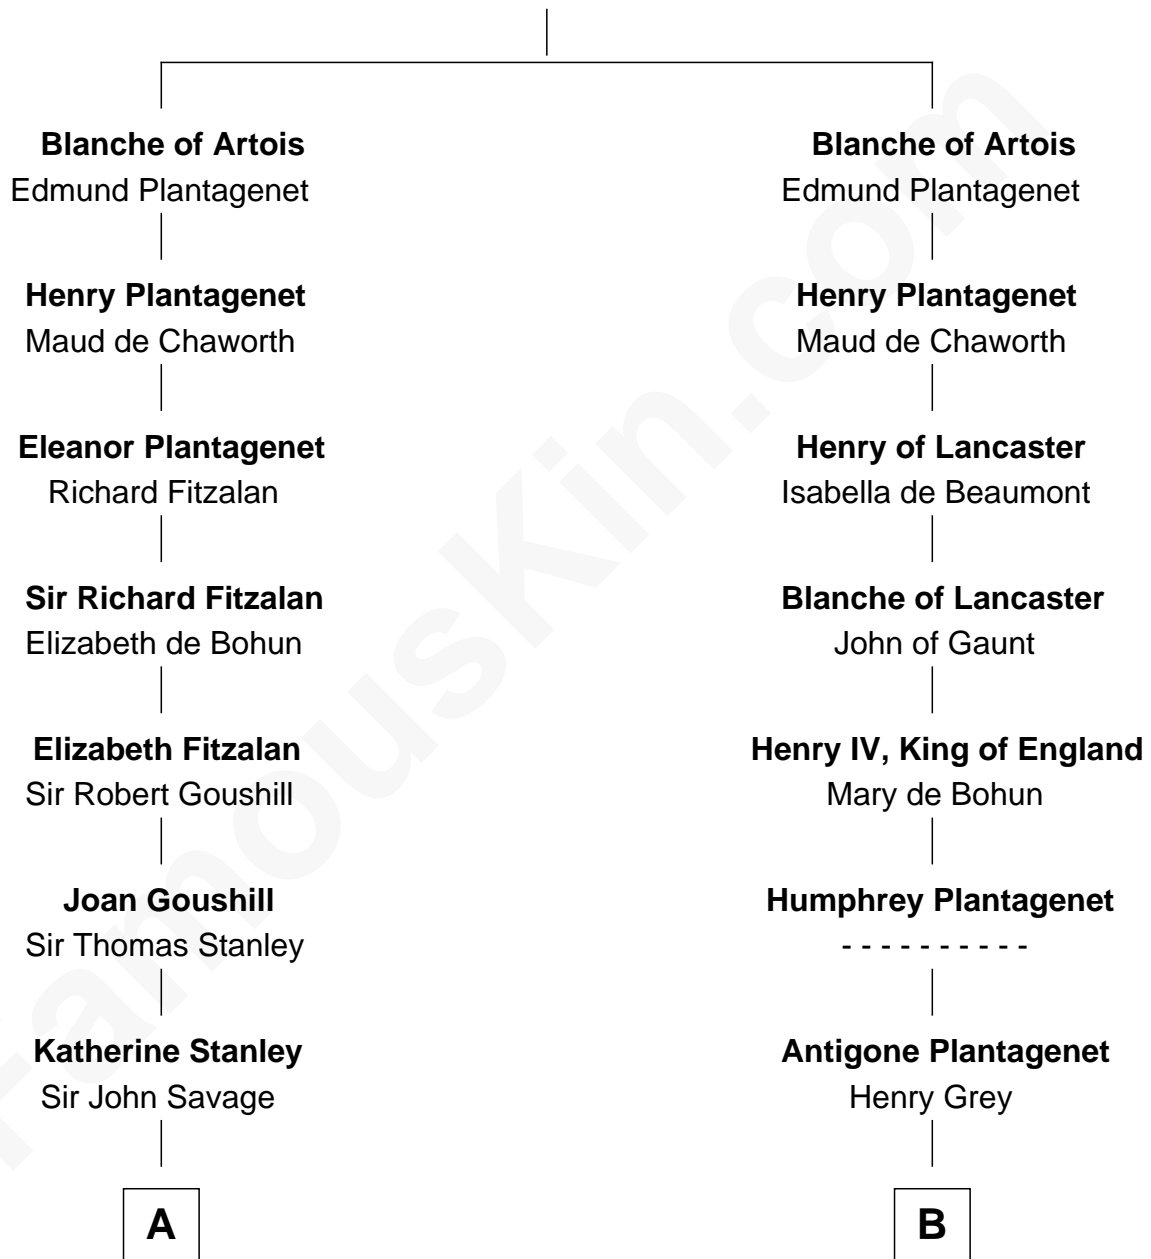

FamousKin.com Relationship Chart of

Randolph Scott

Movie Actor

21st cousin of

Orson Welles

Radio, Stage, and Movie Actor

Robert I, Count of Artois

Matilda of Brabant

C

Catherine Price Strother

Joseph Minor Crane

John William Crane

Margaret Ann Sadler

Joseph Minor Crane

Lavinia Lionberger

Lucy Lionberger Crane

George Grant Scott

Randolph Scott

Movie Actor

D

William Hill Wells

Elizabeth Dagworthy

Henry Hill Welles

Mary Putnam