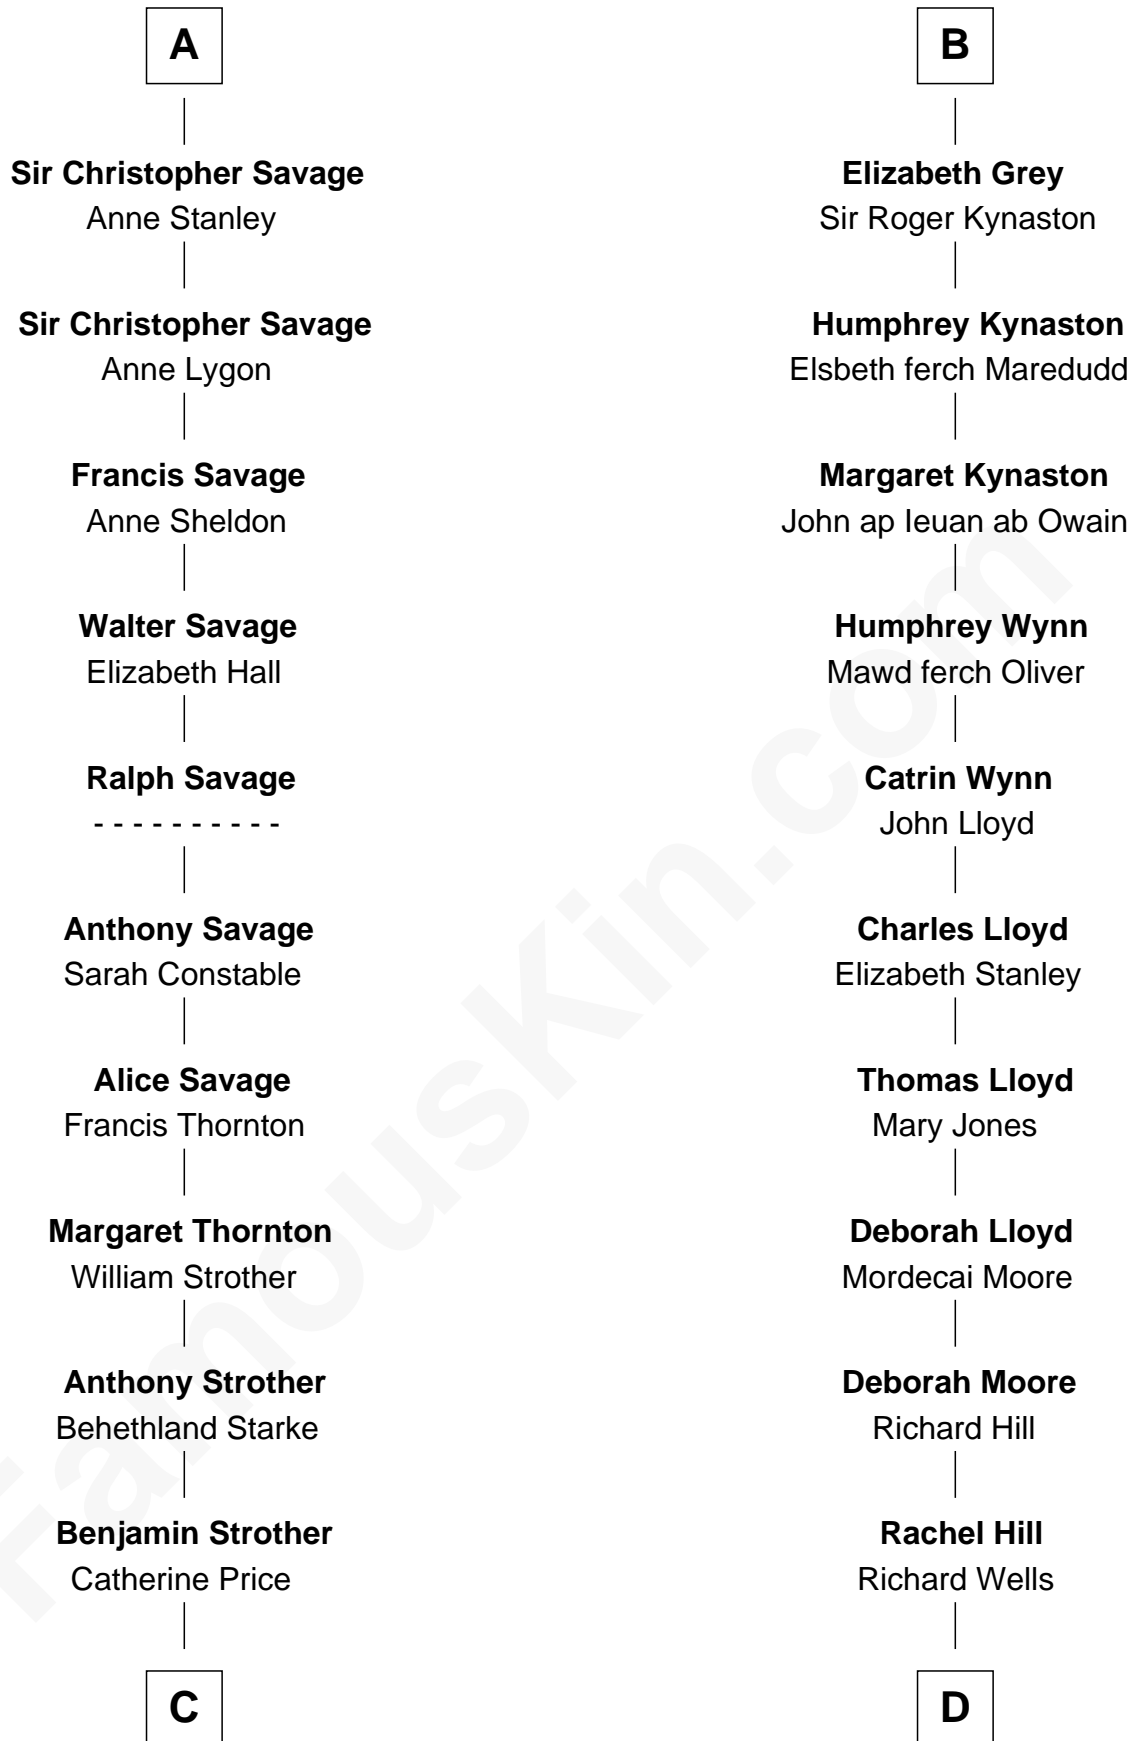

FamousKin.com Relationship Chart of

Randolph Scott

Movie Actor

21st cousin of

Orson Welles

Radio, Stage, and Movie Actor

Robert I, Count of Artois

Matilda of Brabant

C

Catherine Price Strother

Joseph Minor Crane

John William Crane

Margaret Ann Sadler

Joseph Minor Crane

Lavinia Lionberger

Lucy Lionberger Crane

George Grant Scott

Randolph Scott

Movie Actor

D

William Hill Wells

Elizabeth Dagworthy

Henry Hill Welles

Mary Putnam