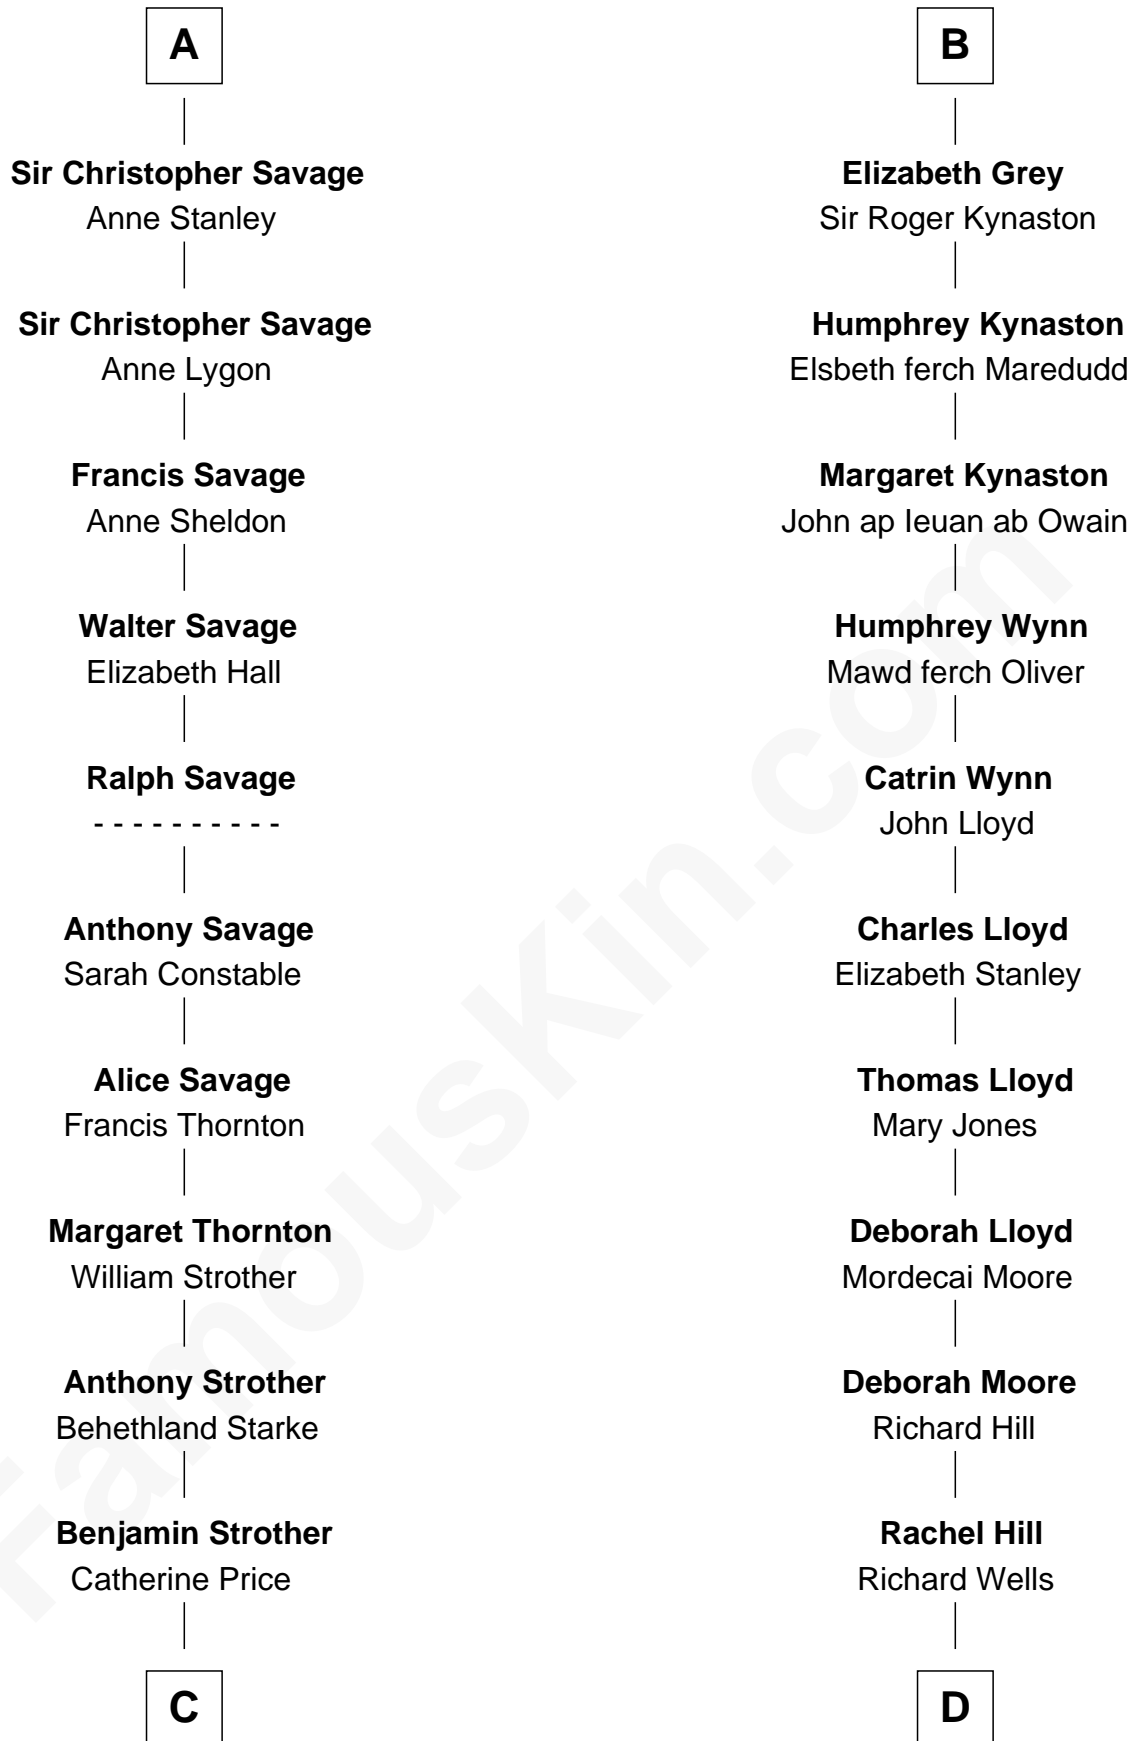

# FamousKin.com Relationship Chart of

**Randolph Scott**

*Movie Actor*

21st cousin of

**Orson Welles**

*Radio, Stage, and Movie Actor*

**Sir Humphrey de Bohun**

Eleanor de Braiose

**C**

**Catherine Price Strother**

Joseph Minor Crane

**John William Crane**

Margaret Ann Sadler

**Joseph Minor Crane**

Lavinia Lionberger

**Lucy Lionberger Crane**

George Grant Scott

**Randolph Scott**

*Movie Actor*

**D**

**William Hill Wells**

Elizabeth Dagworthy

**Henry Hill Welles**

Mary Putnam