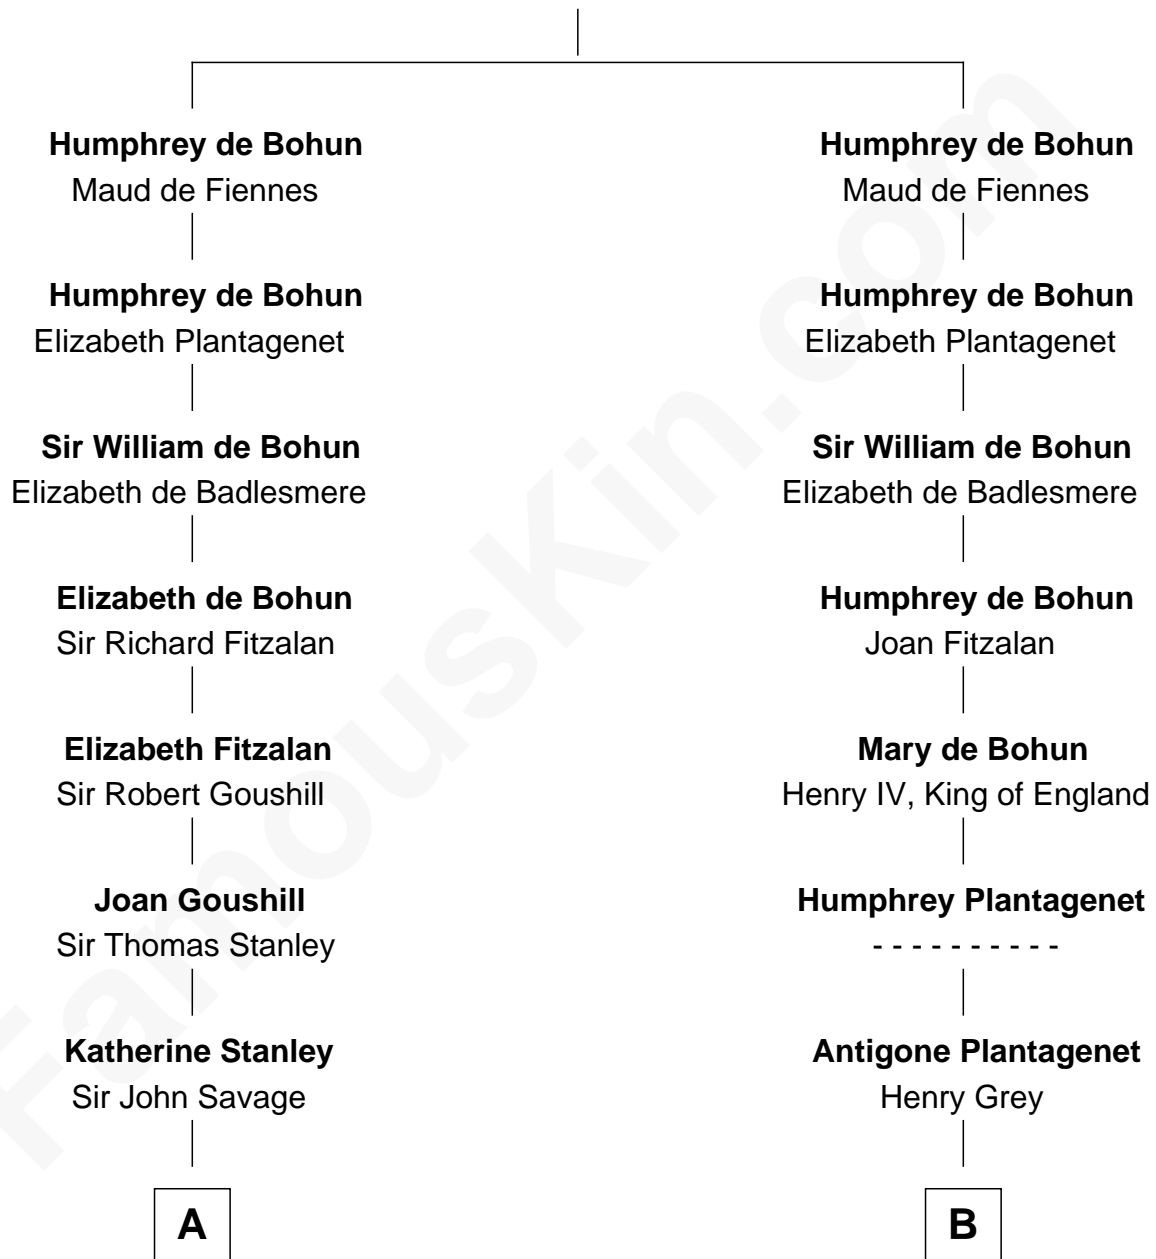

# FamousKin.com Relationship Chart of

**Randolph Scott**

*Movie Actor*

21st cousin of

**Orson Welles**

*Radio, Stage, and Movie Actor*

**Sir Humphrey de Bohun**

Eleanor de Braiose

**C**

**Catherine Price Strother**

Joseph Minor Crane

**John William Crane**

Margaret Ann Sadler

**Joseph Minor Crane**

Lavinia Lionberger

**Lucy Lionberger Crane**

George Grant Scott

**Randolph Scott**

*Movie Actor*

**D**

**William Hill Wells**

Elizabeth Dagworthy

**Henry Hill Welles**

Mary Putnam