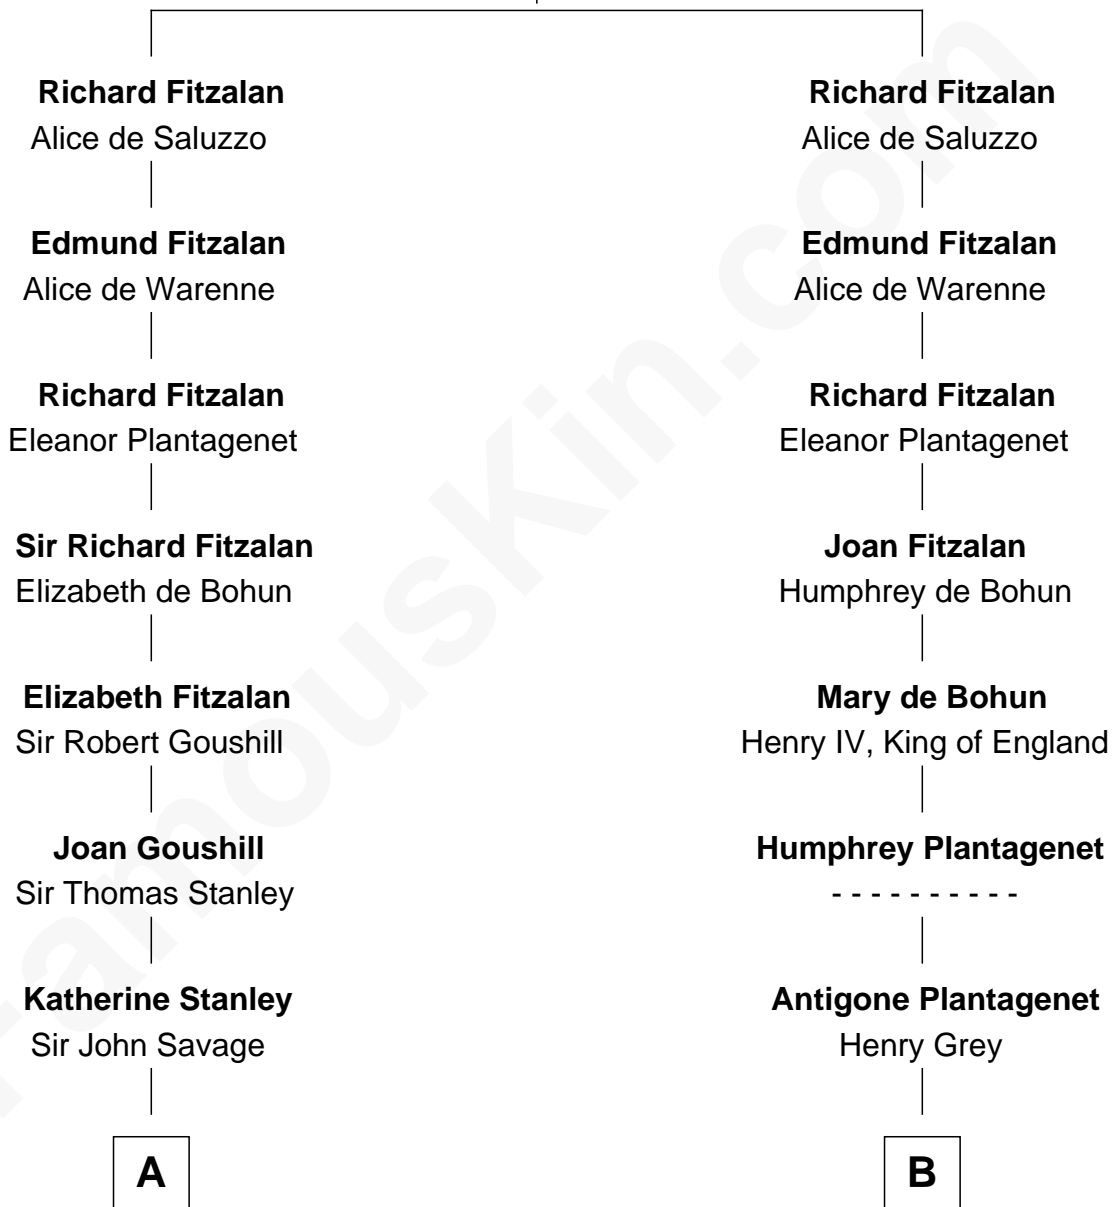

FamousKin.com Relationship Chart of

Randolph Scott

Movie Actor

21st cousin of

Orson Welles

Radio, Stage, and Movie Actor

John Fitzalan
Isabel de Mortimer

C

Catherine Price Strother

Joseph Minor Crane

John William Crane

Margaret Ann Sadler

Joseph Minor Crane

Lavinia Lionberger

Lucy Lionberger Crane

George Grant Scott