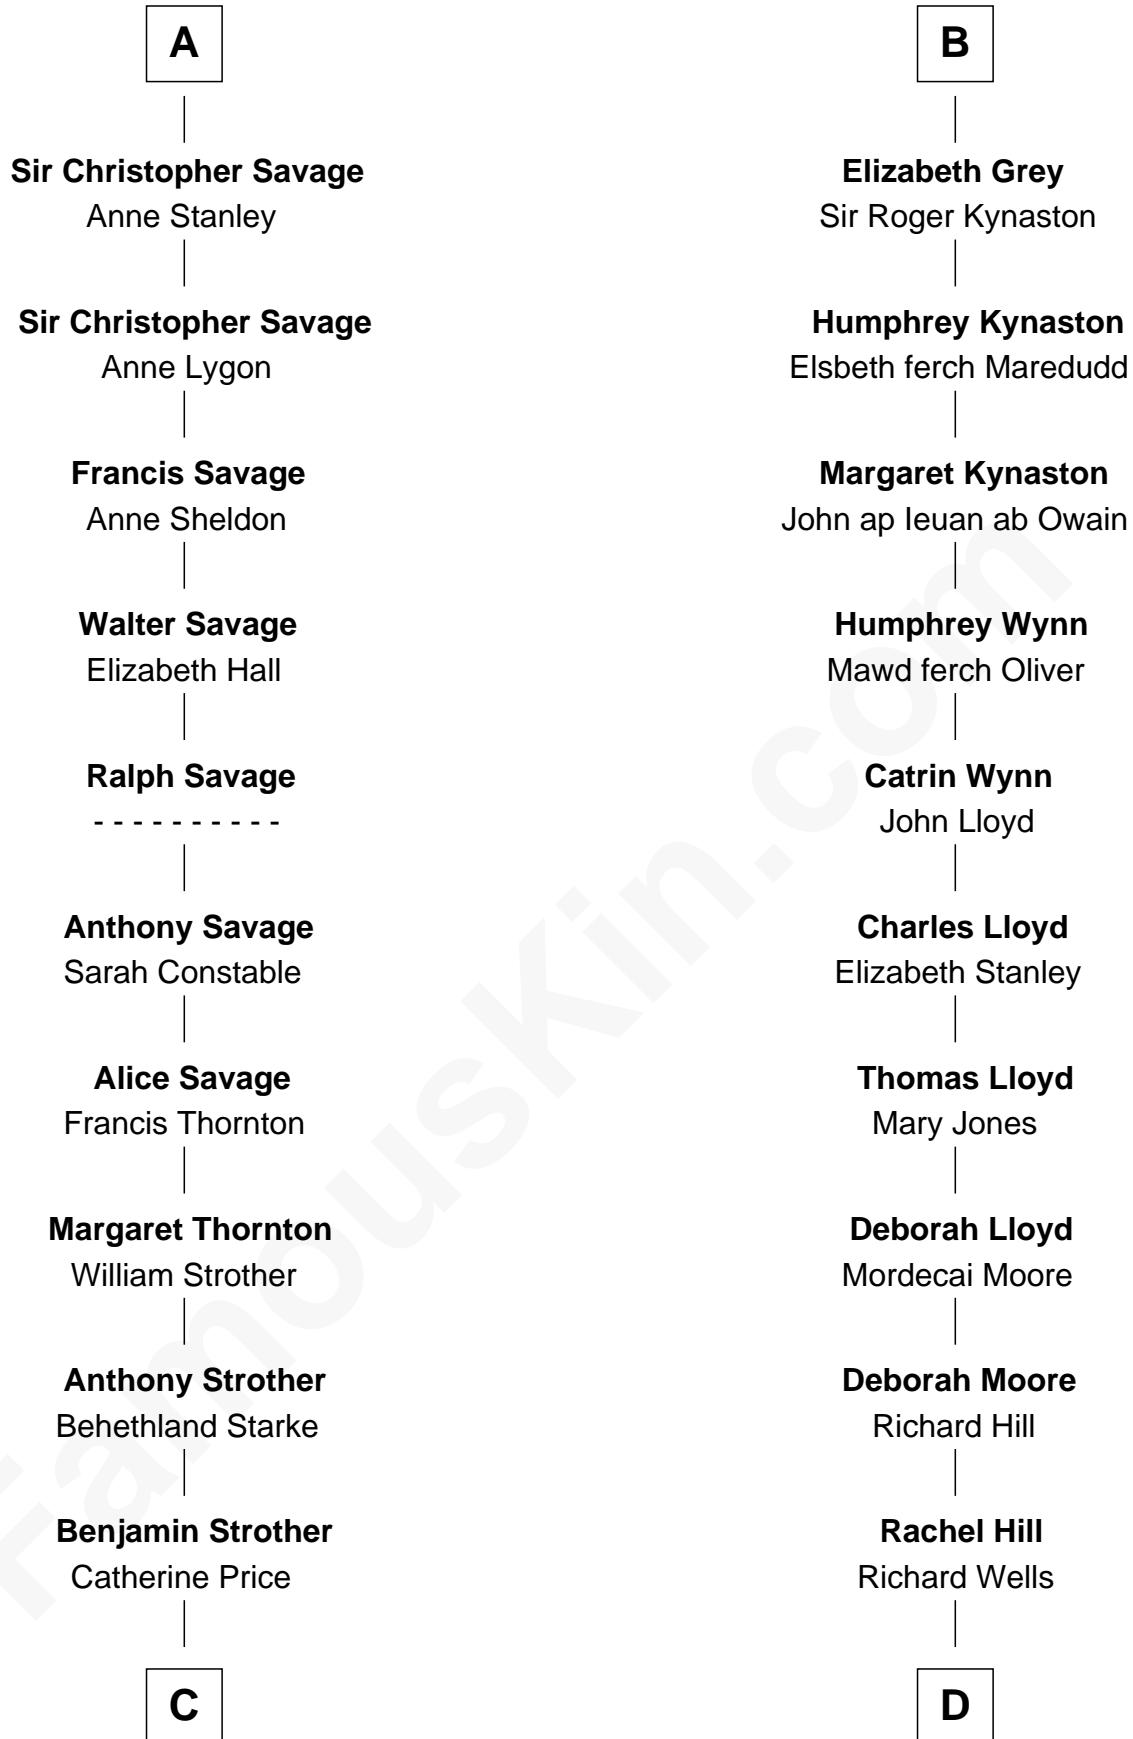

FamousKin.com Relationship Chart of

Randolph Scott

Movie Actor

21st cousin of

Orson Welles

Radio, Stage, and Movie Actor

John Fitzalan
Isabel de Mortimer

C

Catherine Price Strother

Joseph Minor Crane

John William Crane

Margaret Ann Sadler

Joseph Minor Crane

Lavinia Lionberger

Lucy Lionberger Crane

George Grant Scott

Randolph Scott

Movie Actor

D

William Hill Wells

Elizabeth Dagworthy

Henry Hill Welles

Mary Putnam

Richard Jones Welles