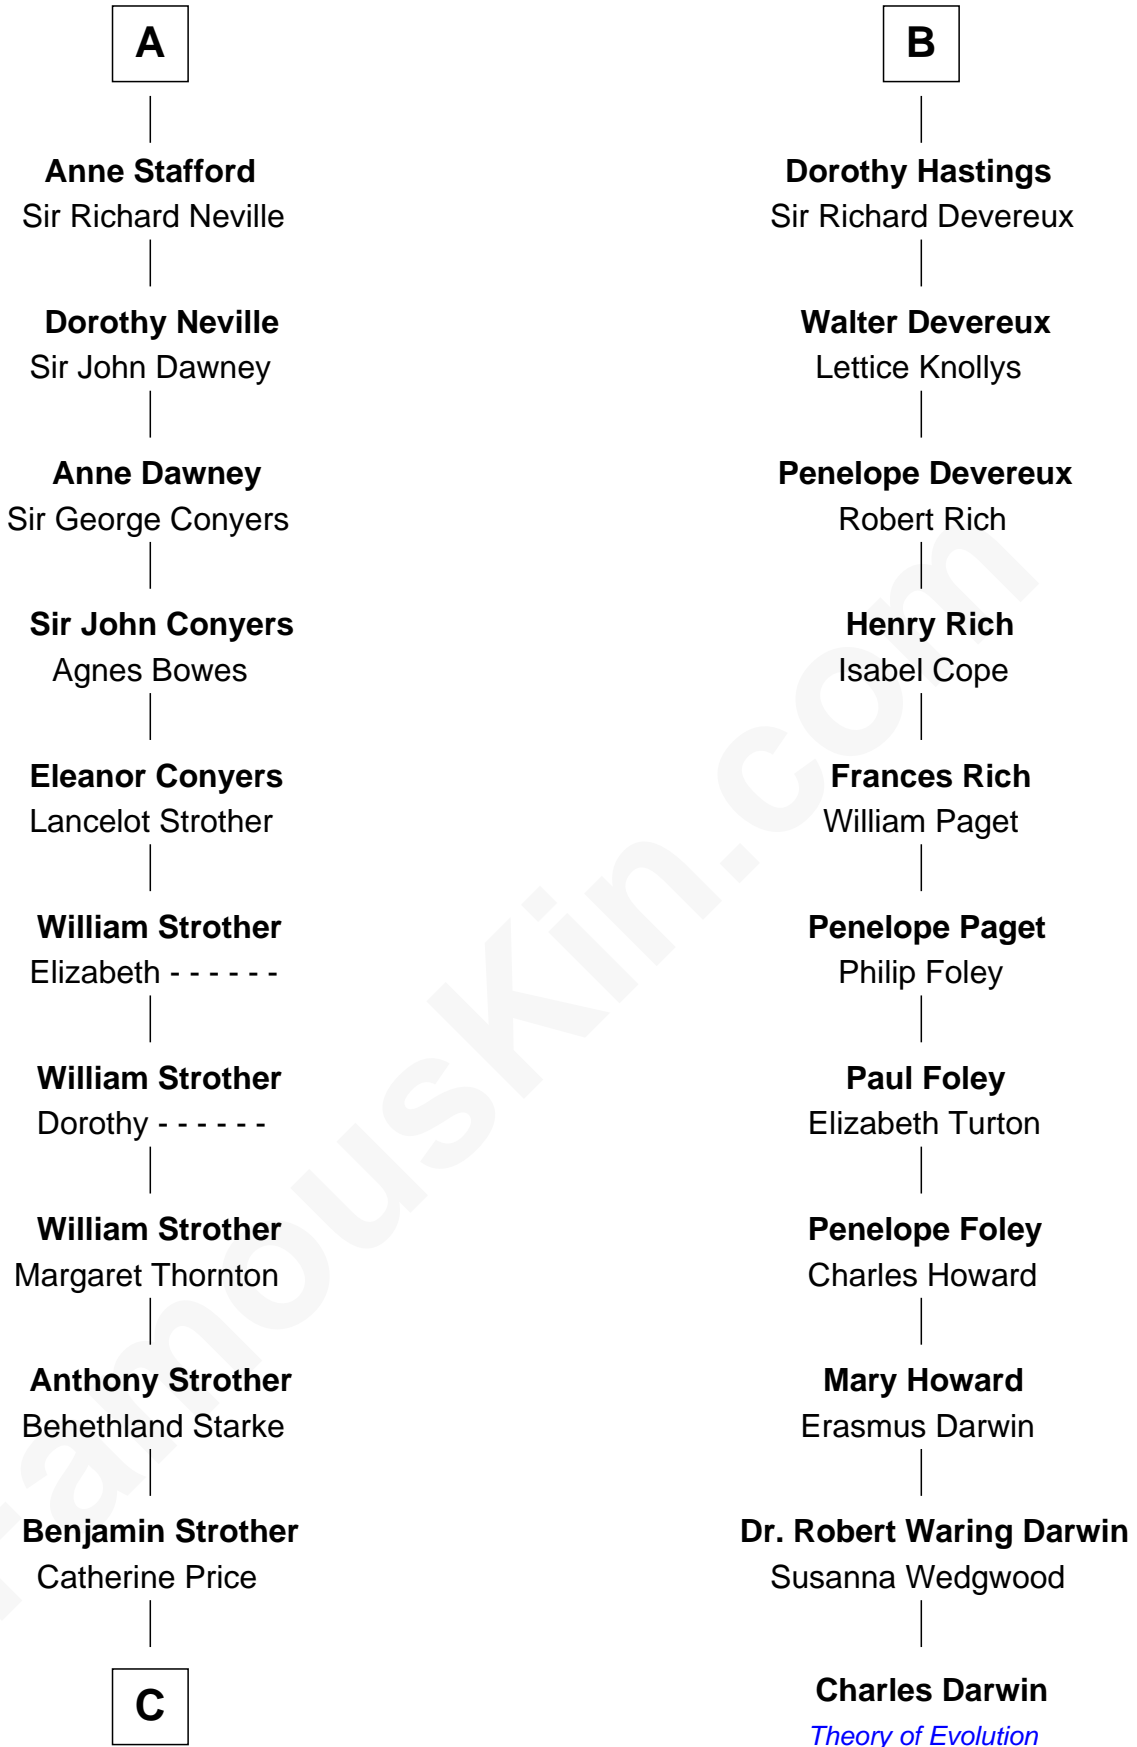

FamousKin.com
Relationship Chart of
Randolph Scott
Movie Actor

17th cousin 4 times removed of

Charles Darwin
Theory of Evolution

John de Botetourte
 Maud FitzThomas

C

—
Catherine Price Strother

Joseph Minor Crane

—
John William Crane

Margaret Ann Sadler

—
Joseph Minor Crane

Lavinia Lionberger

—
Lucy Lionberger Crane

George Grant Scott

—
Randolph Scott

Movie Actor