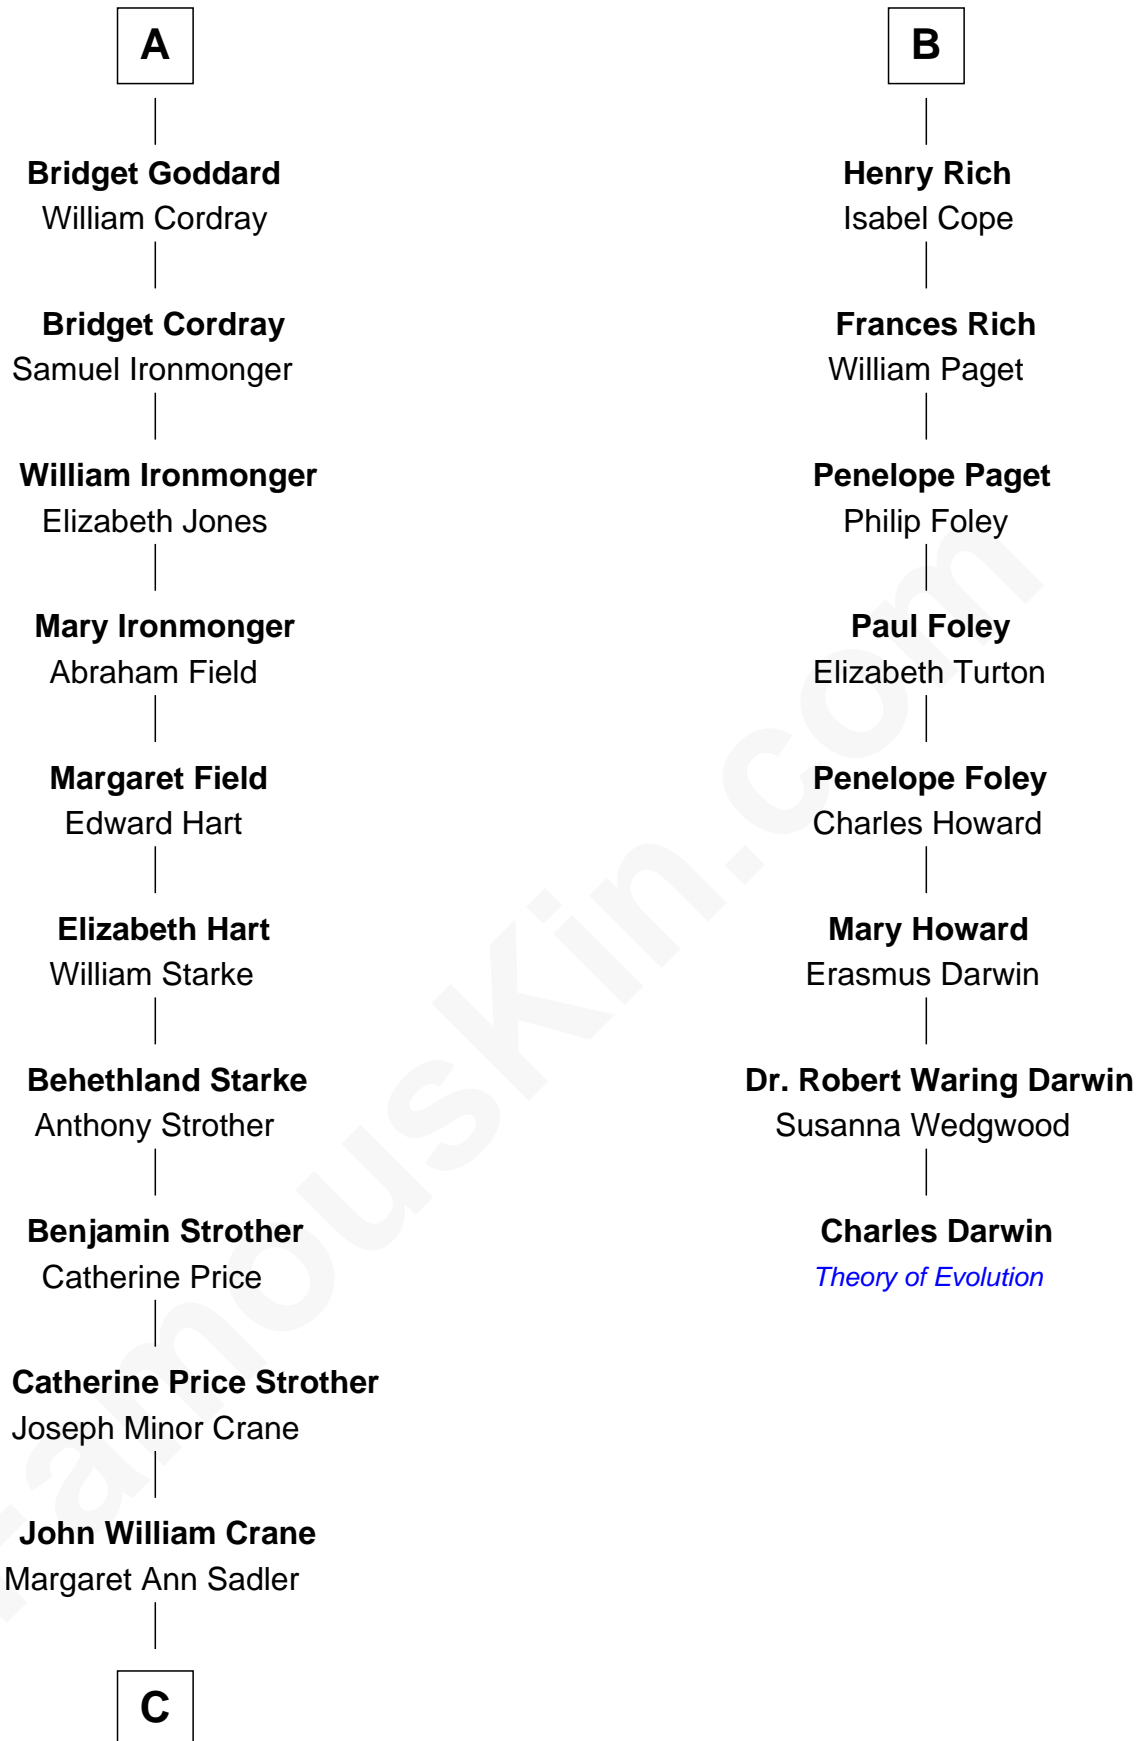

FamousKin.com Relationship Chart of

Randolph Scott

Movie Actor

14th cousin 5 times removed of

Charles Darwin

Theory of Evolution

Sir Thomas Camoys

Elizabeth de Louches

Sir Richard Devereux

Walter Devereux

Lettice Knollys

Penelope Devereux

Robert Rich

B

C

—
Joseph Minor Crane