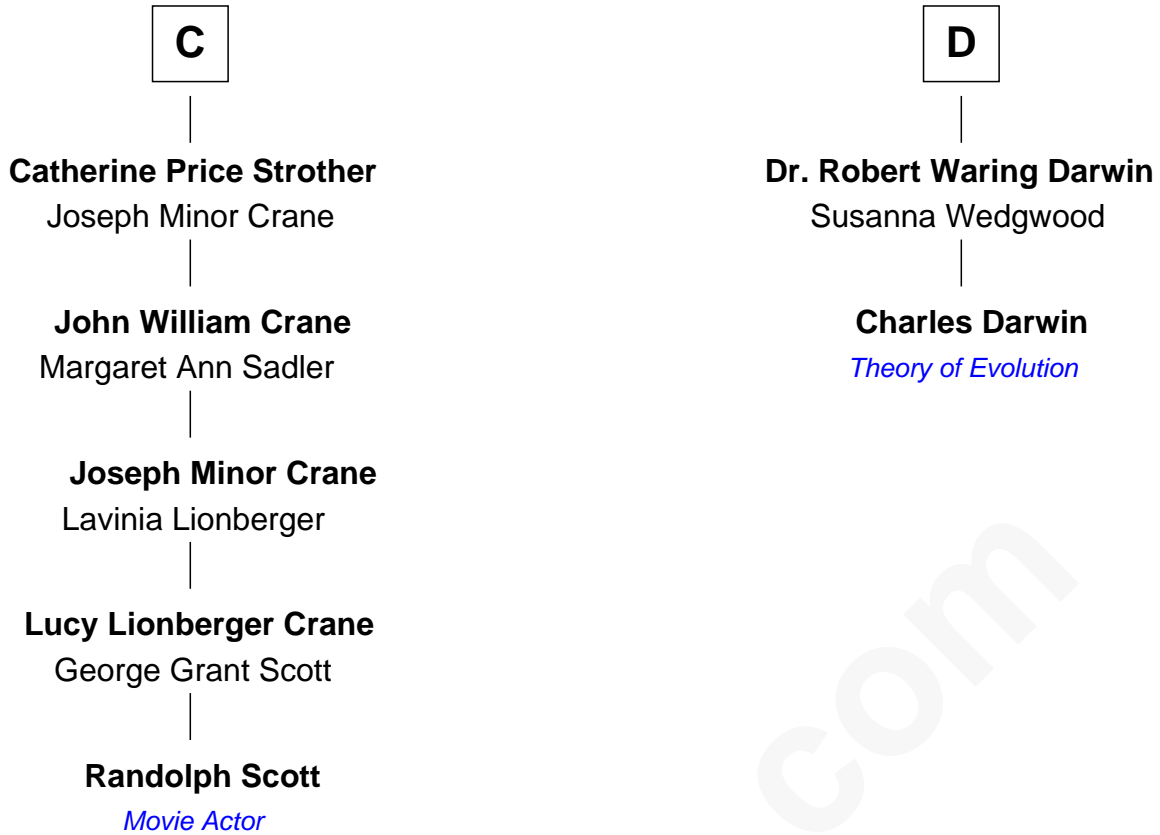

FamousKin.com Relationship Chart of

Randolph Scott

Movie Actor

18th cousin 3 times removed of

Charles Darwin

Theory of Evolution

Sir William de Beauchamp

Isabel Mauduit

Sir Walter de Beauchamp

Alice de Tony

Giles de Beauchamp

Catherine de Bures

John de Beauchamp

Elizabeth - - - - -

Sir William de Beauchamp

Catherine de Ufflete

James Butler

Sir Thomas Butler

Anne Hankeford

Margaret Butler

Sir William Boleyn

B

FamousKin.com