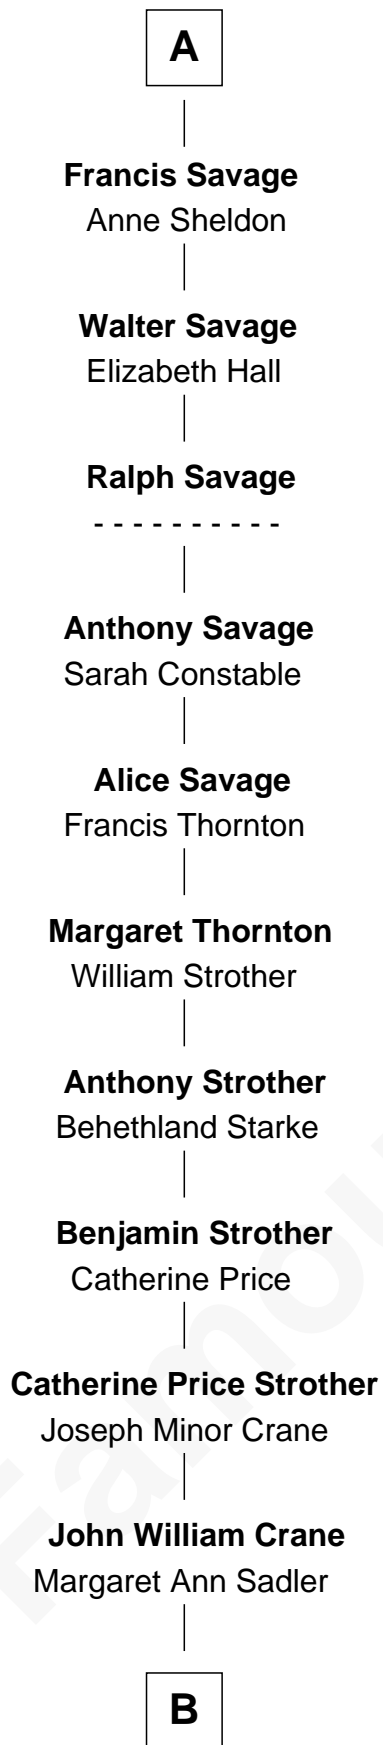

FamousKin.com

Relationship Chart of

Randolph Scott

Movie Actor

6th cousin 13 times removed of

Catherine Parr

6th Wife of King Henry VIII

Edmund Fitzalan

Alice de Warenne

Richard Fitzalan
Eleanor Plantagenet

Sir Richard Fitzalan
Elizabeth de Bohun

Elizabeth Fitzalan
Sir Robert Goushill

Joan Goushill
Sir Thomas Stanley

Katherine Stanley
Sir John Savage

Sir Christopher Savage
Anne Stanley

Sir Christopher Savage
Anne Lygon

A

Aline Fitzalan

Sir Roger le Strange

Lucy le Strange
Sir William Willoughby

Margery Willoughby
Sir William FitzHugh

Sir Henry FitzHugh
Alice de Neville

Elizabeth FitzHugh
Sir William Parr

Sir Thomas Parr
Maud Green

Catherine Parr
6th Wife of King Henry VIII

B

—
Joseph Minor Crane

Lavinia Lionberger

—
Lucy Lionberger Crane

George Grant Scott

—
Randolph Scott