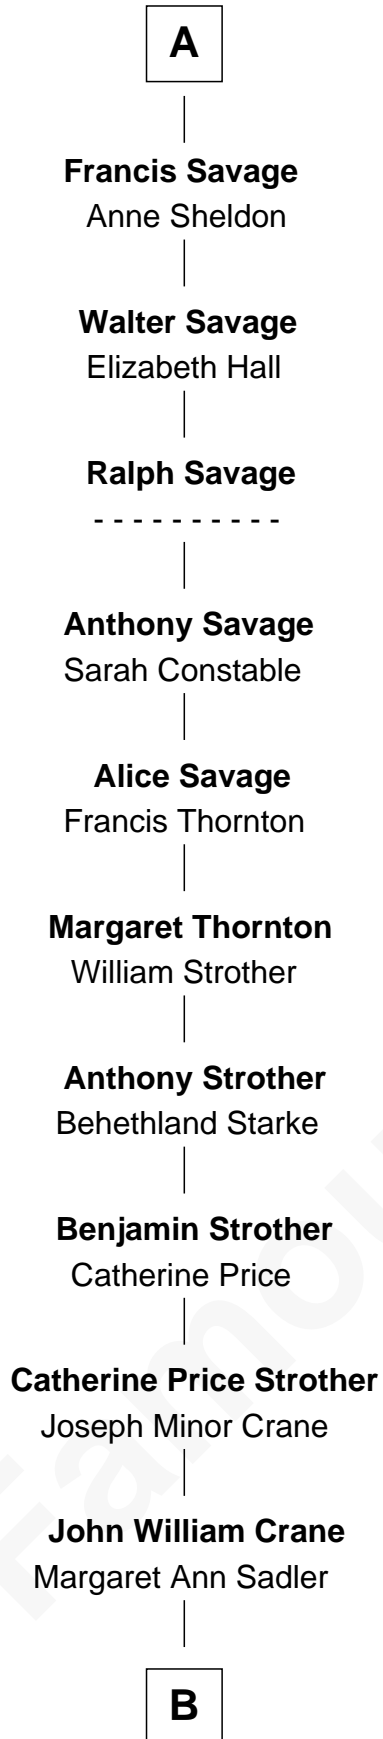

FamousKin.com

Relationship Chart of

Randolph Scott

Movie Actor

7th cousin 12 times removed of

Catherine Parr

6th Wife of King Henry VIII

Humphrey de Bohun
Elizabeth Plantagenet

Sir William de Bohun
Elizabeth de Badlesmere

Elizabeth de Bohun
Sir Richard Fitzalan

Elizabeth Fitzalan
Sir Robert Goushill

Joan Goushill
Sir Thomas Stanley

Katherine Stanley
Sir John Savage

Sir Christopher Savage
Anne Stanley

Sir Christopher Savage
Anne Lygon

A

Eleanor de Bohun
Sir James le Boteler

Pernel le Boteler
Sir Gilbert Talbot

Sir Richard Talbot
Ankaret le Strange

Mary Talbot
Sir Thomas Greene

Sir Thomas Greene
Marine Bellers

Sir Thomas Green
Joan Fogge

Maud Green
Sir Thomas Parr

Catherine Parr
6th Wife of King Henry VIII

B

—
Joseph Minor Crane

Lavinia Lionberger

—
Lucy Lionberger Crane

George Grant Scott