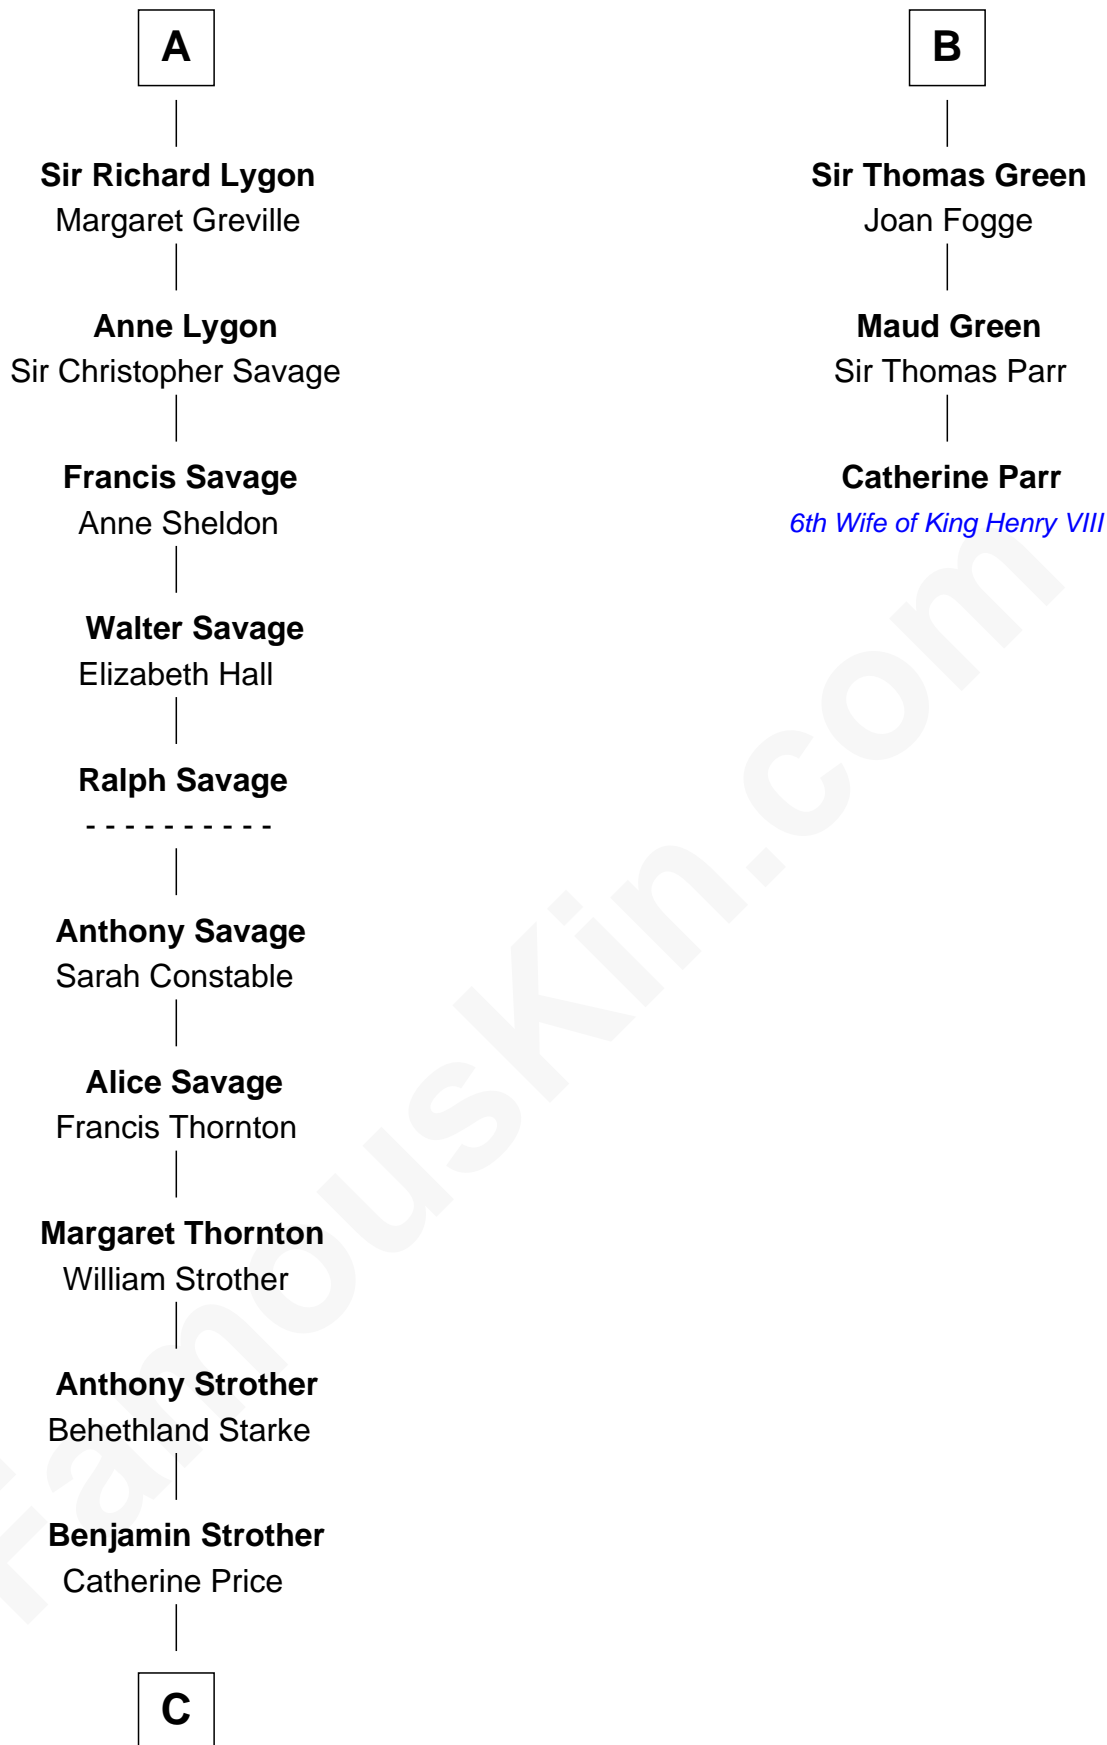

FamousKin.com

Relationship Chart of

Randolph Scott

Movie Actor

9th cousin 12 times removed of

Catherine Parr

6th Wife of King Henry VIII

C

—
Catherine Price Strother

Joseph Minor Crane

—
John William Crane

Margaret Ann Sadler

—
Joseph Minor Crane

Lavinia Lionberger

—
Lucy Lionberger Crane

George Grant Scott