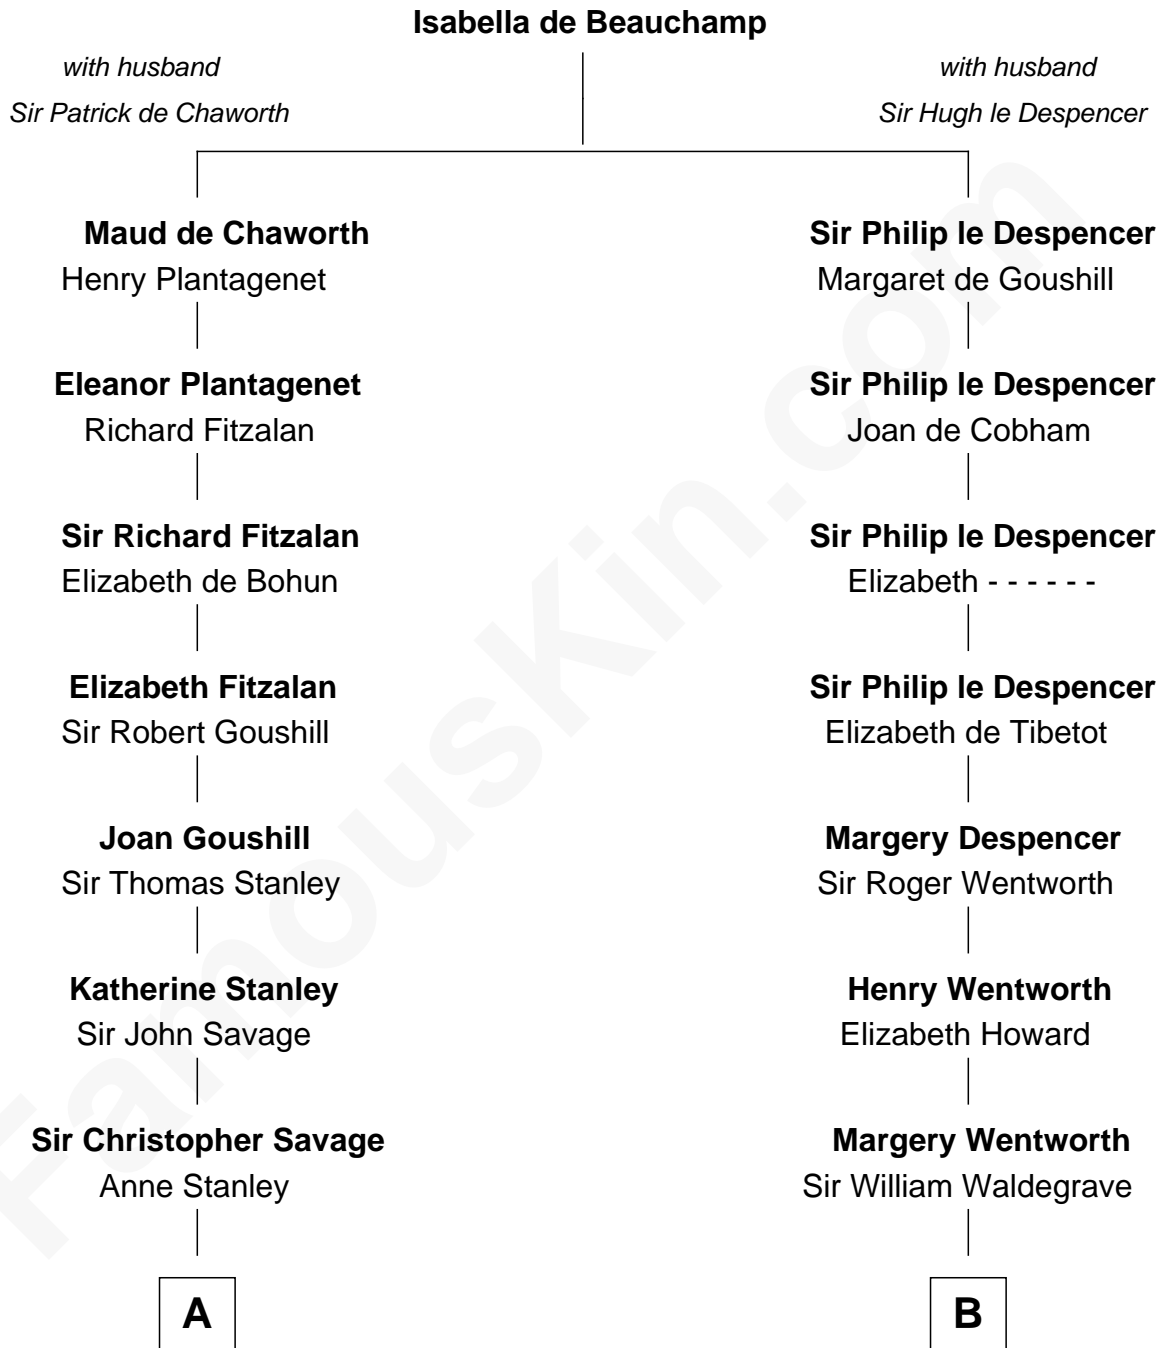

# FamousKin.com Relationship Chart of

**Randolph Scott**

*Movie Actor*

20th cousin 1 time removed of

**Maggie Gyllenhaal**

*Movie Actress*

**C**

**John William Crane**  
Margaret Ann Sadler

**Joseph Minor Crane**  
Lavinia Lionberger

**Lucy Lionberger Crane**  
George Grant Scott

**Randolph Scott**  
*Movie Actor*

**D**

**Anders Leonard Gyllenhaal**  
Selma Amanda Nelson

**Leonard Ephraim Gyllenhaal**  
Philo Pendleton