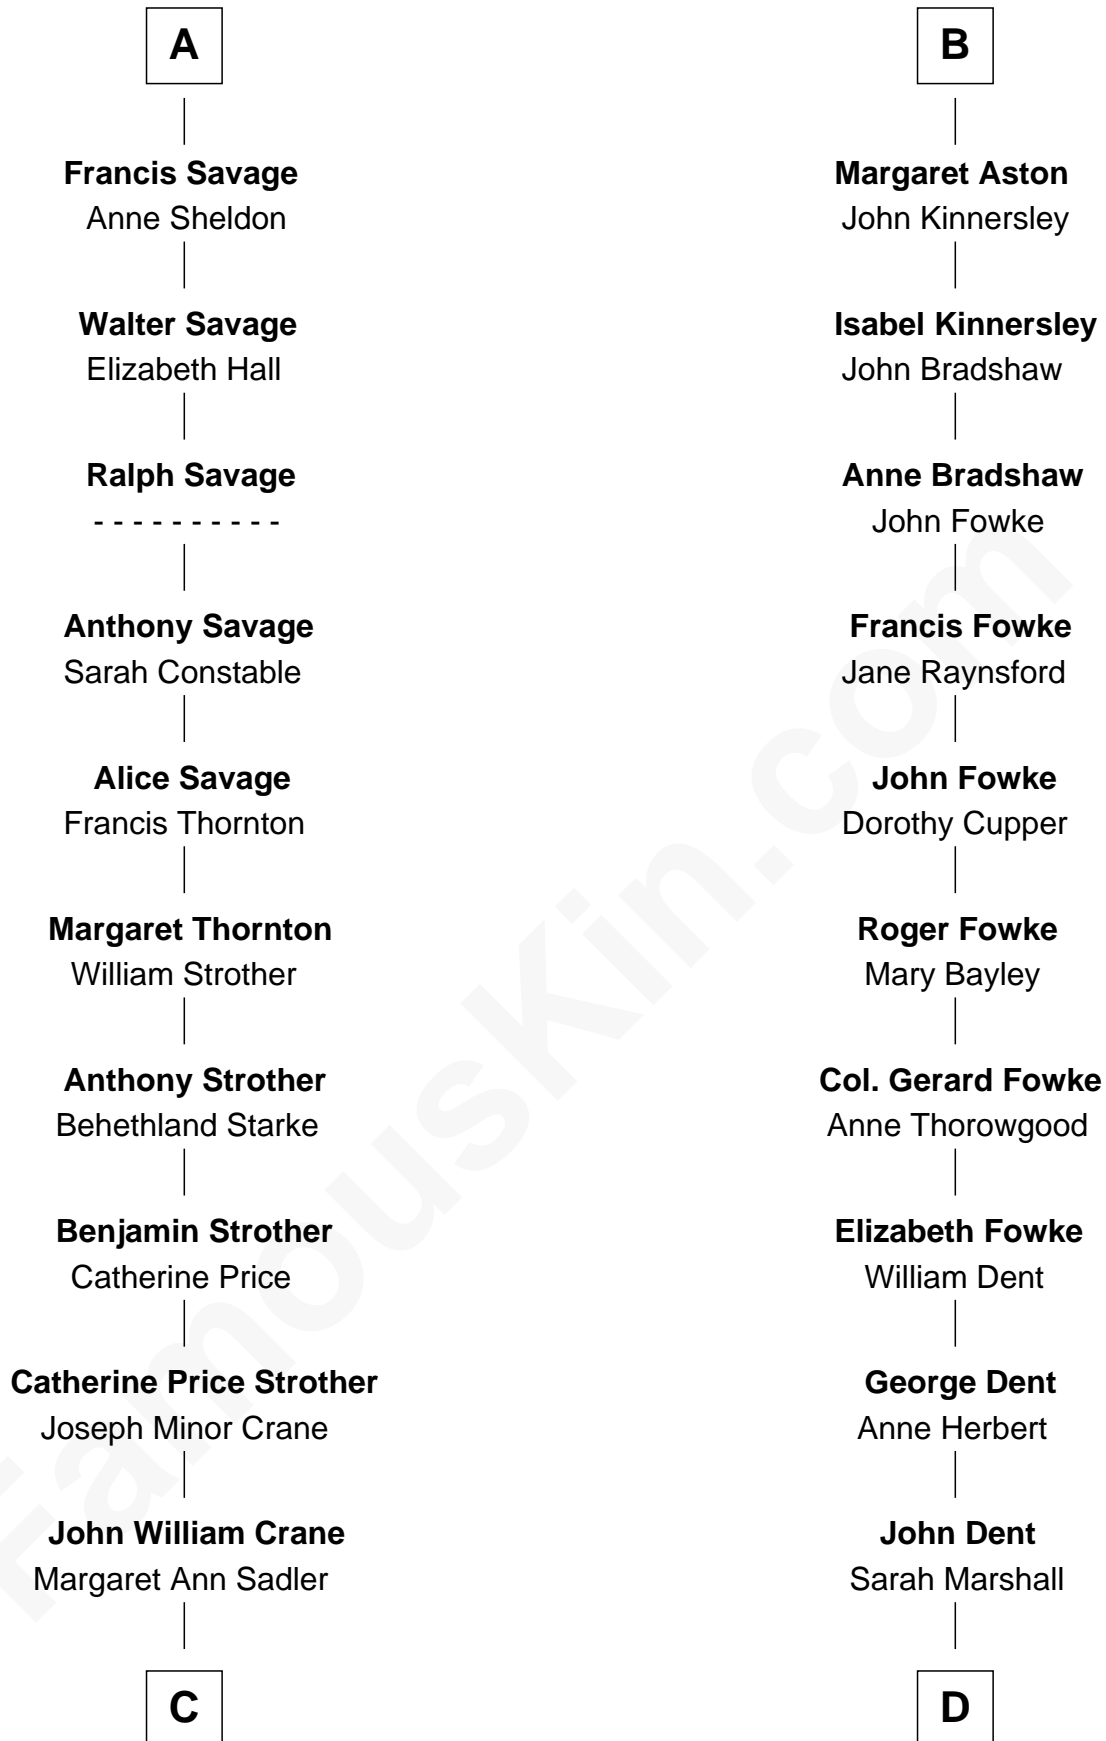

FamousKin.com

Relationship Chart of

Randolph Scott

Movie Actor

19th cousin of

General James Longstreet
Confederate Army - U.S. Civil War

Bartholomew de Badlesmere

Margaret de Clare

Sir William de Ros

Maud de Roos

John de Welles

Margery de Welles

Stephen le Scrope

Maude le Scrope

Sir Baldwin Freville

Joyce Freville

Sir Roger Aston

Sir Robert Aston

Isabel Brereton

John Aston

Elizabeth Delves

B

C

Joseph Minor Crane

Lavinia Lionberger

Lucy Lionberger Crane

George Grant Scott

Randolph Scott

Movie Actor

D

Thomas Marshall Dent

Anne Magruder