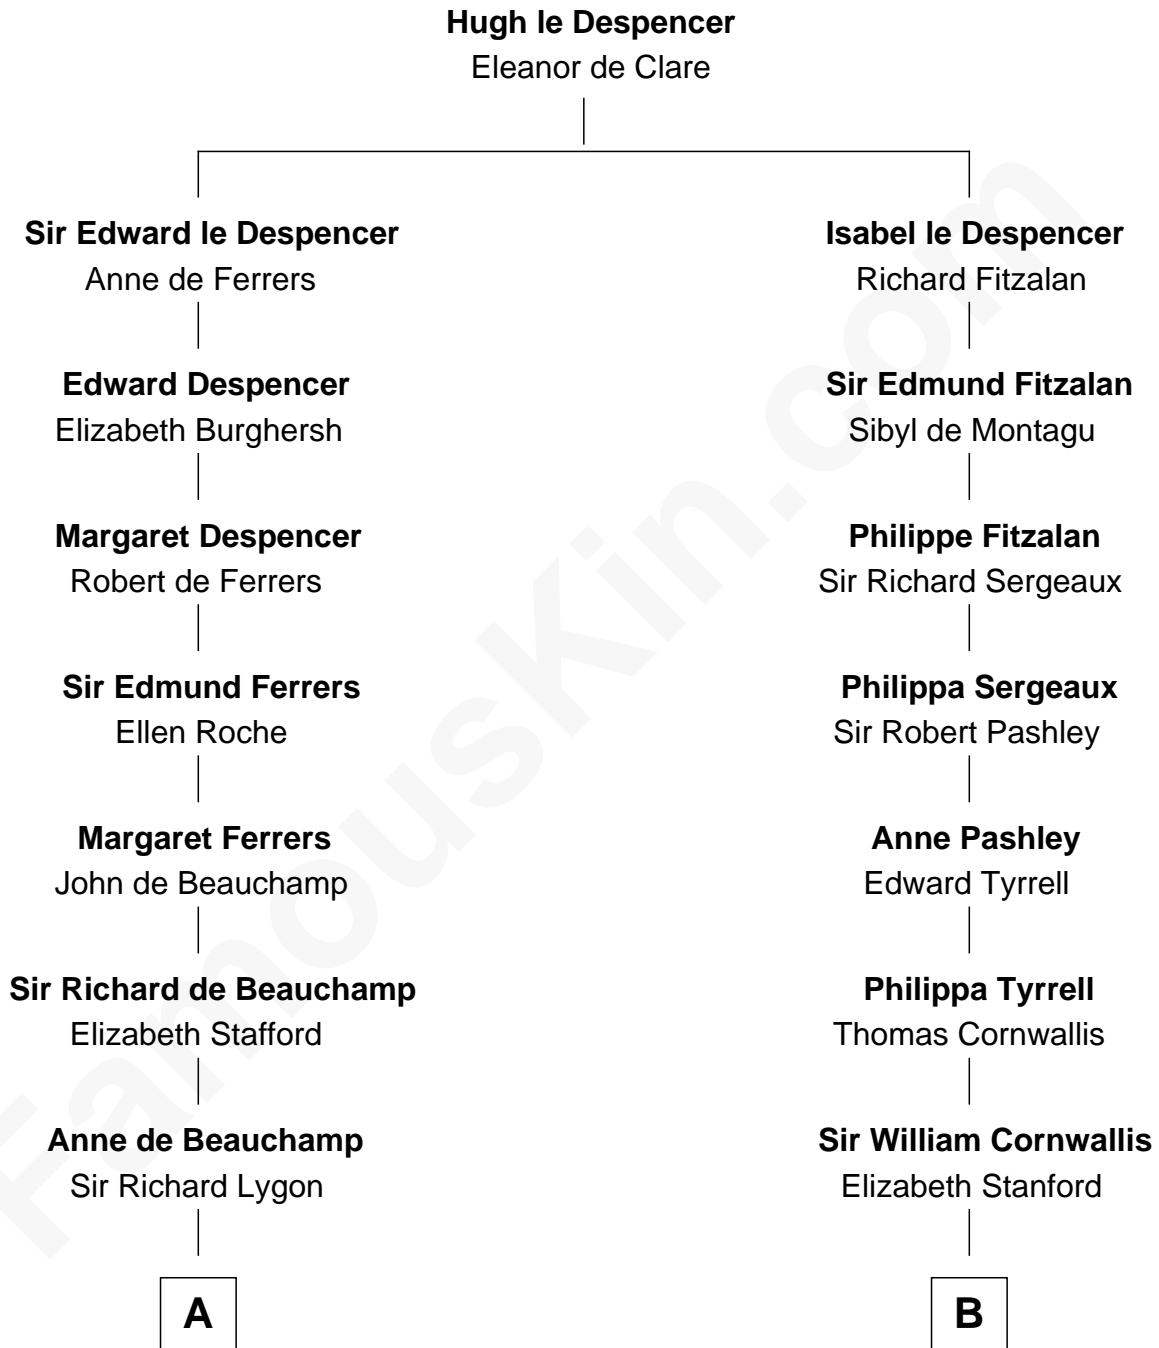

FamousKin.com
Relationship Chart of
Randolph Scott
Movie Actor

18th cousin 3 times removed of
General James Longstreet
Confederate Army - U.S. Civil War

C

Catherine Price Strother

Joseph Minor Crane

John William Crane

Margaret Ann Sadler

Joseph Minor Crane

Lavinia Lionberger

Lucy Lionberger Crane

George Grant Scott

Randolph Scott

Movie Actor

D