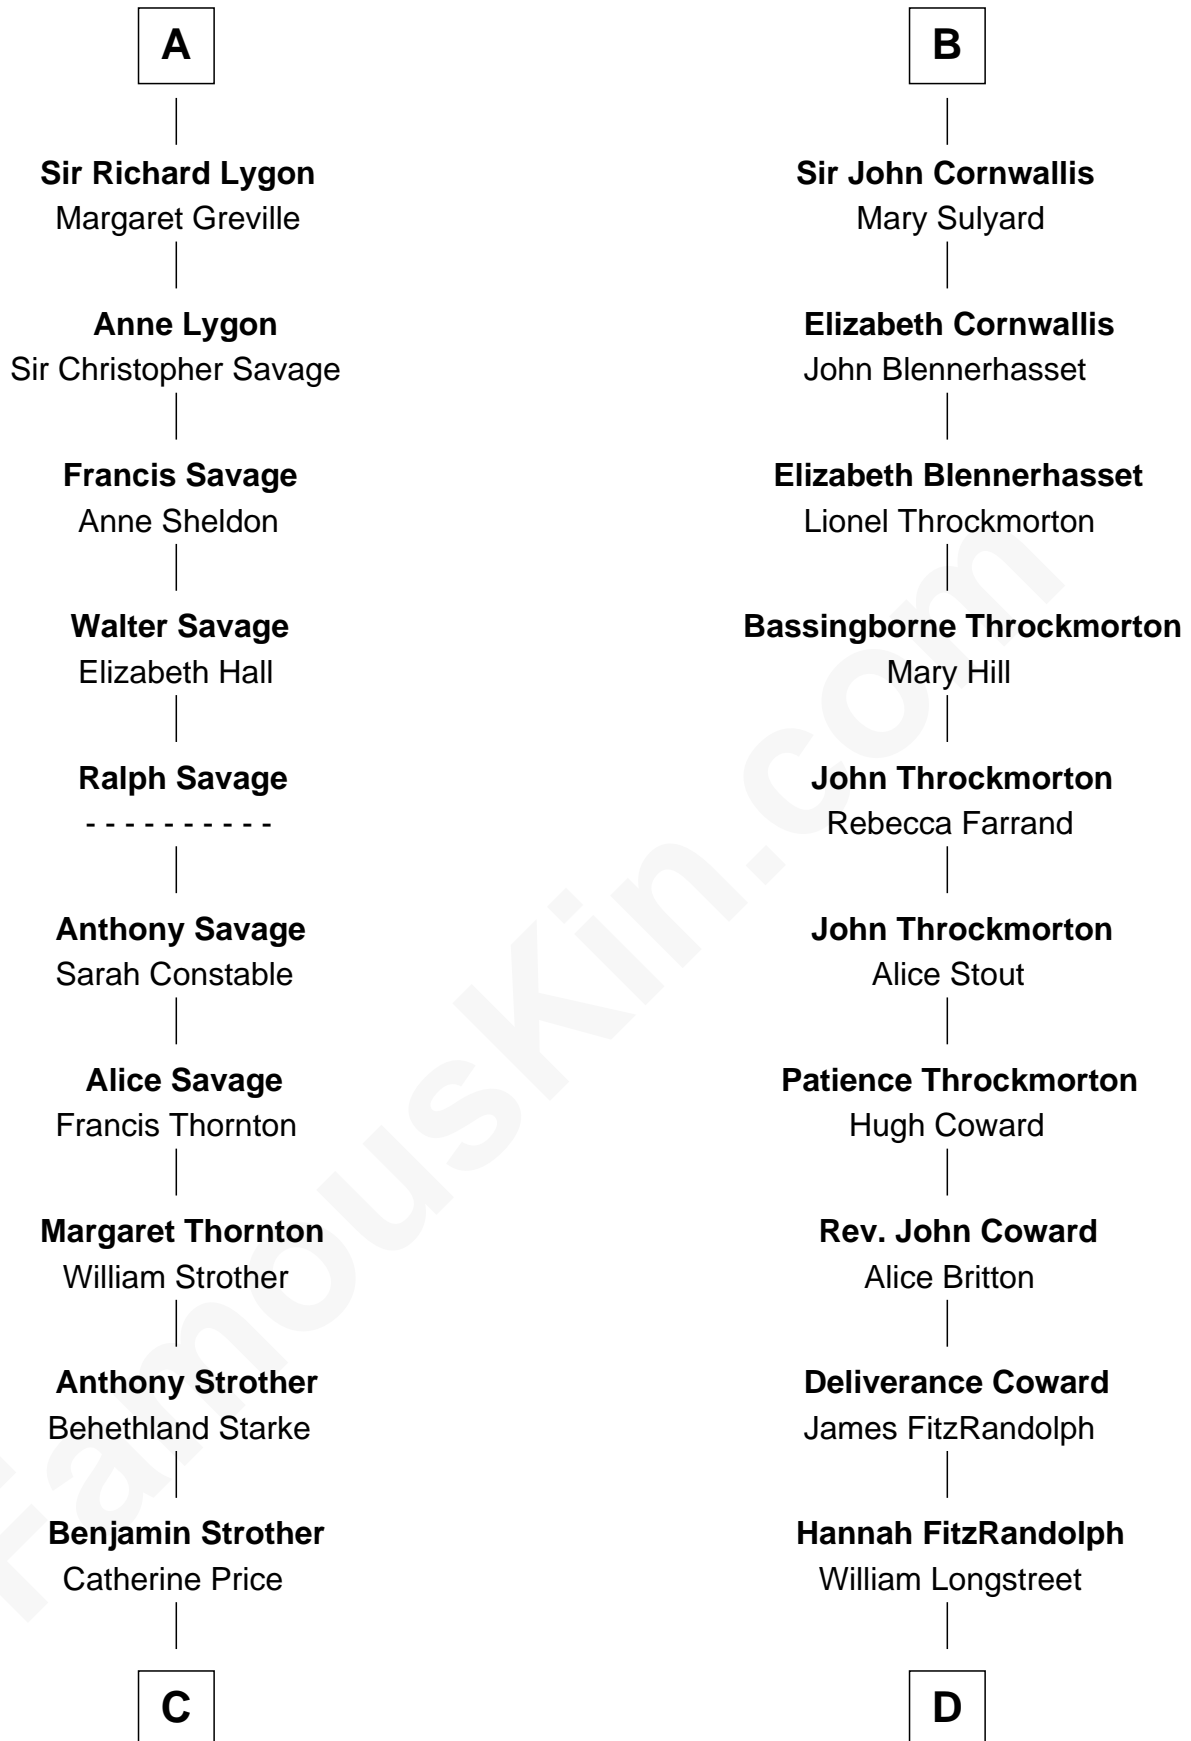

FamousKin.com
Relationship Chart of
Randolph Scott
Movie Actor

18th cousin 3 times removed of
General James Longstreet
Confederate Army - U.S. Civil War

C

Catherine Price Strother

Joseph Minor Crane

John William Crane

Margaret Ann Sadler

Joseph Minor Crane

Lavinia Lionberger

Lucy Lionberger Crane

George Grant Scott

Randolph Scott

Movie Actor

D