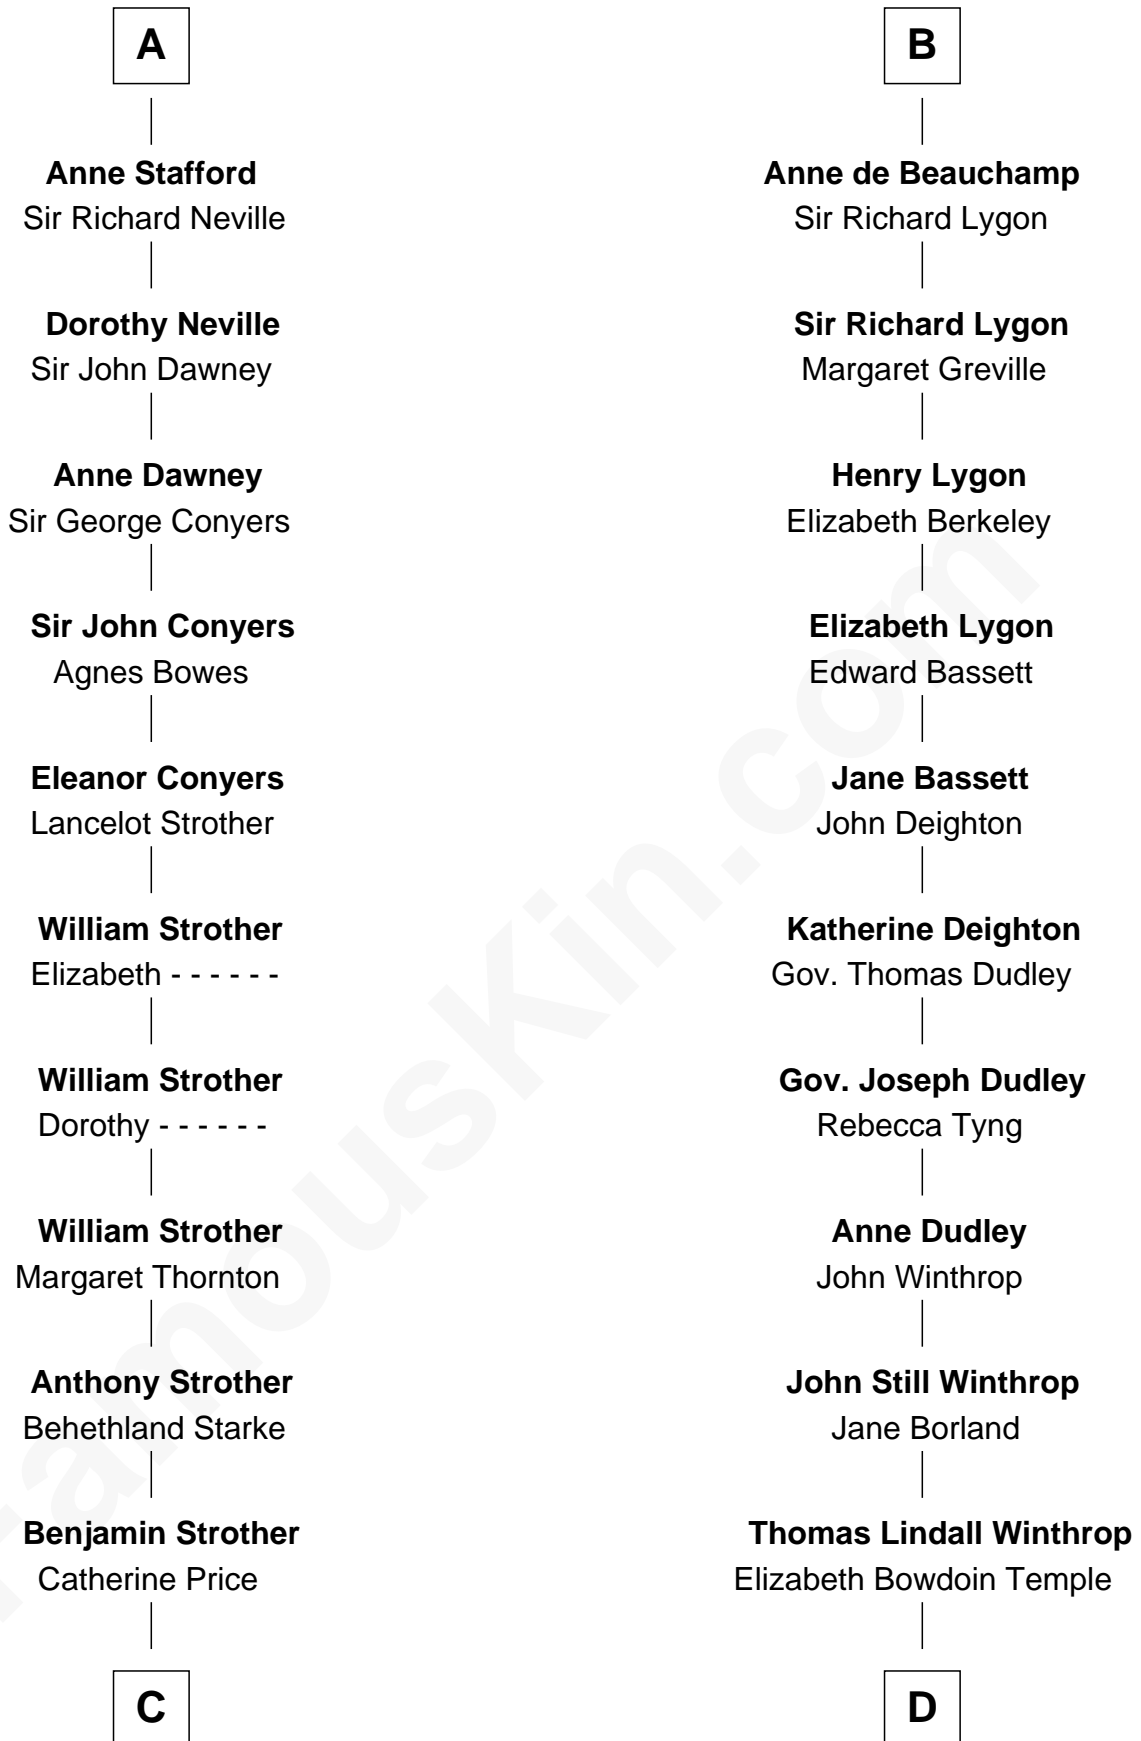

FamousKin.com Relationship Chart of

Randolph Scott

Movie Actor

21st cousin of

John Kerry

68th U.S. Secretary of State

John de Botetourte

Maud FitzThomas

C

Catherine Price Strother

Joseph Minor Crane

John William Crane

Margaret Ann Sadler

Joseph Minor Crane

Lavinia Lionberger

Lucy Lionberger Crane

George Grant Scott

Randolph Scott

Movie Actor

D

Robert Charles Winthrop

Elizabeth Cabot Blanchard

Robert Charles Winthrop

Elizabeth Mason