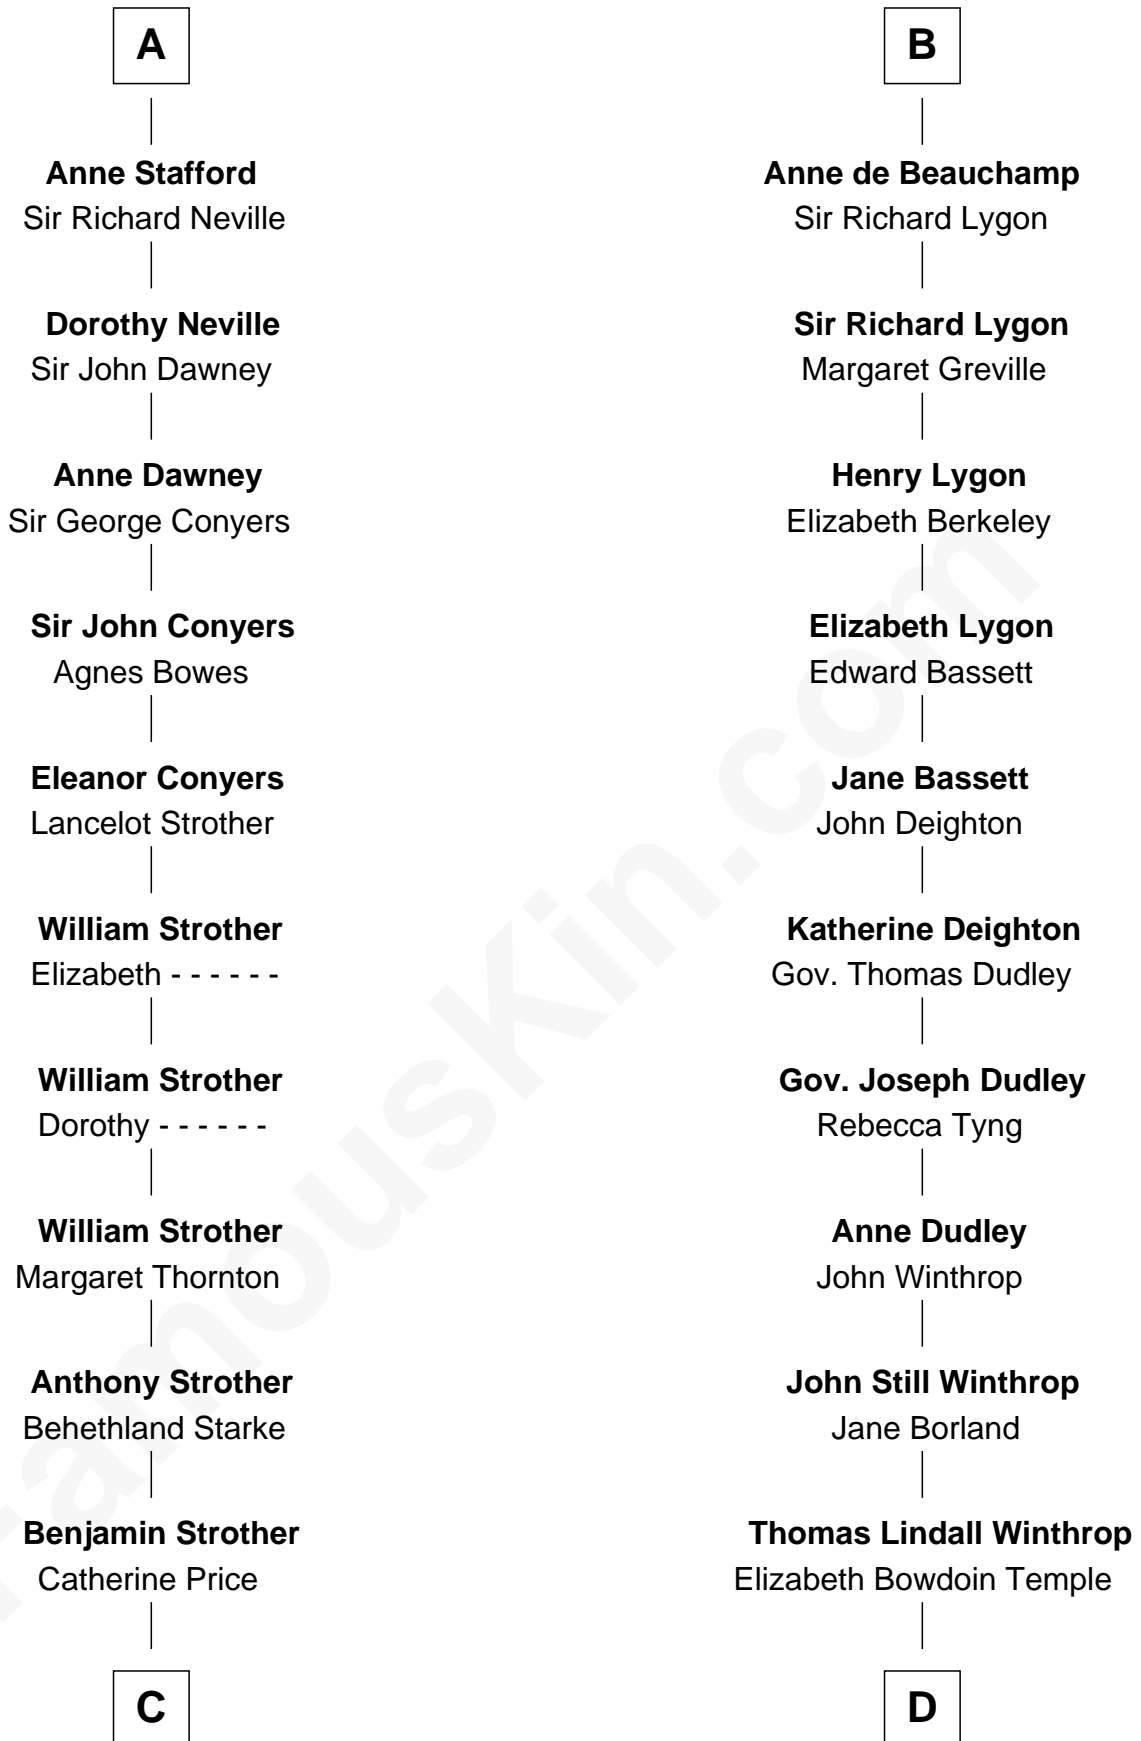

FamousKin.com Relationship Chart of

Randolph Scott

Movie Actor

21st cousin of

John Kerry

68th U.S. Secretary of State

Warin Mainwaring

Agnes Arderne

Sir William Trussell

Sir Warin Trussell

Maud de St. Philibert

Maud Trussell

Sir John de Hastang

Maud de Hastang

Ralph Stafford

Sir Humphrey Stafford

Elizabeth Burdet

Sir Humphrey Stafford

Eleanor Aylesbury

Elizabeth Stafford

Sir Richard de Beauchamp

B

C

Catherine Price Strother

Joseph Minor Crane

John William Crane

Margaret Ann Sadler

Joseph Minor Crane

Lavinia Lionberger

Lucy Lionberger Crane

George Grant Scott

Randolph Scott