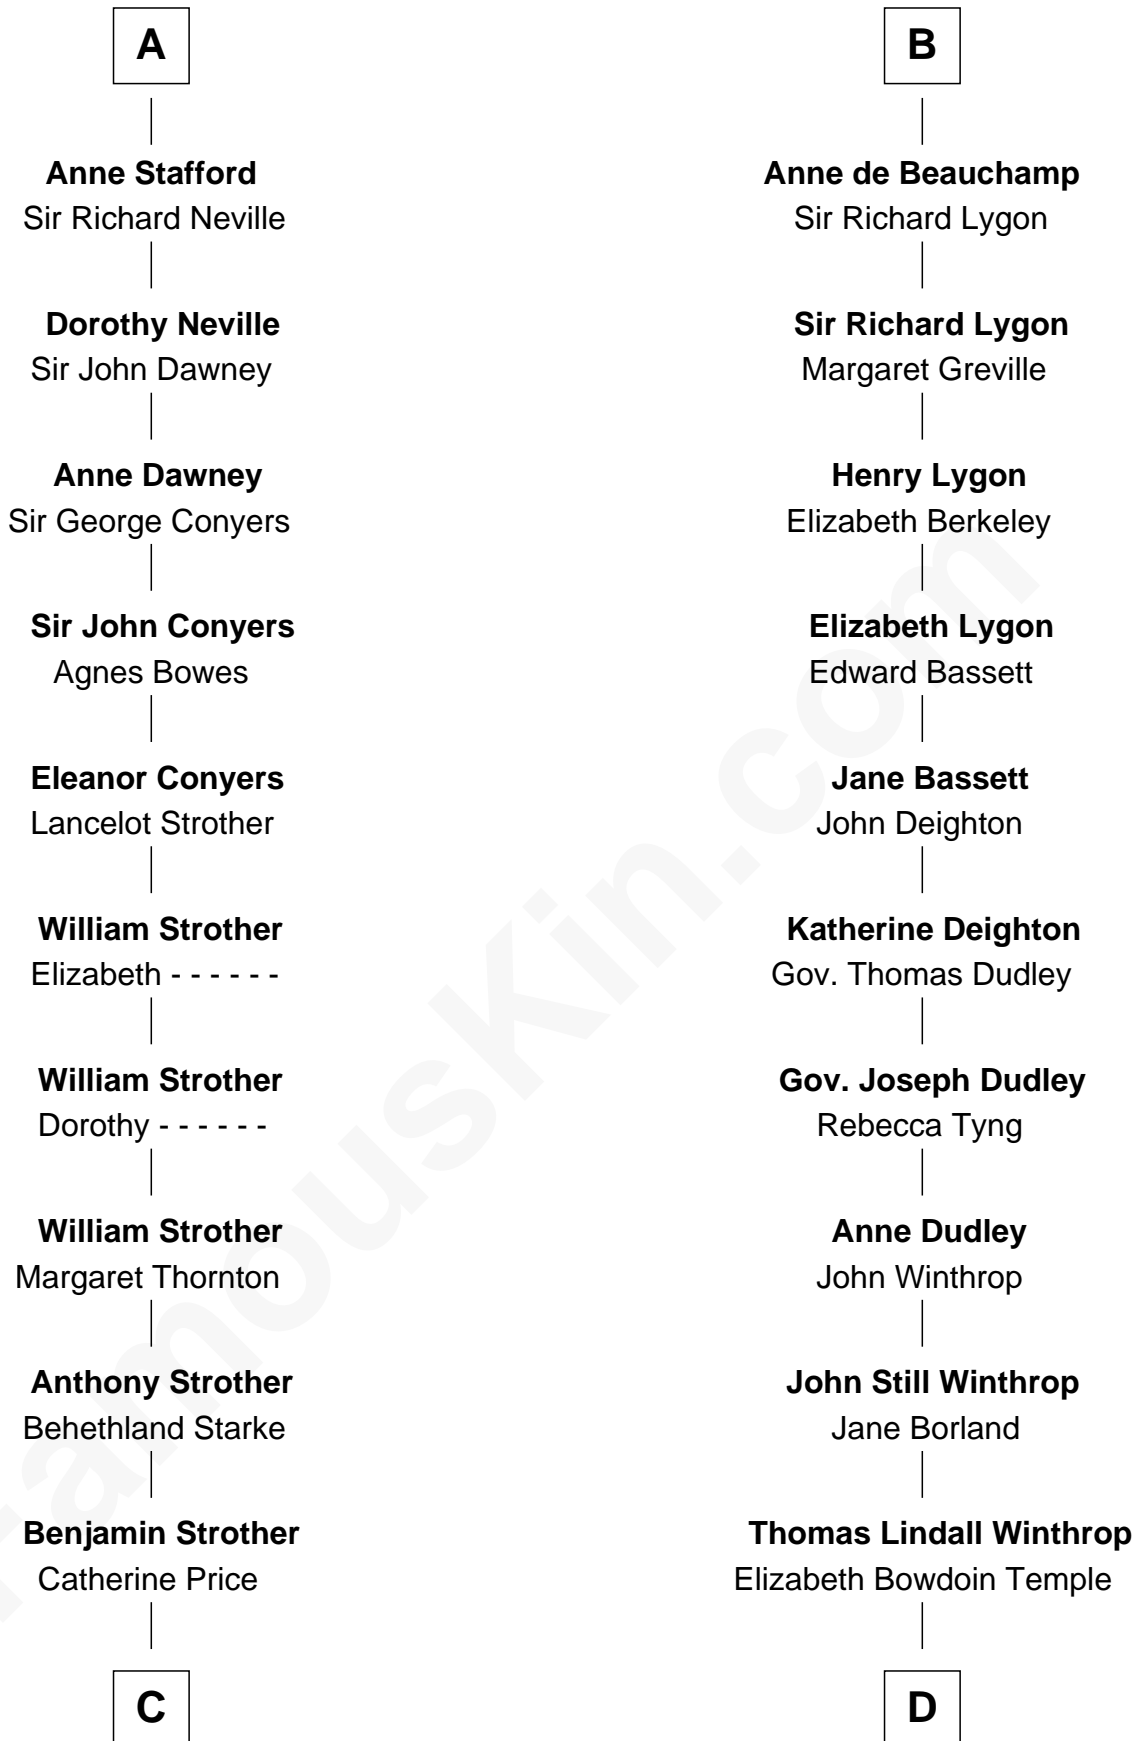

FamousKin.com Relationship Chart of

Randolph Scott

Movie Actor

21st cousin of

John Kerry

68th U.S. Secretary of State

Sir Roger de Huntingfield

Joice d'Engaine

Sir Richard Basset

Sir Ralph Basset

Joan - - - - -

Joan Basset

Thomas de Aylesbury

Sir John Aylesbury

Isabel - - - - -

Sir Thomas Aylesbury

Katherine Pabenham

Eleanor Aylesbury

Sir Humphrey Stafford

Elizabeth Stafford

Sir Richard de Beauchamp

B

C

Catherine Price Strother

Joseph Minor Crane

John William Crane

Margaret Ann Sadler

Joseph Minor Crane

Lavinia Lionberger

Lucy Lionberger Crane

George Grant Scott

Randolph Scott