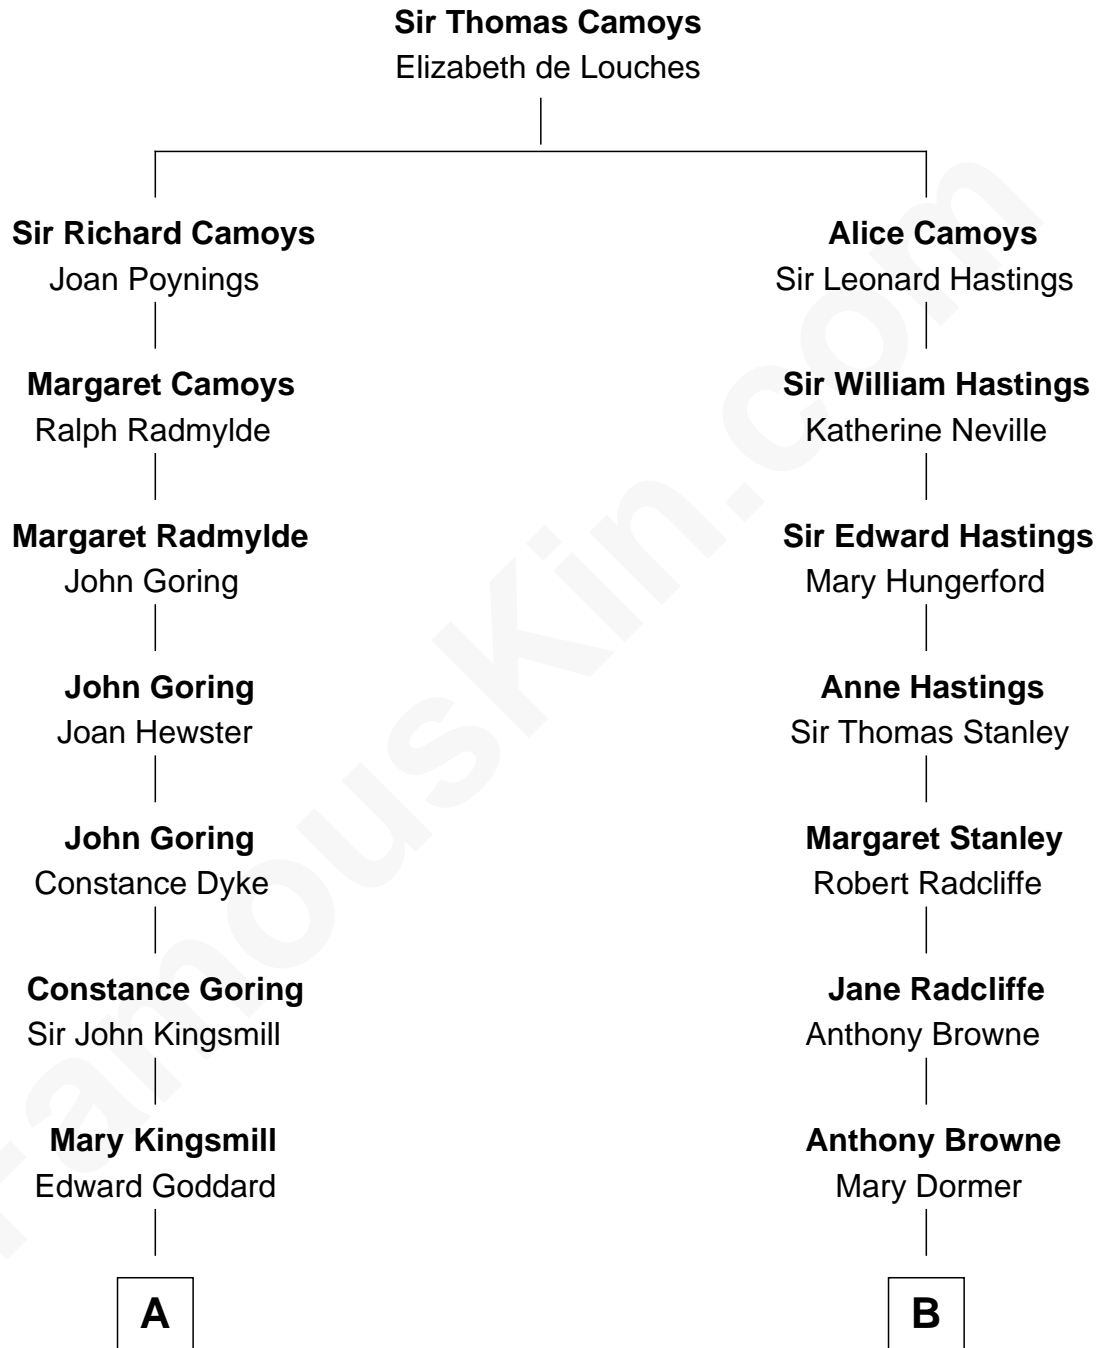

FamousKin.com
Relationship Chart of
Randolph Scott
Movie Actor

18th cousin 1 time removed of
John Kerry
68th U.S. Secretary of State

FamousKin.com