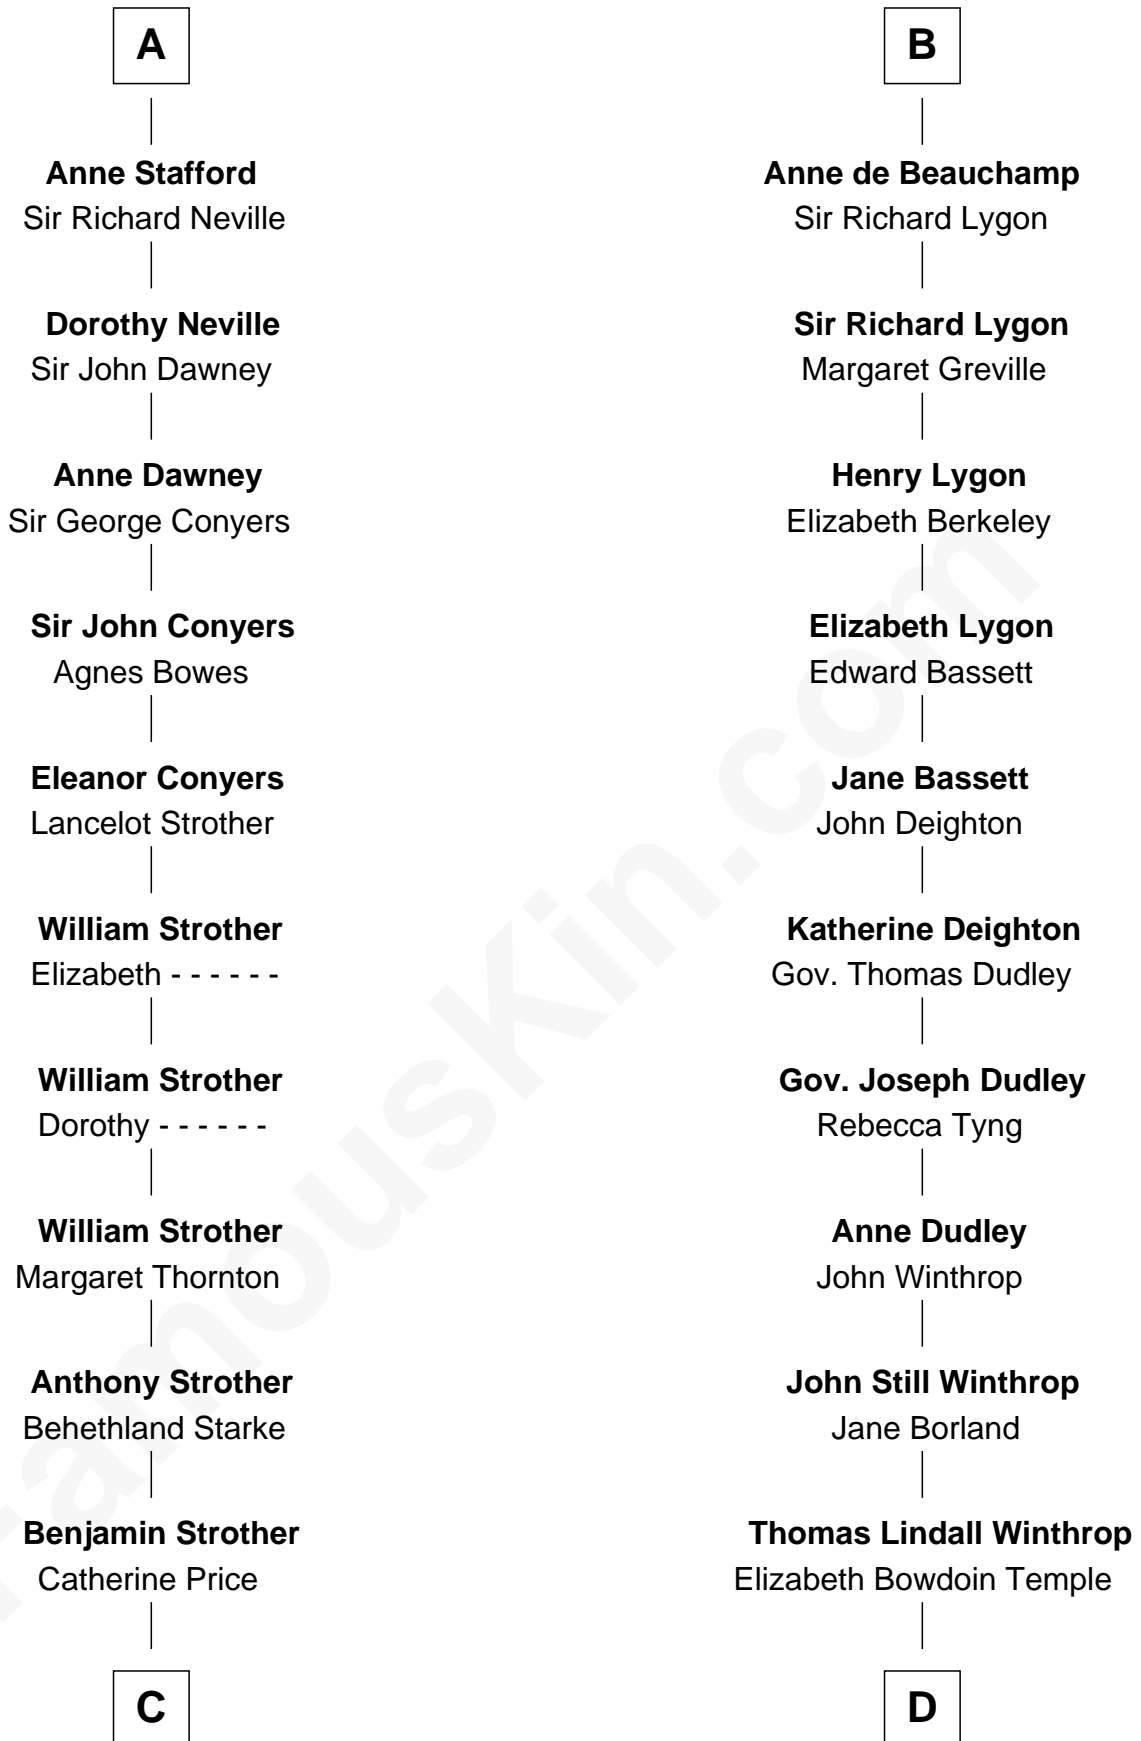

FamousKin.com Relationship Chart of

Randolph Scott

Movie Actor

21st cousin of

John Kerry

68th U.S. Secretary of State

C

Catherine Price Strother

Joseph Minor Crane

John William Crane

Margaret Ann Sadler

Joseph Minor Crane

Lavinia Lionberger

Lucy Lionberger Crane

George Grant Scott

Randolph Scott

Movie Actor

D

Robert Charles Winthrop

Elizabeth Cabot Blanchard

Robert Charles Winthrop

Elizabeth Mason

Margaret Tyndal Winthrop

James Grant Forbes