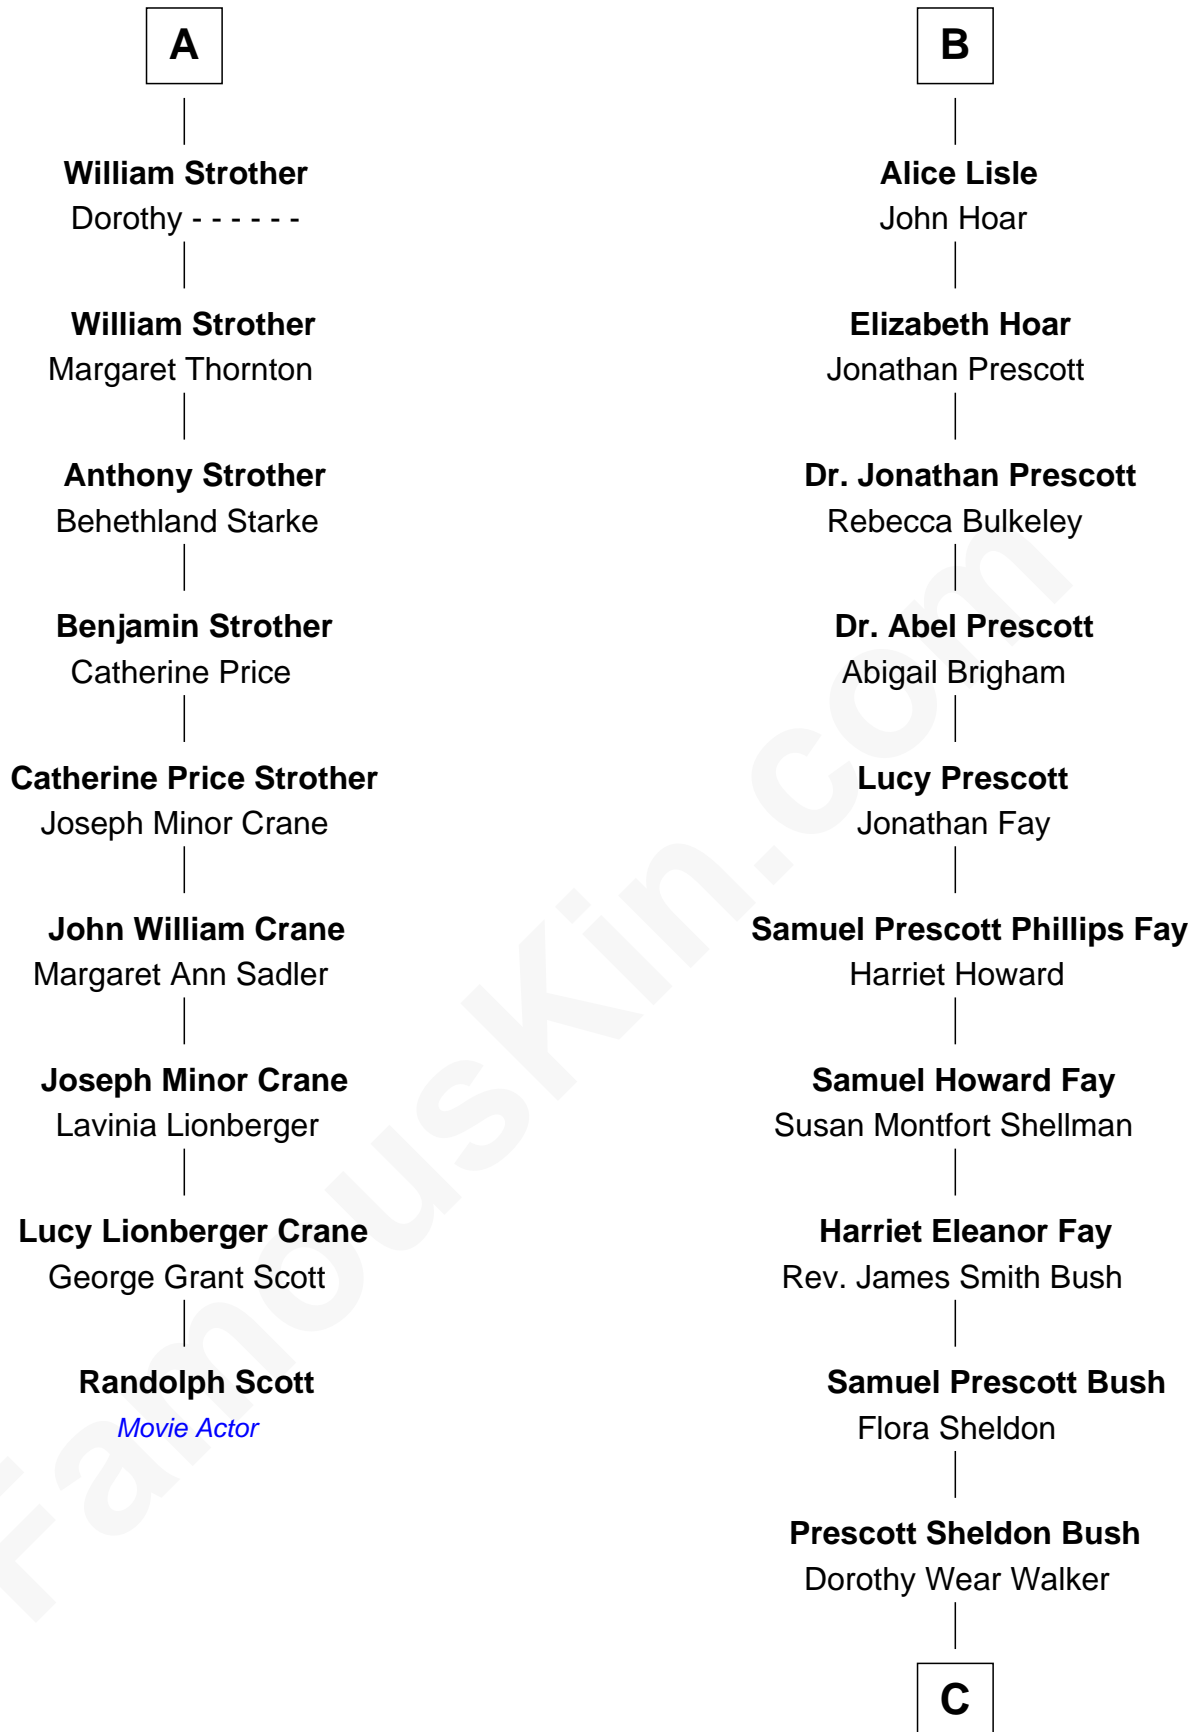

FamousKin.com Relationship Chart of

Randolph Scott

Movie Actor

15th cousin 3 times removed of

Jeb Bush

43rd Governor of Florida

Sir Humphrey Stafford

Eleanor Aylesbury

C

George Herbert Walker Bush

Barbara Pierce

Jeb Bush

43rd Governor of Florida

FamousKin.com