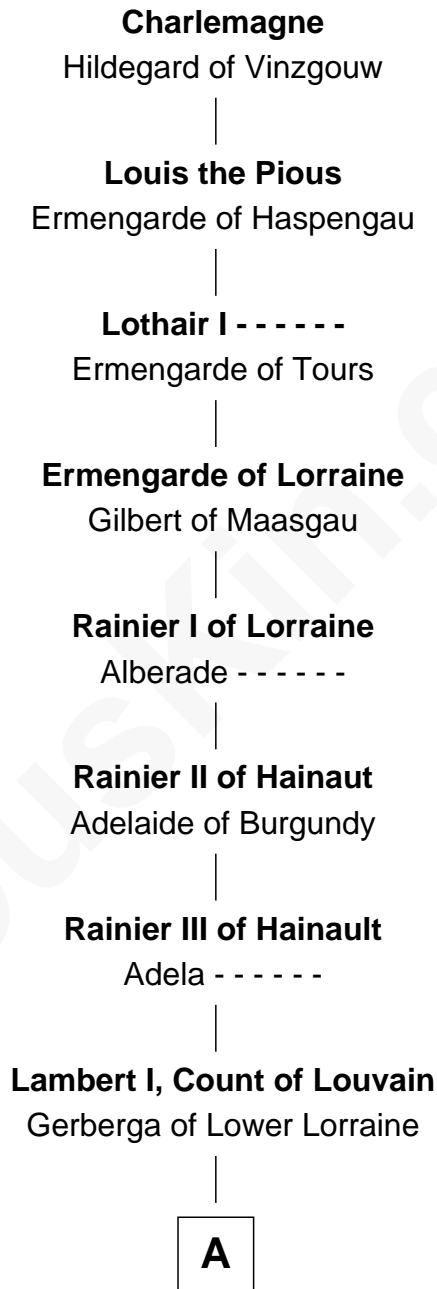

FamousKin.com Relationship Chart of

Randolph Scott

Movie Actor

35th Great-grandson of

Charlemagne

King of the Franks

A

Lambert II, Count of Louvain

Oda of Lorraine

Henry II, Count of Louvain

Adela of Orthen

Gottfried I, Count of Louvain

Ide de Chiny

Godfrey II, Count of Louvain

Luitgarde of Sulzbach

Godfrey III, Count of Louvain