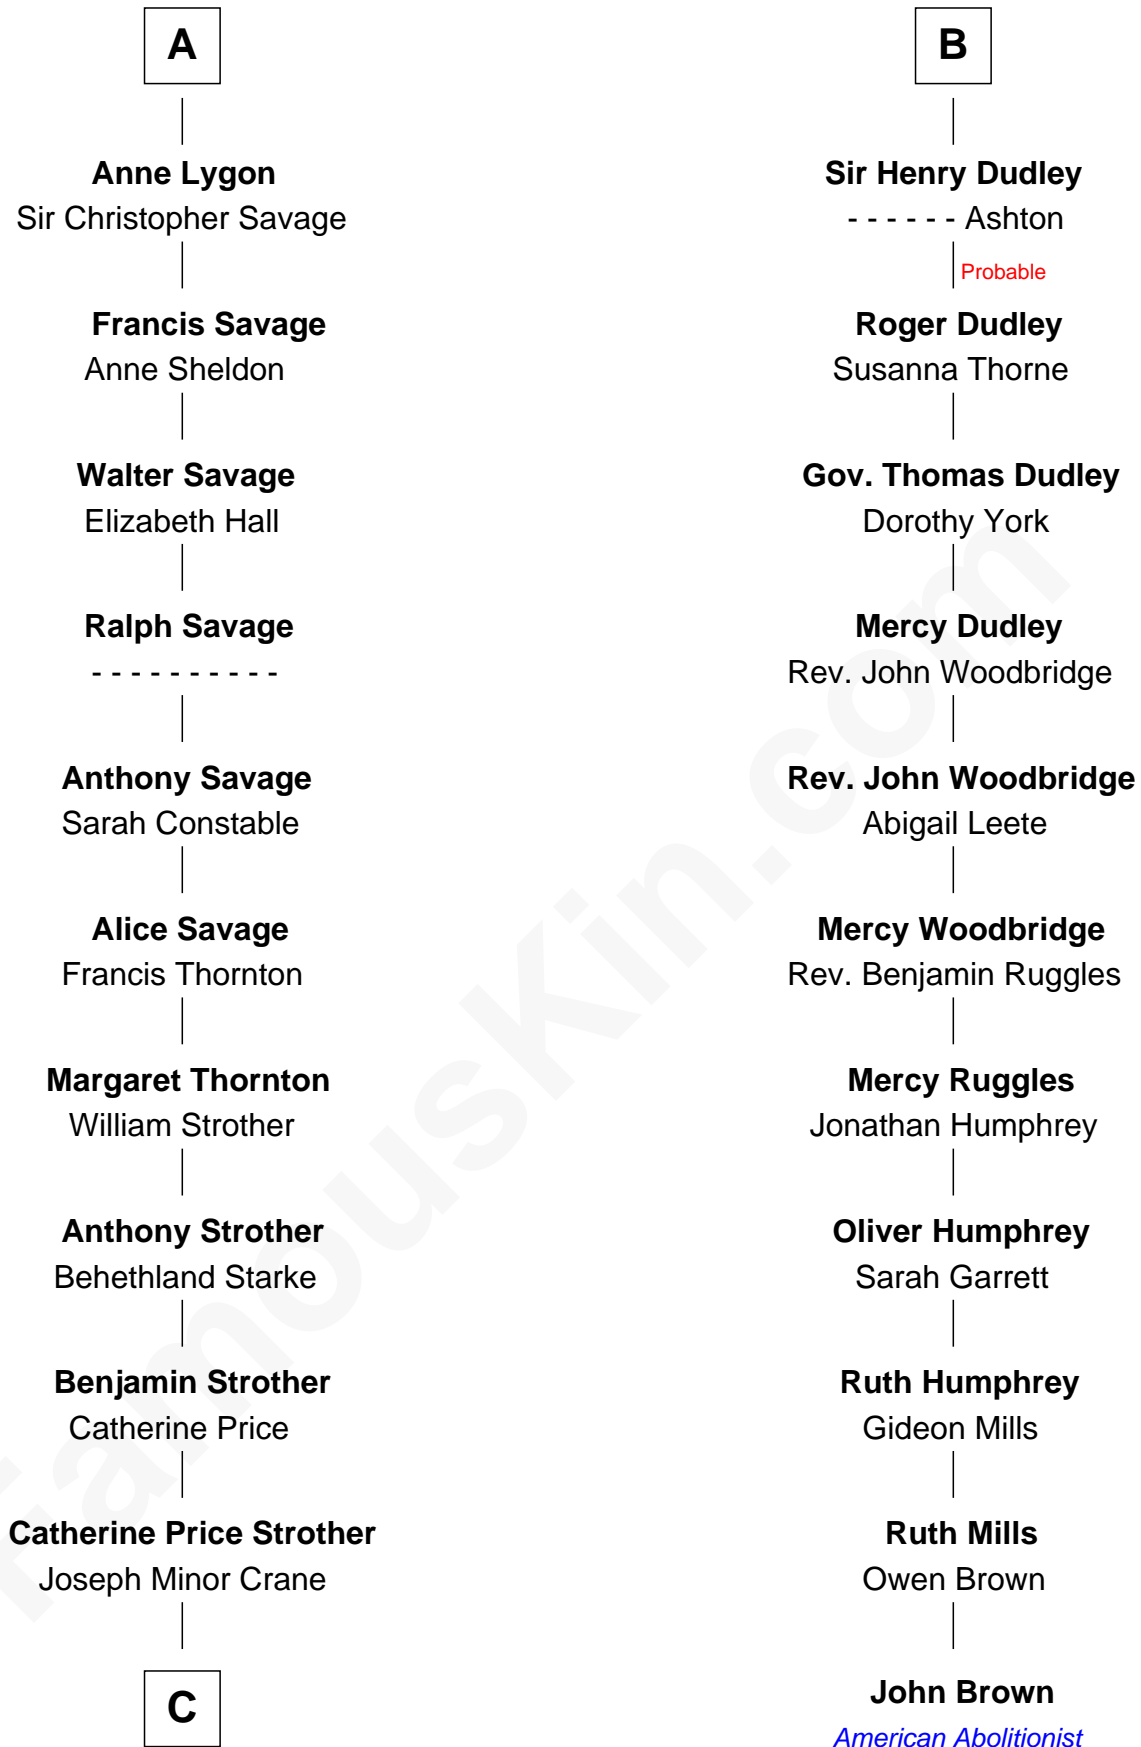

**FamousKin.com**  
**Relationship Chart of**  
**Randolph Scott**  
*Movie Actor*

17th cousin 3 times removed of  
**John Brown**  
*American Abolitionist*

**Margaret de Audley**  
 Ralph de Stafford

**C**

—  
**John William Crane**

Margaret Ann Sadler

—  
**Joseph Minor Crane**

Lavinia Lionberger

—  
**Lucy Lionberger Crane**

George Grant Scott

—  
**Randolph Scott**

*Movie Actor*

FamousKin.com