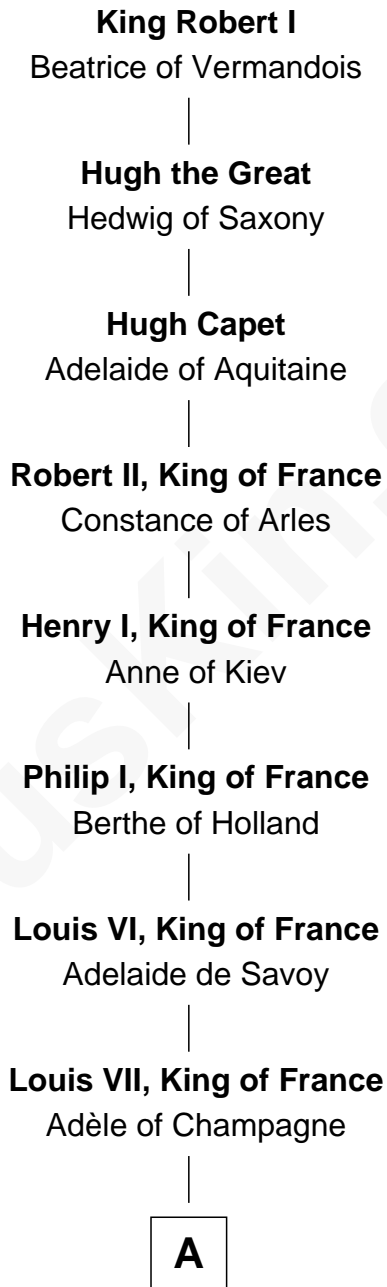

FamousKin.com Relationship Chart of

Randolph Scott

Movie Actor

30th Great-grandson of

King Robert I

King of France

A

Philip II Auguste, King of France