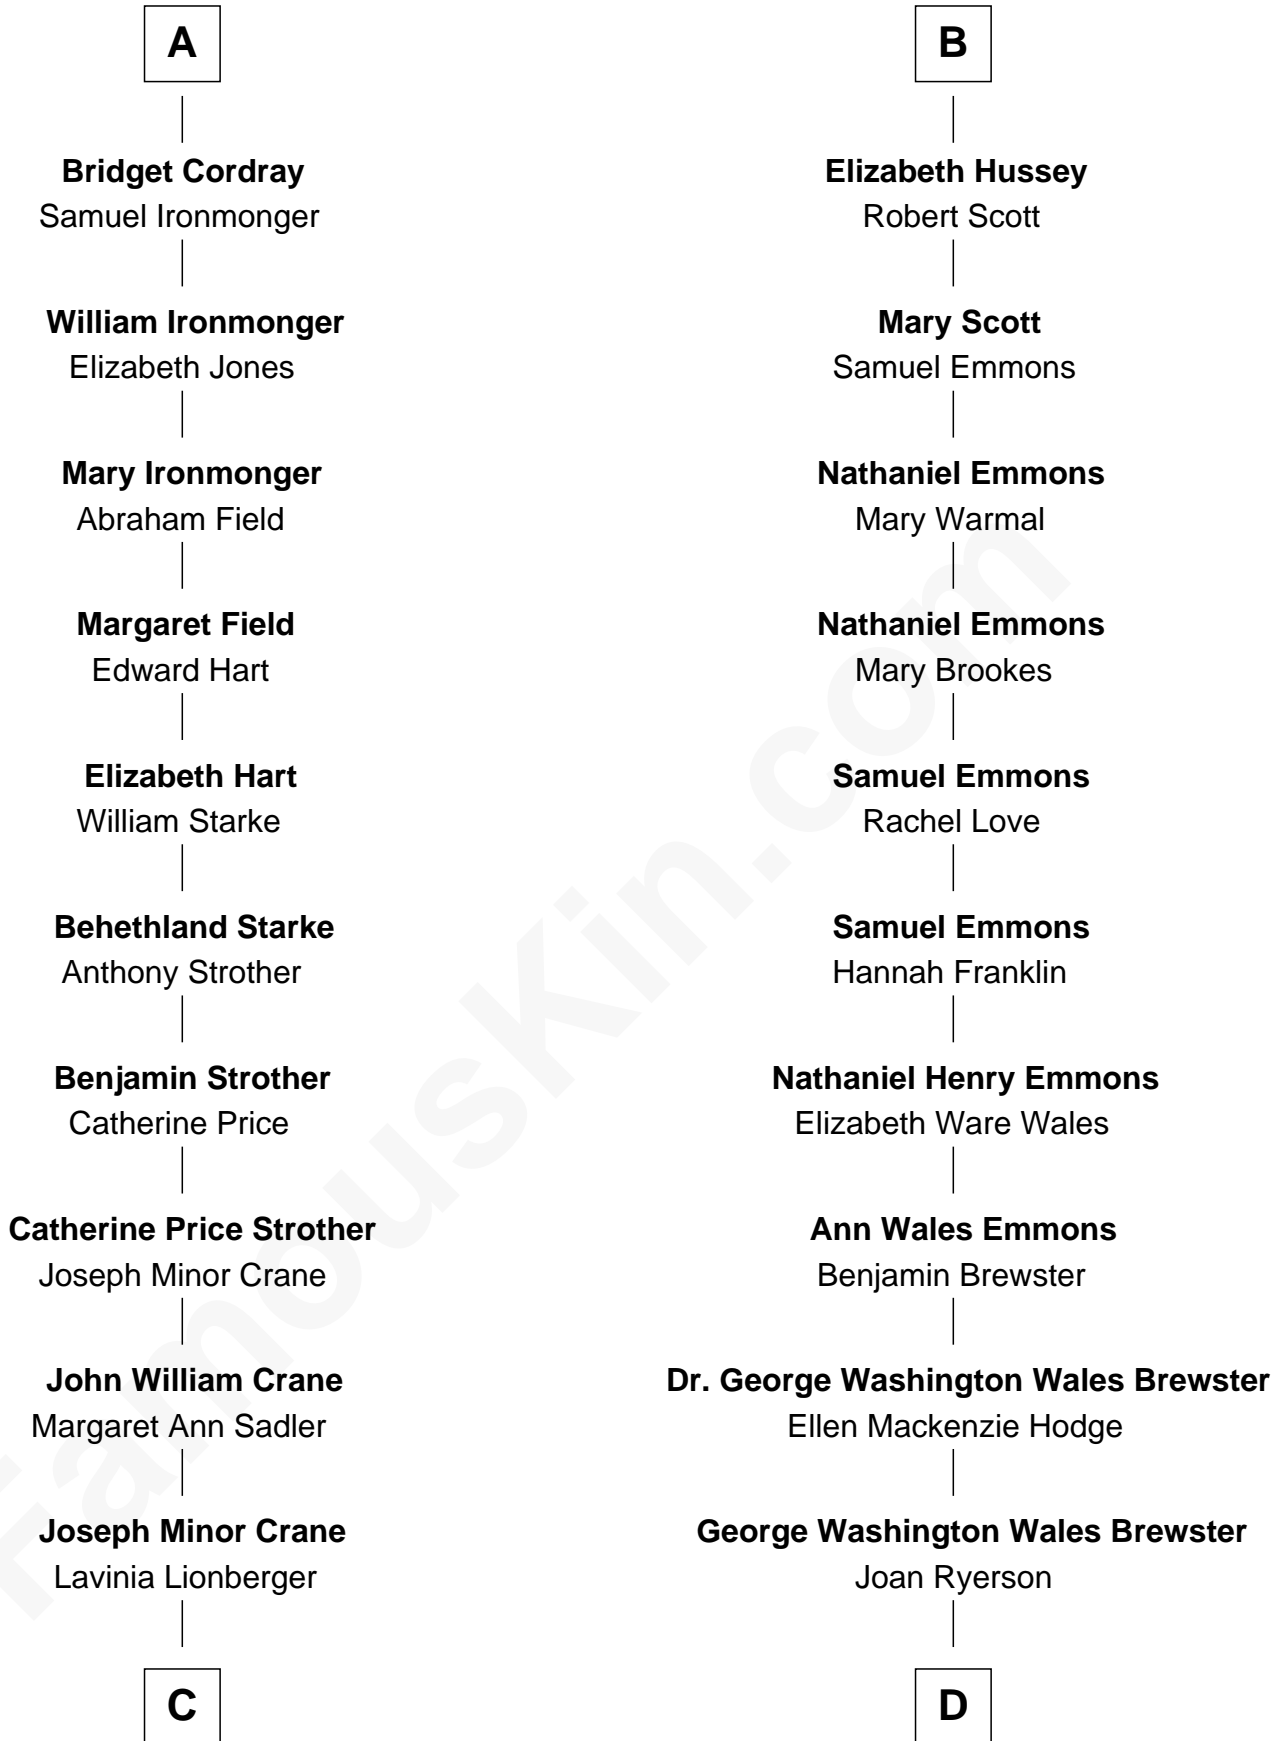

# FamousKin.com Relationship Chart of

**Randolph Scott**

*Movie Actor*

18th cousin of

**Paget Brewster**

*TV Actress*

**Sir Richard Camoys**

Joan Poynings

**Constance Goring**

Sir John Kingsmill

**Mary Kingsmill**

Edward Goddard

**Bridget Goddard**

William Cordray

**A**

**Eleanor Camoys**

Sir Roger Lewknor

**Elizabeth Lewknor**

John Wroth

**John Wroth**

Joan - - - - -

**Robert Wroth**

Jane Hawte

**Sir Thomas Wroth**

Mary Rich

**Mary Wroth**

John Hussey

**Nathaniel Hussey**

Mary Catlyn

**B**

FamousKin.com