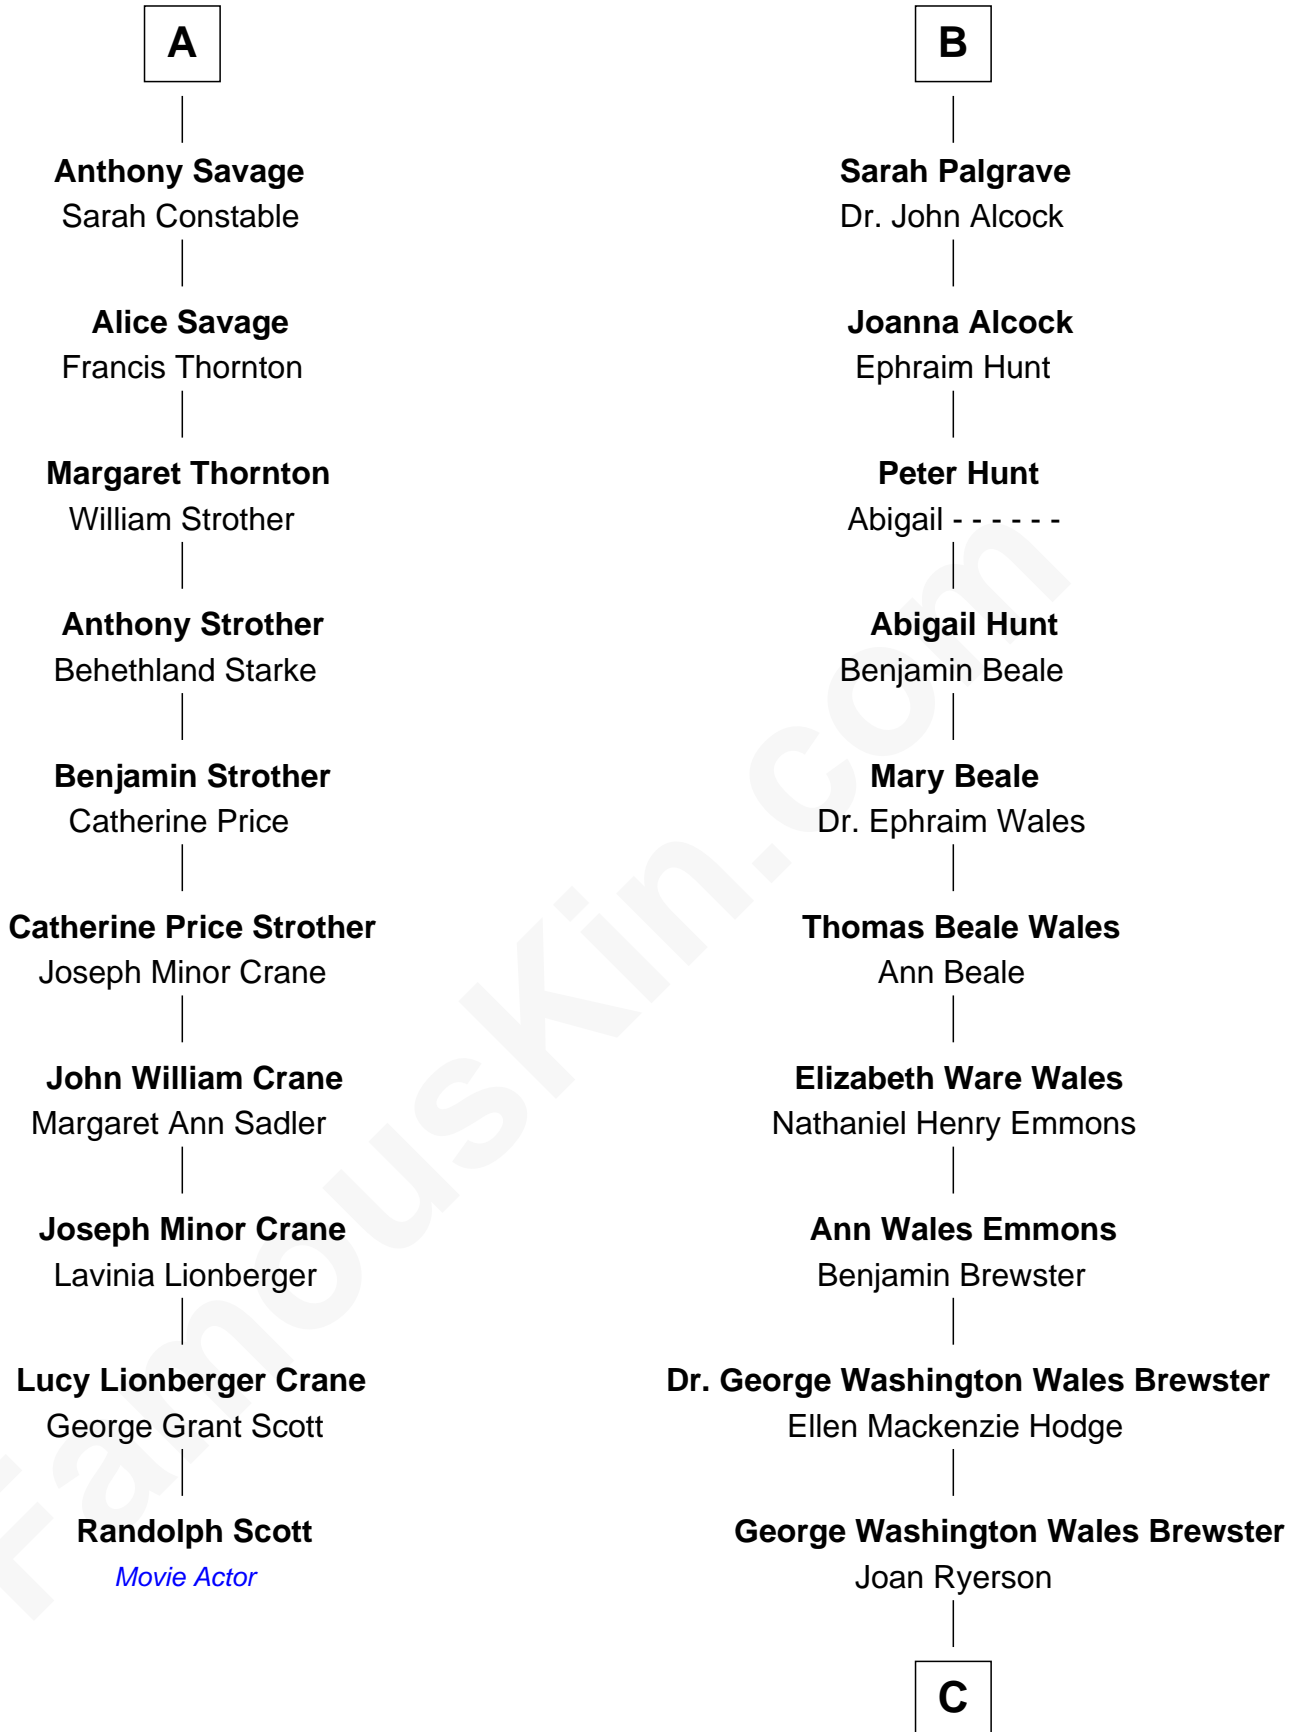

FamousKin.com

Relationship Chart of

Randolph Scott

Movie Actor

16th cousin 2 times removed of

Paget Brewster

TV Actress

Sir Robert Goushill

Elizabeth Fitzalan

C

Galen Brewster
Hathaway Tew

Paget Brewster
TV Actress

FamousKin.com