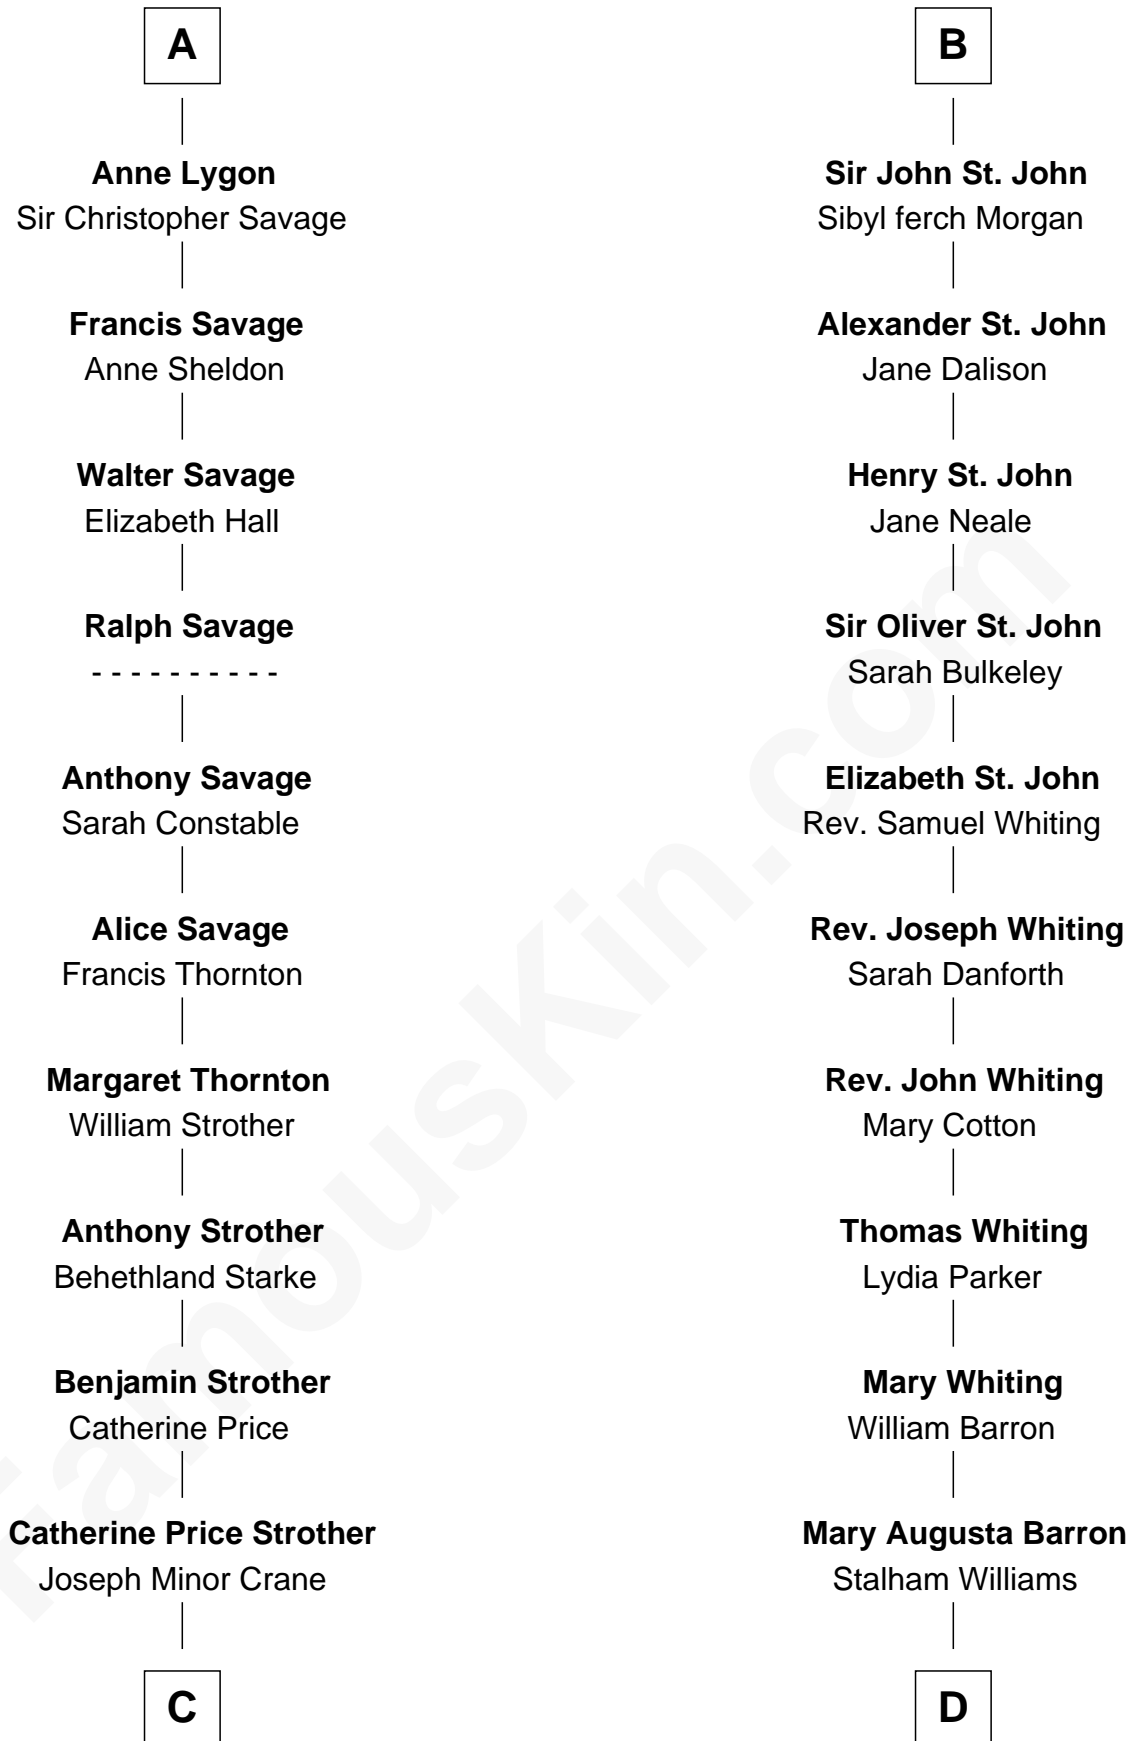

FamousKin.com Relationship Chart of

Randolph Scott

Movie Actor

19th cousin 1 time removed of

James Sherman

27th U.S. Vice-President

Sir Walter de Beauchamp

Alice de Tony

C

John William Crane
Margaret Ann Sadler

Joseph Minor Crane
Lavinia Lionberger

Lucy Lionberger Crane
George Grant Scott

Randolph Scott
Movie Actor

D

Frances Lucretia Williams
Richard Winslow Sherman

Mary Frances Sherman
Richard Updike Sherman