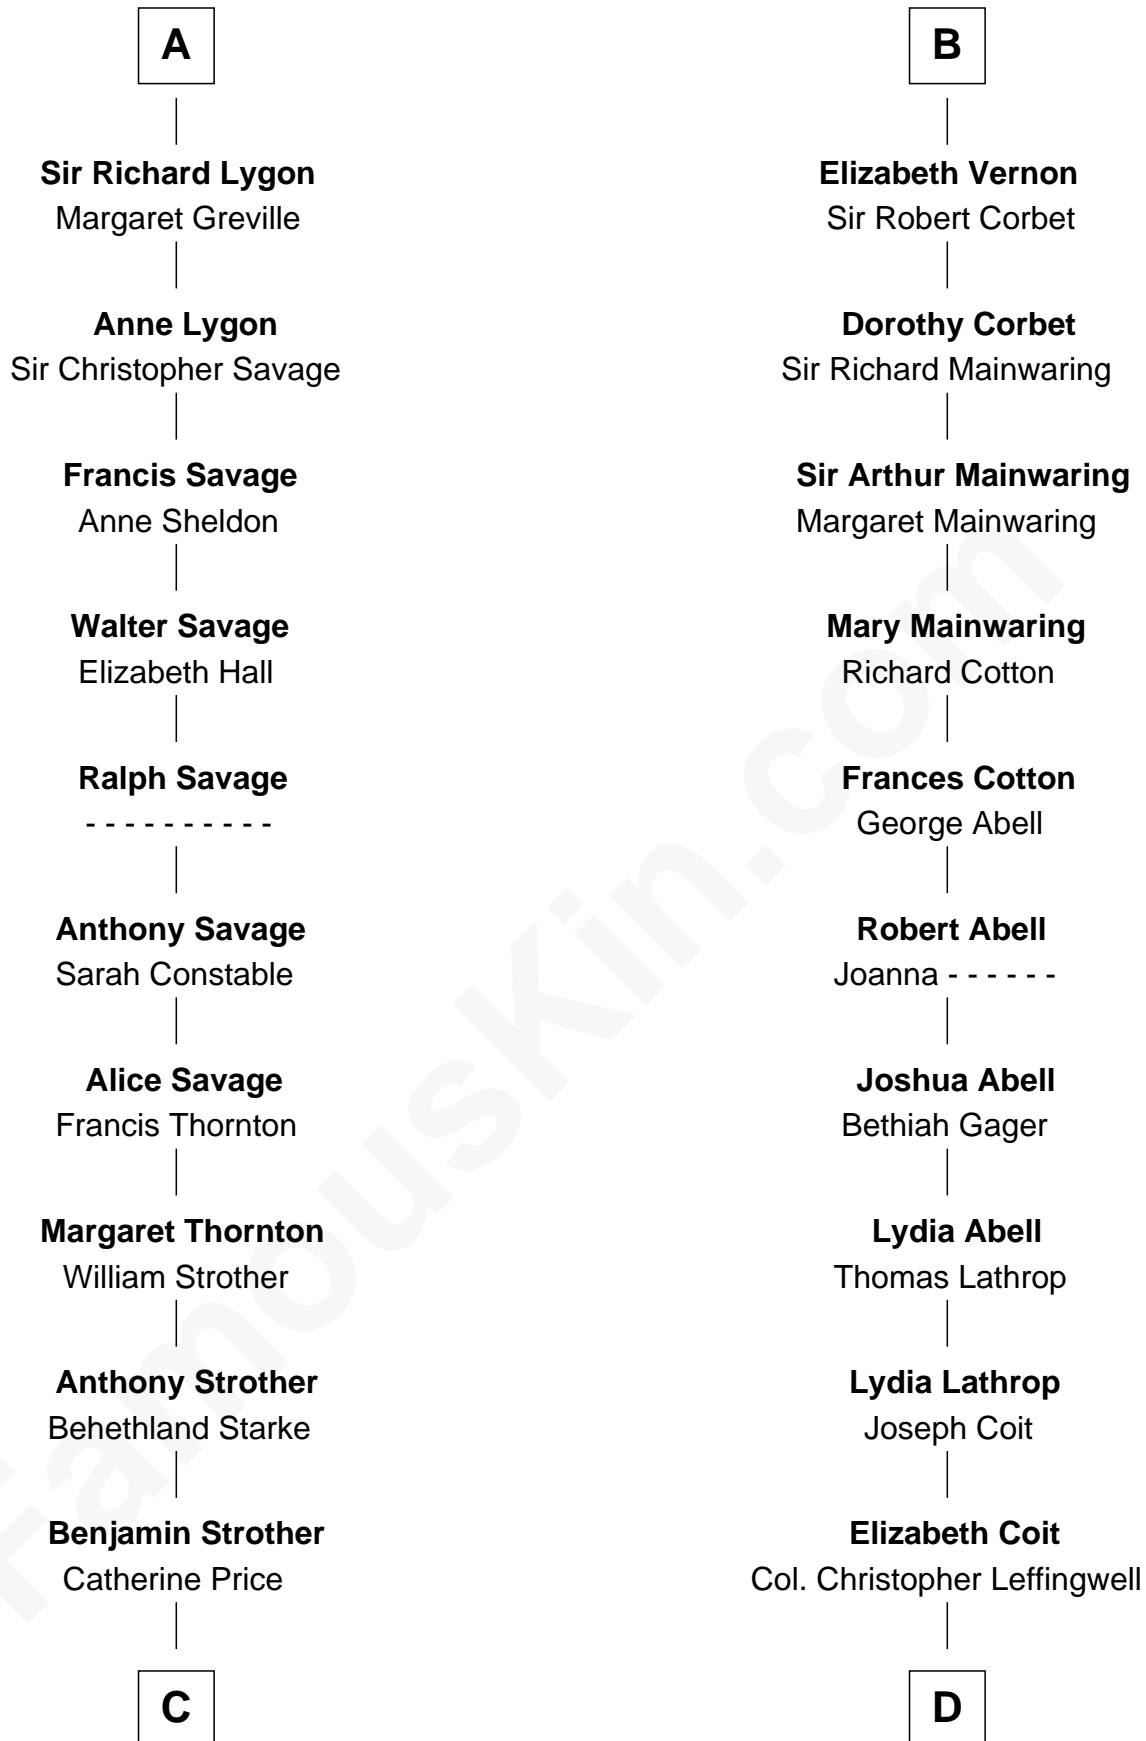

FamousKin.com Relationship Chart of

Randolph Scott

Movie Actor

21st cousin of

John Foster Dulles

52nd U.S. Secretary of State

Sir William de Beauchamp

Isabel Mauduit

James Butler

Elizabeth Butler

John Talbot

Ann Talbot

Sir Henry Vernon

B

C

Catherine Price Strother

Joseph Minor Crane

John William Crane

Margaret Ann Sadler

Joseph Minor Crane

Lavinia Lionberger

Lucy Lionberger Crane

George Grant Scott

Randolph Scott