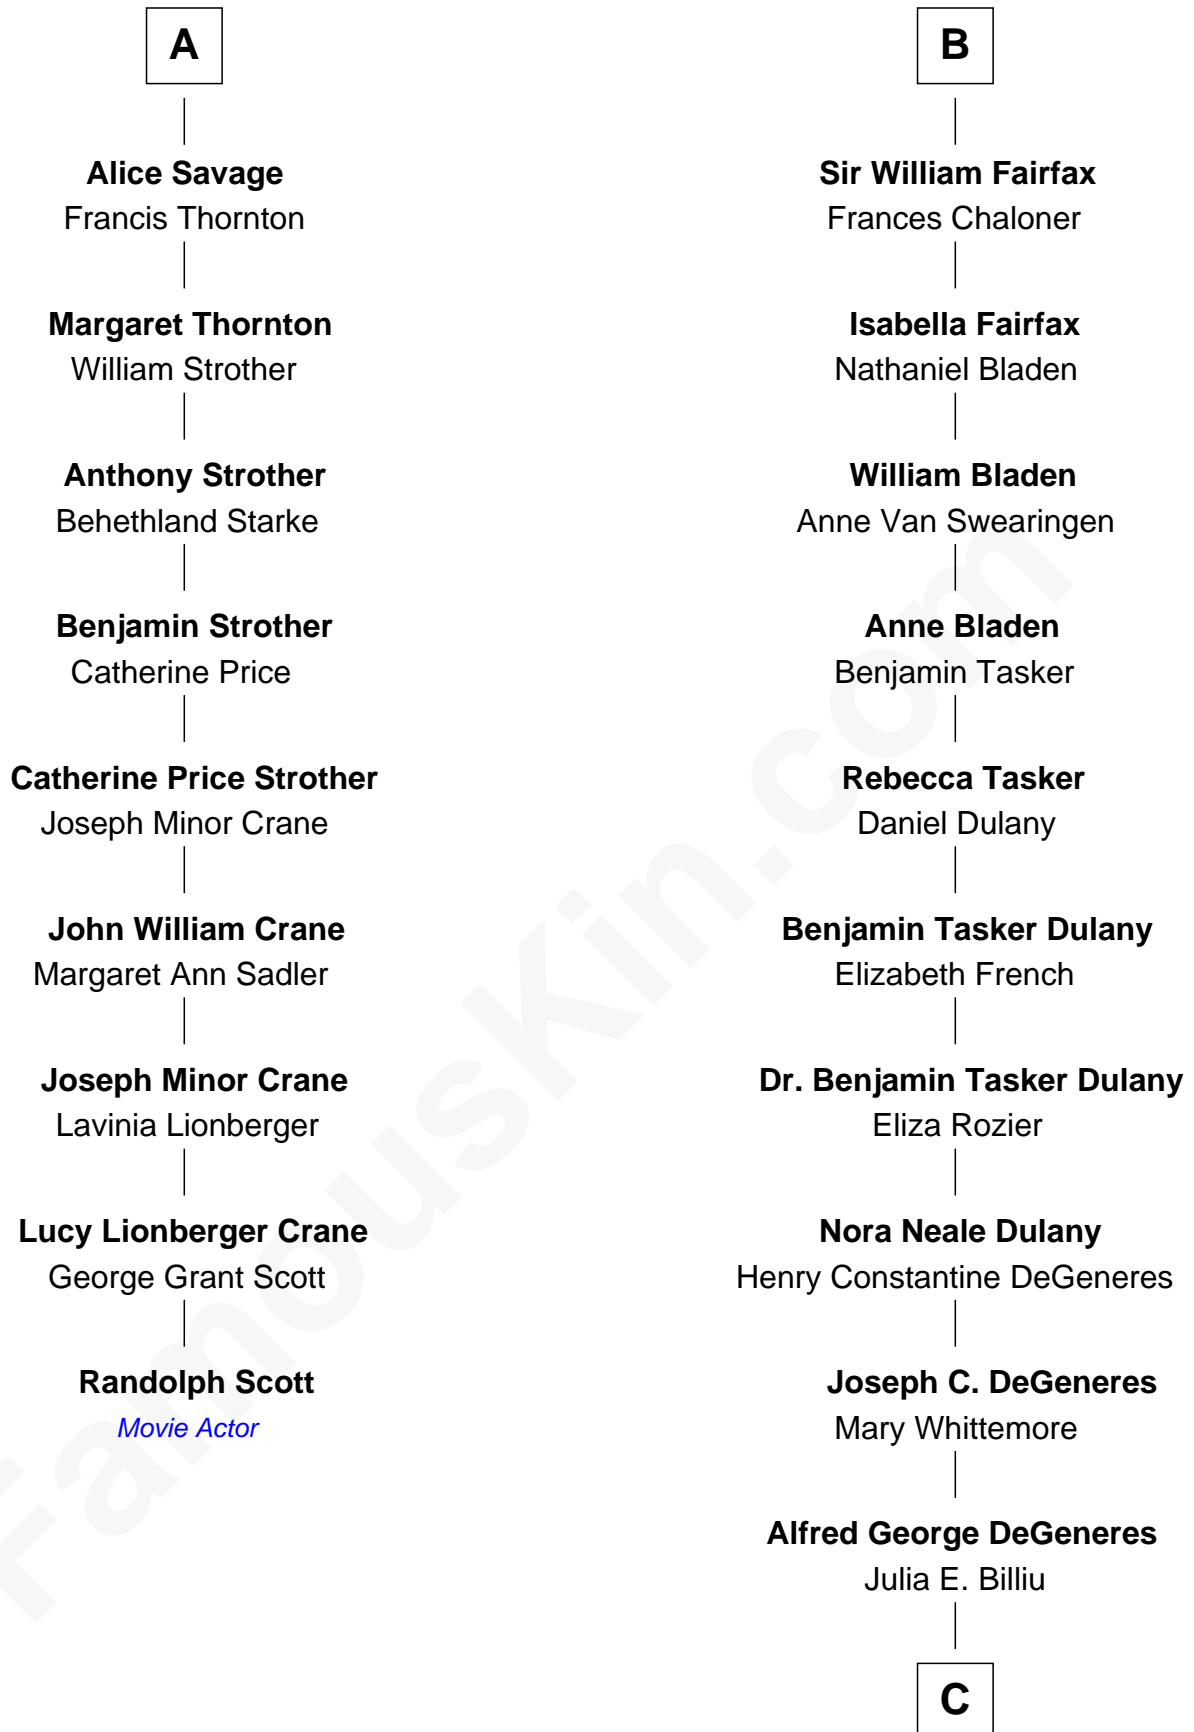

FamousKin.com
Relationship Chart of
Randolph Scott
Movie Actor

15th cousin 4 times removed of
Ellen DeGeneres
Comedienne and TV Personality

C

Elliot Everett DeGeneres

Ruth Elodie Martin

Elliot Everett DeGeneres

Betty Jane Pfeffer

Ellen DeGeneres

Comedienne and TV Personality

FamousKin.com