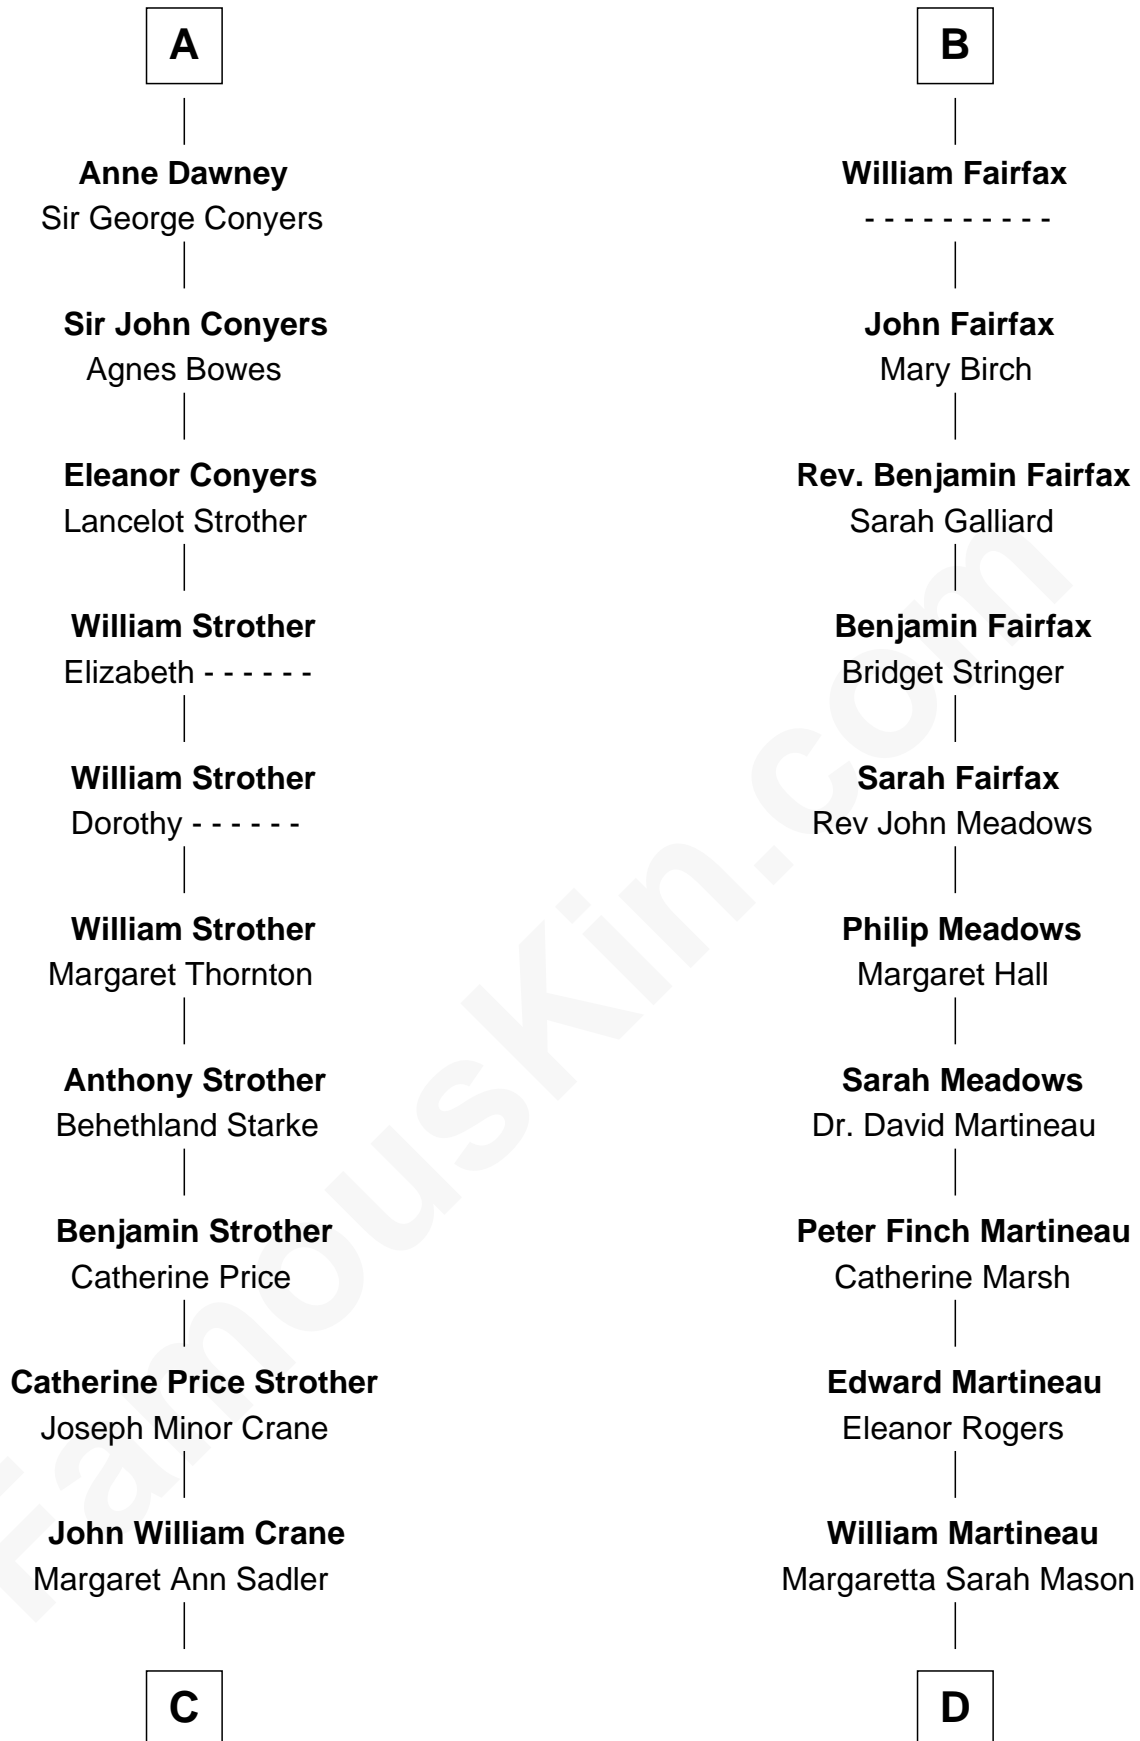

FamousKin.com
Relationship Chart of
Randolph Scott
Movie Actor

19th cousin 1 time removed of
Guy Ritchie
British Filmmaker

C

Joseph Minor Crane

Lavinia Lionberger

Lucy Lionberger Crane

George Grant Scott

Randolph Scott

Movie Actor

D

Edith Jane Martineau

Vivian Guy Ouseley McLaughlin

Doris Margaretta McLaughlin

Stuart John Ritchie

John Vivian Ritchie

Amber Mary Parkinson