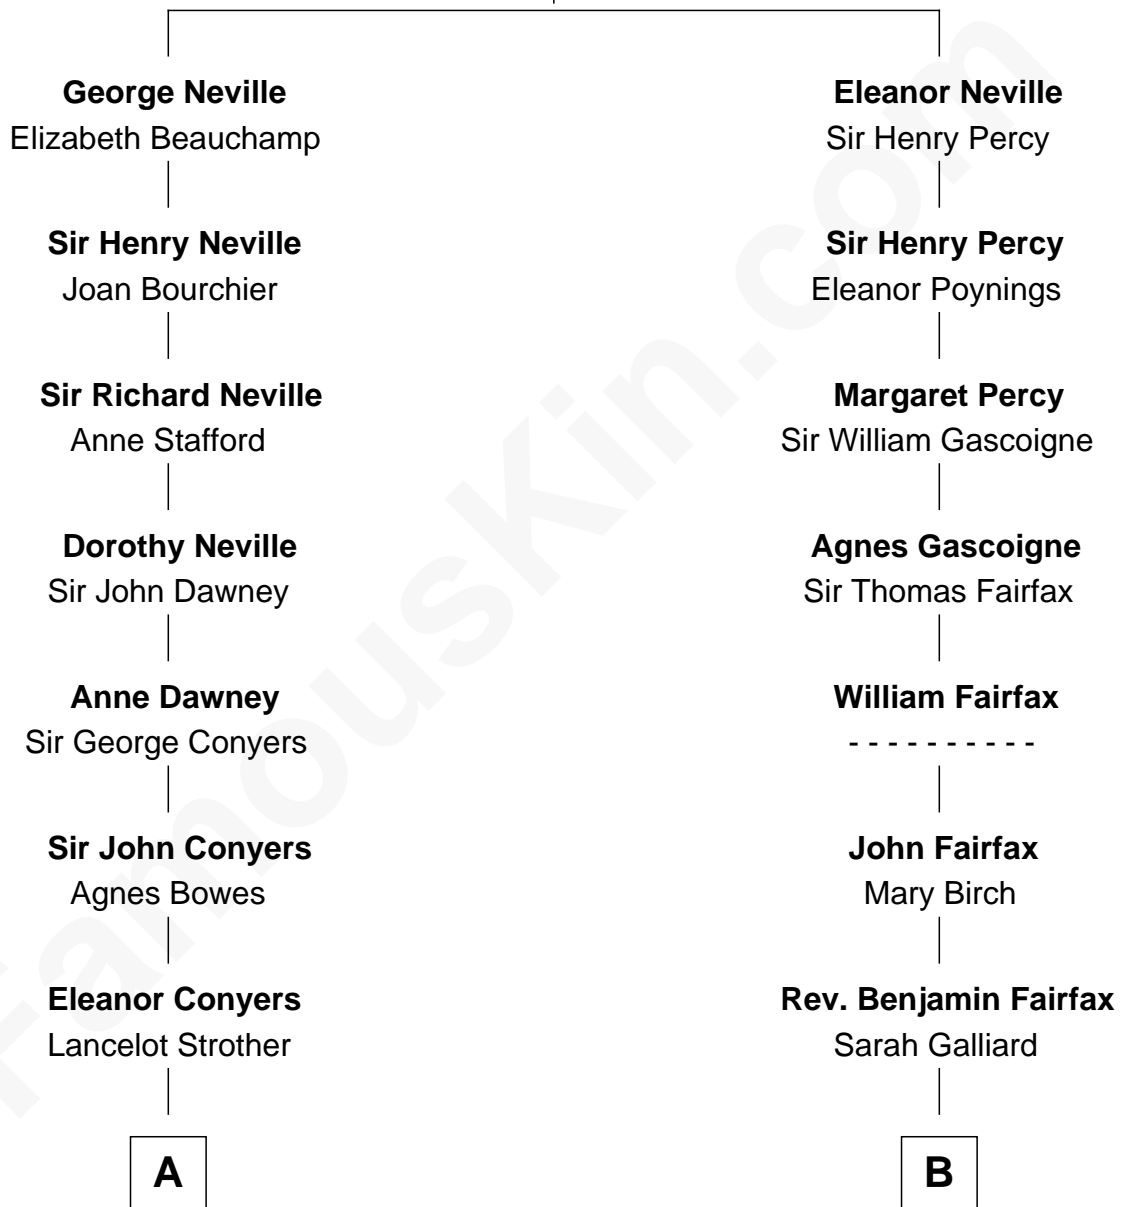

# FamousKin.com Relationship Chart of

**Randolph Scott**

*Movie Actor*

16th cousin 1 time removed of

**Guy Ritchie**

*British Filmmaker*

**Sir Ralph Neville**

Joan Beaufort

Guy Ritchie photo by [Georges Biard](#) ([CC BY-SA 3.0](#))