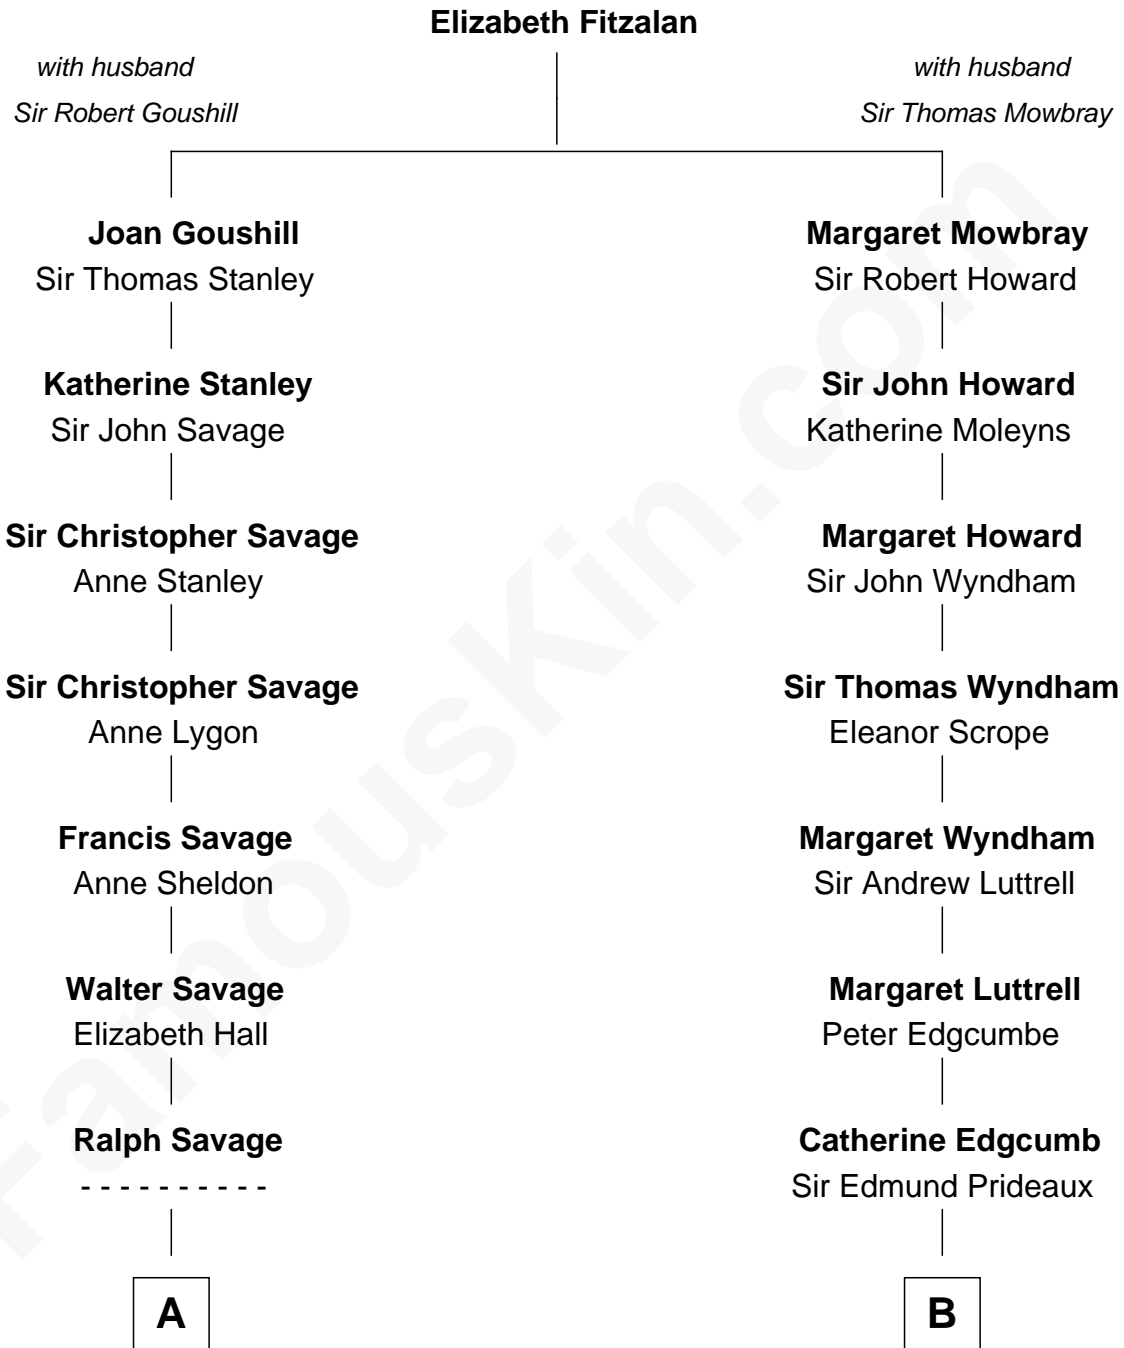

FamousKin.com

Relationship Chart of

Randolph Scott

Movie Actor

16th cousin 2 times removed of

Guy Ritchie
British Filmmaker

C

John Vivian Ritchie
Amber Mary Parkinson