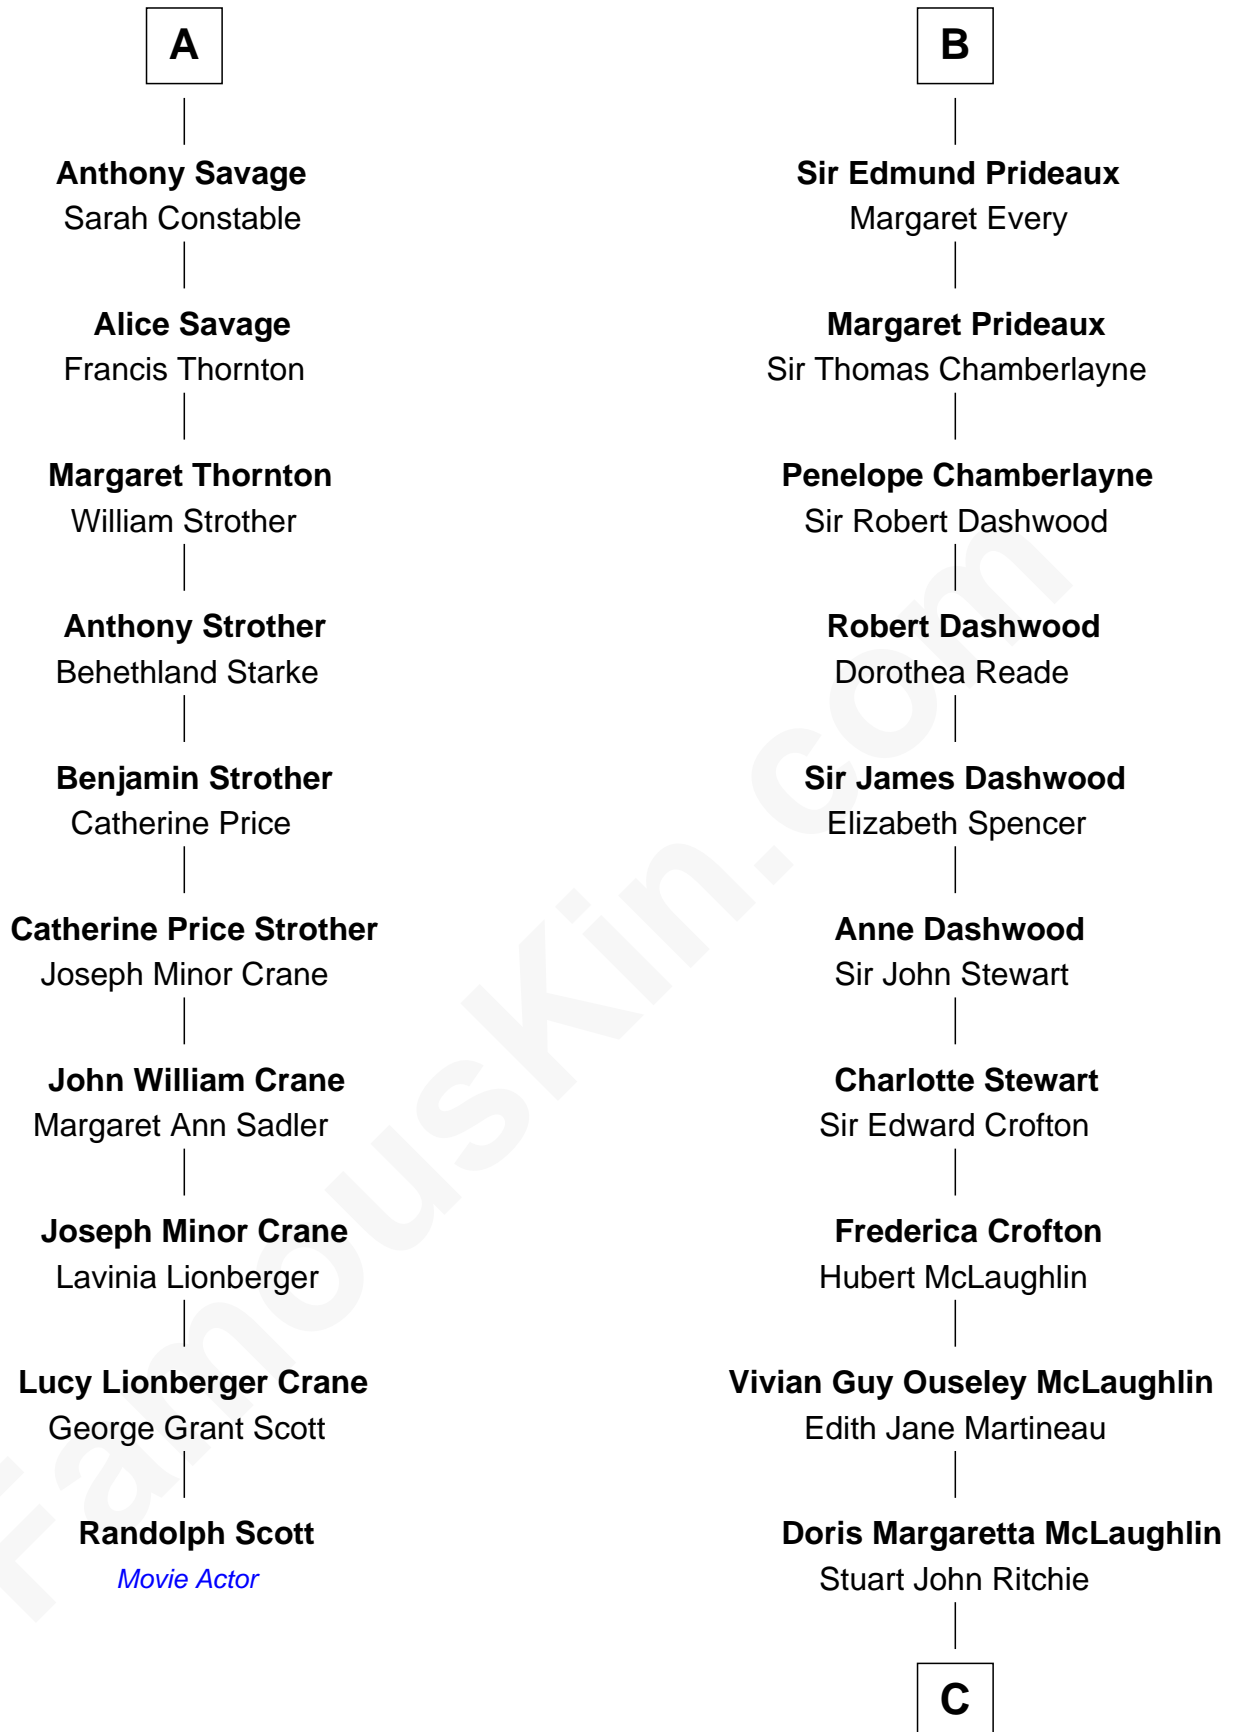

FamousKin.com

Relationship Chart of

Randolph Scott

Movie Actor

16th cousin 2 times removed of

Guy Ritchie
British Filmmaker

C

John Vivian Ritchie
Amber Mary Parkinson