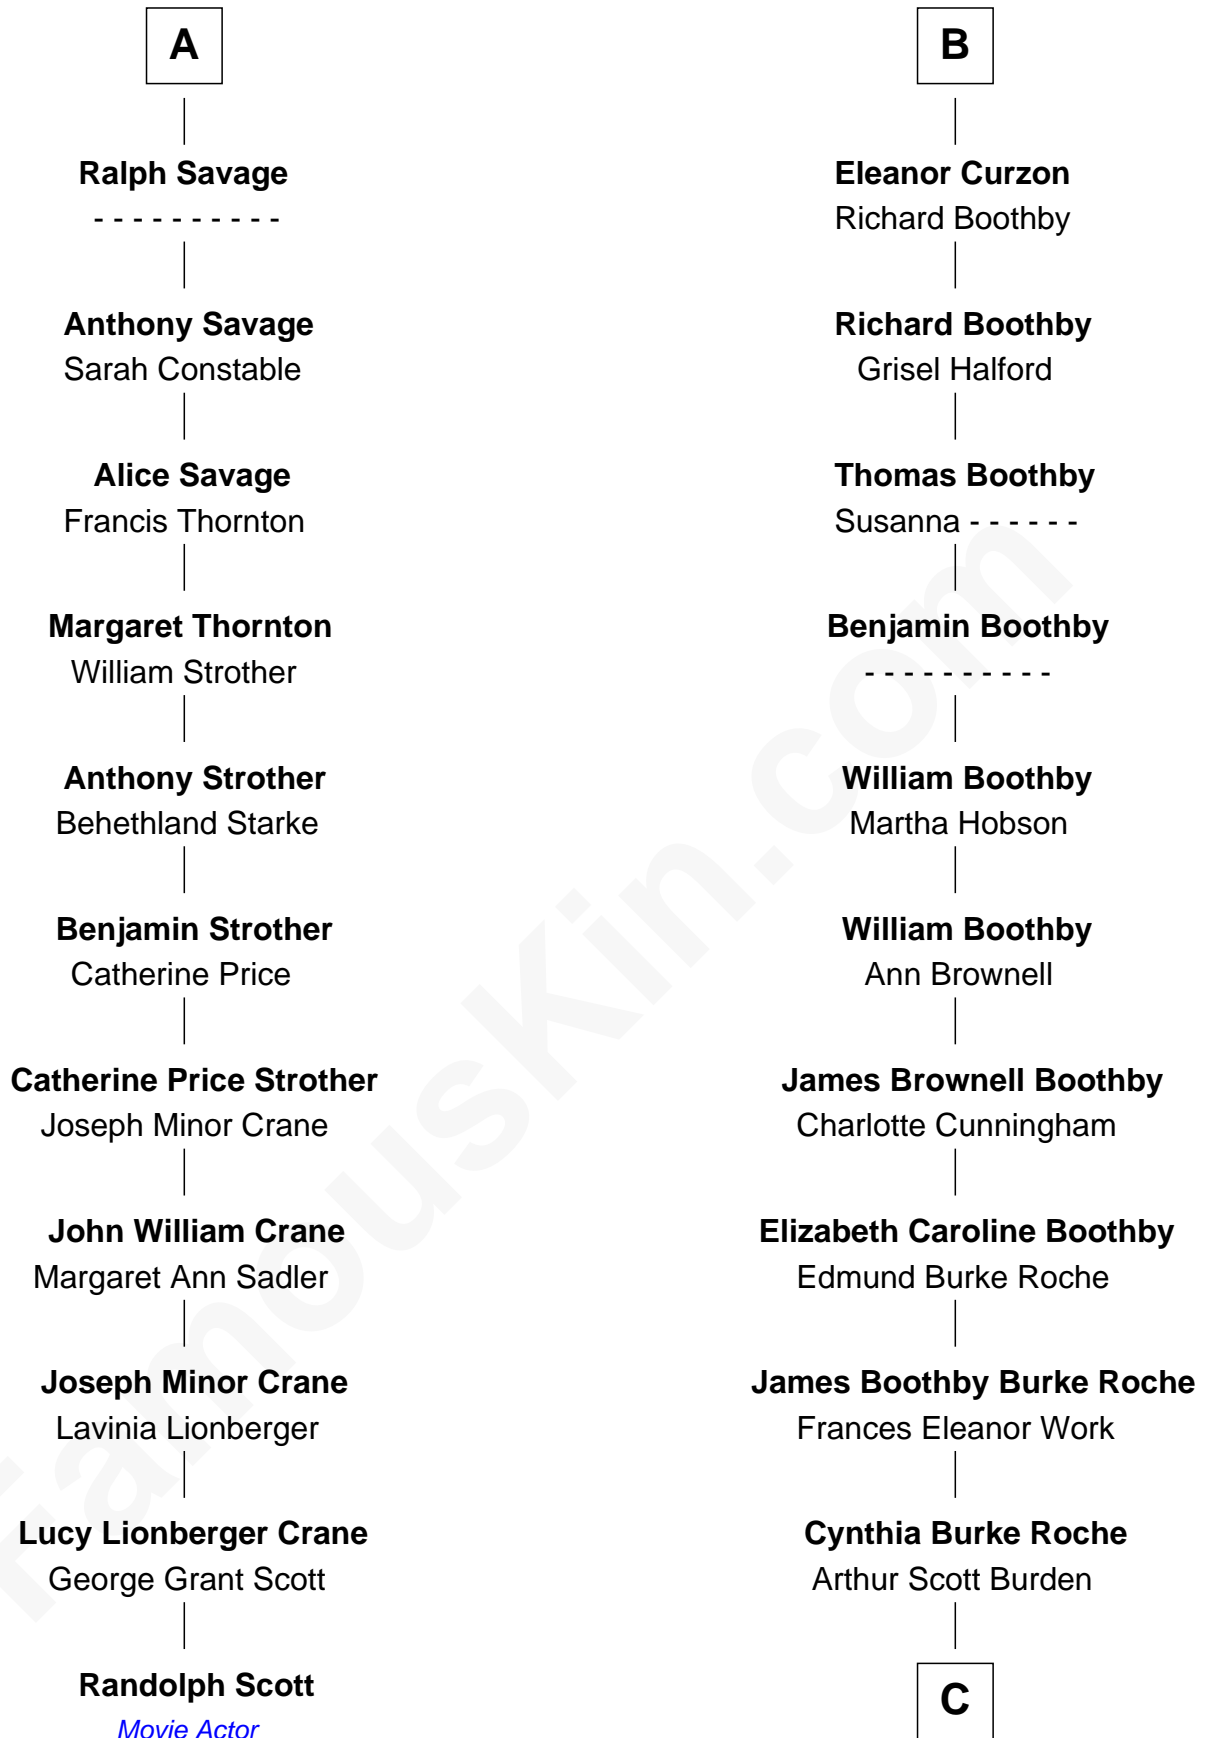

FamousKin.com Relationship Chart of

Randolph Scott

Movie Actor

17th cousin 2 times removed of

Oliver Platt

Movie Actor

Sir Richard Fitzalan

Elizabeth de Bohun