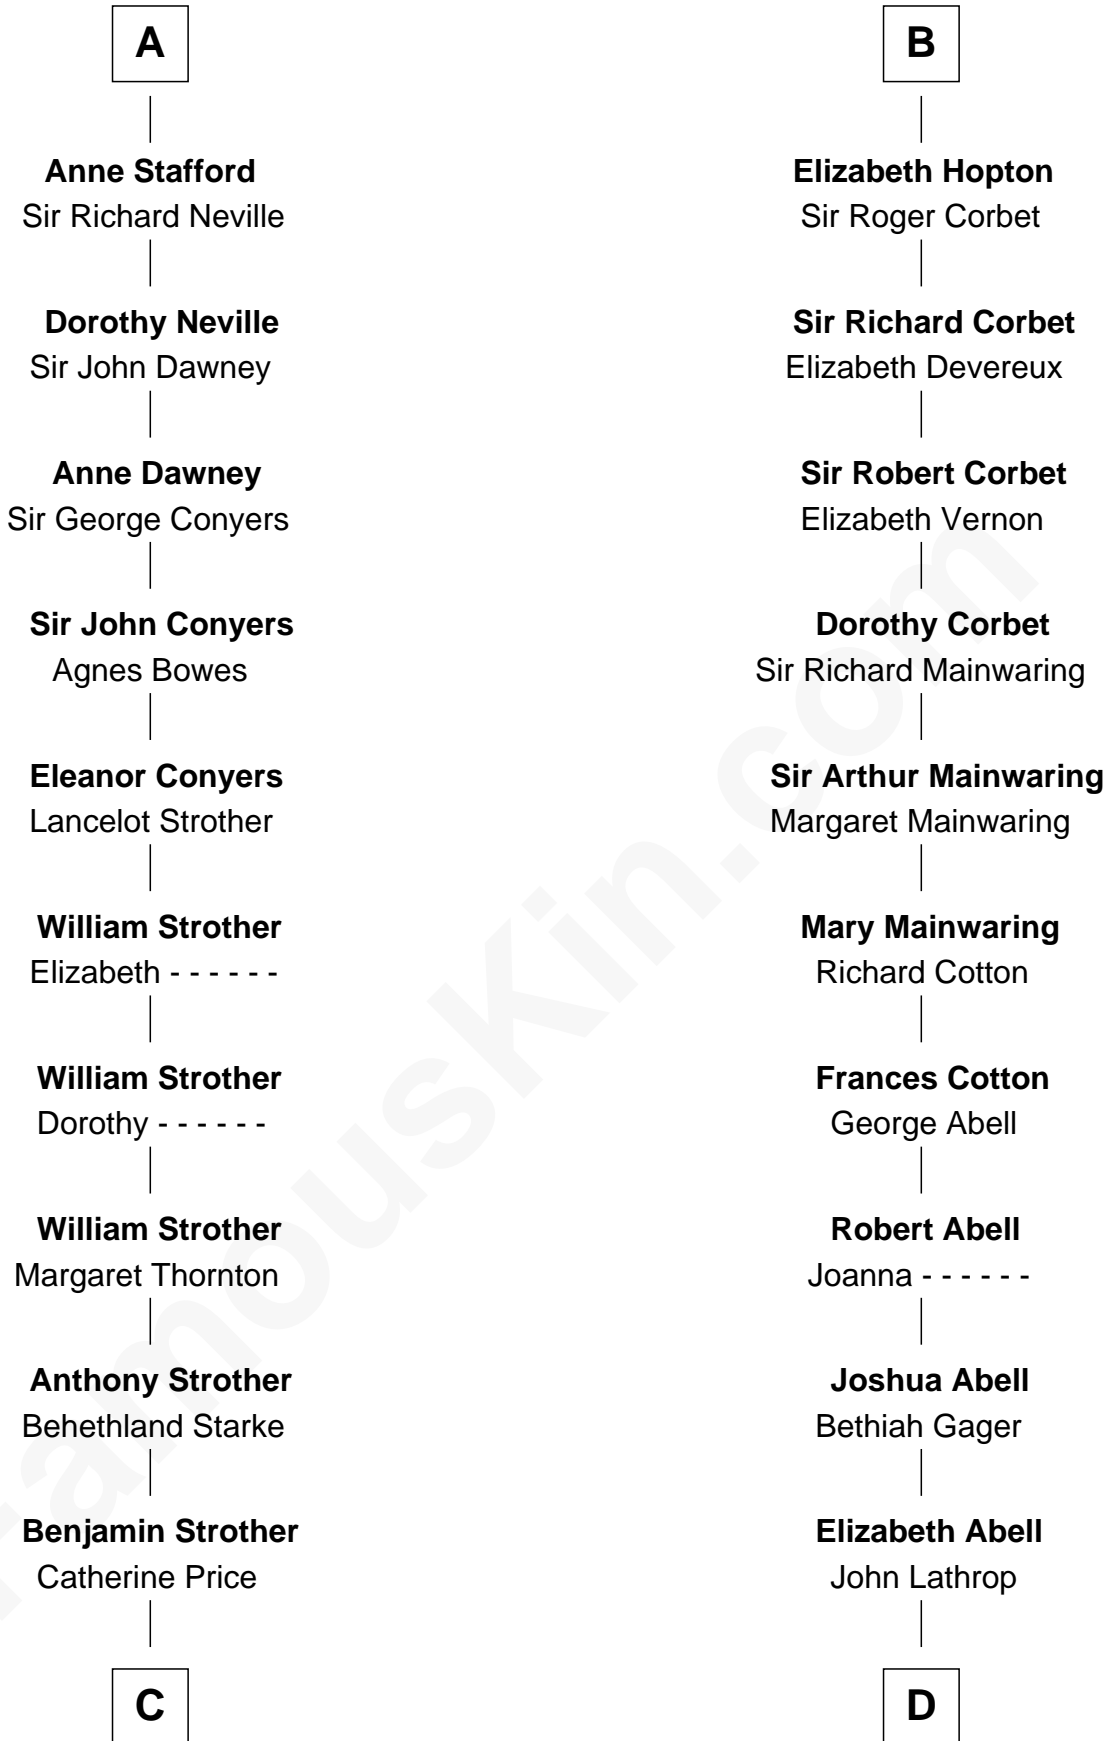

FamousKin.com Relationship Chart of

Randolph Scott

Movie Actor

21st cousin of

Marjorie Post

Founder of General Foods

John de Botetourte

Maud FitzThomas

C

Catherine Price Strother

Joseph Minor Crane

John William Crane

Margaret Ann Sadler

Joseph Minor Crane

Lavinia Lionberger

Lucy Lionberger Crane

George Grant Scott

Randolph Scott

Movie Actor

D

Azel Lathrop

Elizabeth Hyde

Erastus Lathrop

Sarah Bailey